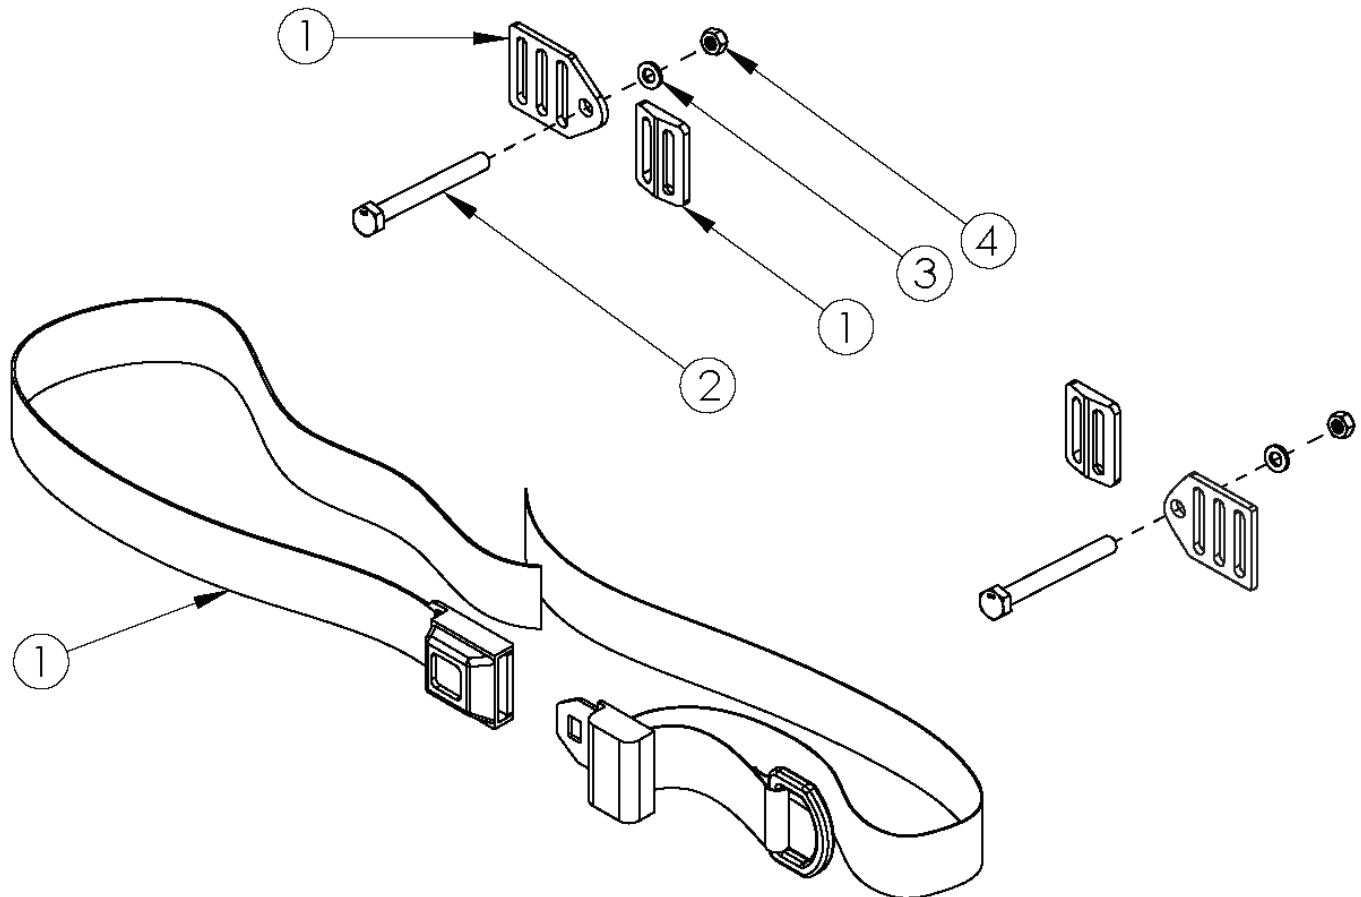

# Ethos Pelvic Positioning Belts - 1.5" Auto Buckle with Hardware

Item Number	Part Number	Description	Quantity	Retail
1a, 2, 3, 4	111389	Belt Pelvic Positioning 1.5" Auto Buckle 56", Clik/Ethos <i>Used with seat widths up to 18"</i>	1	\$80.00
1b, 2, 3, 4	111394	Belt Pelvic Positioning 1.5" Auto Buckle 60", Clik/Ethos <i>Used with seat widths 19" or greater</i>	1	\$80.00
1a	100595	Belt Pelvic Positioning 1.5" Auto Buckle 56"	1	\$80.00
1b	100847	Belt Pelvic Positioning 1.5" Auto Buckle 60"	1	\$80.00
2	100670	M6 x 45 BTN SHCS BLK ZC <i>Used on Clik and Ethos</i>	2	\$1.66
3	100746	M6 Flat Washer Blk Zn	2	\$1.66
4	100658	M6 Nylock Nut Blk Zn	2	\$1.10