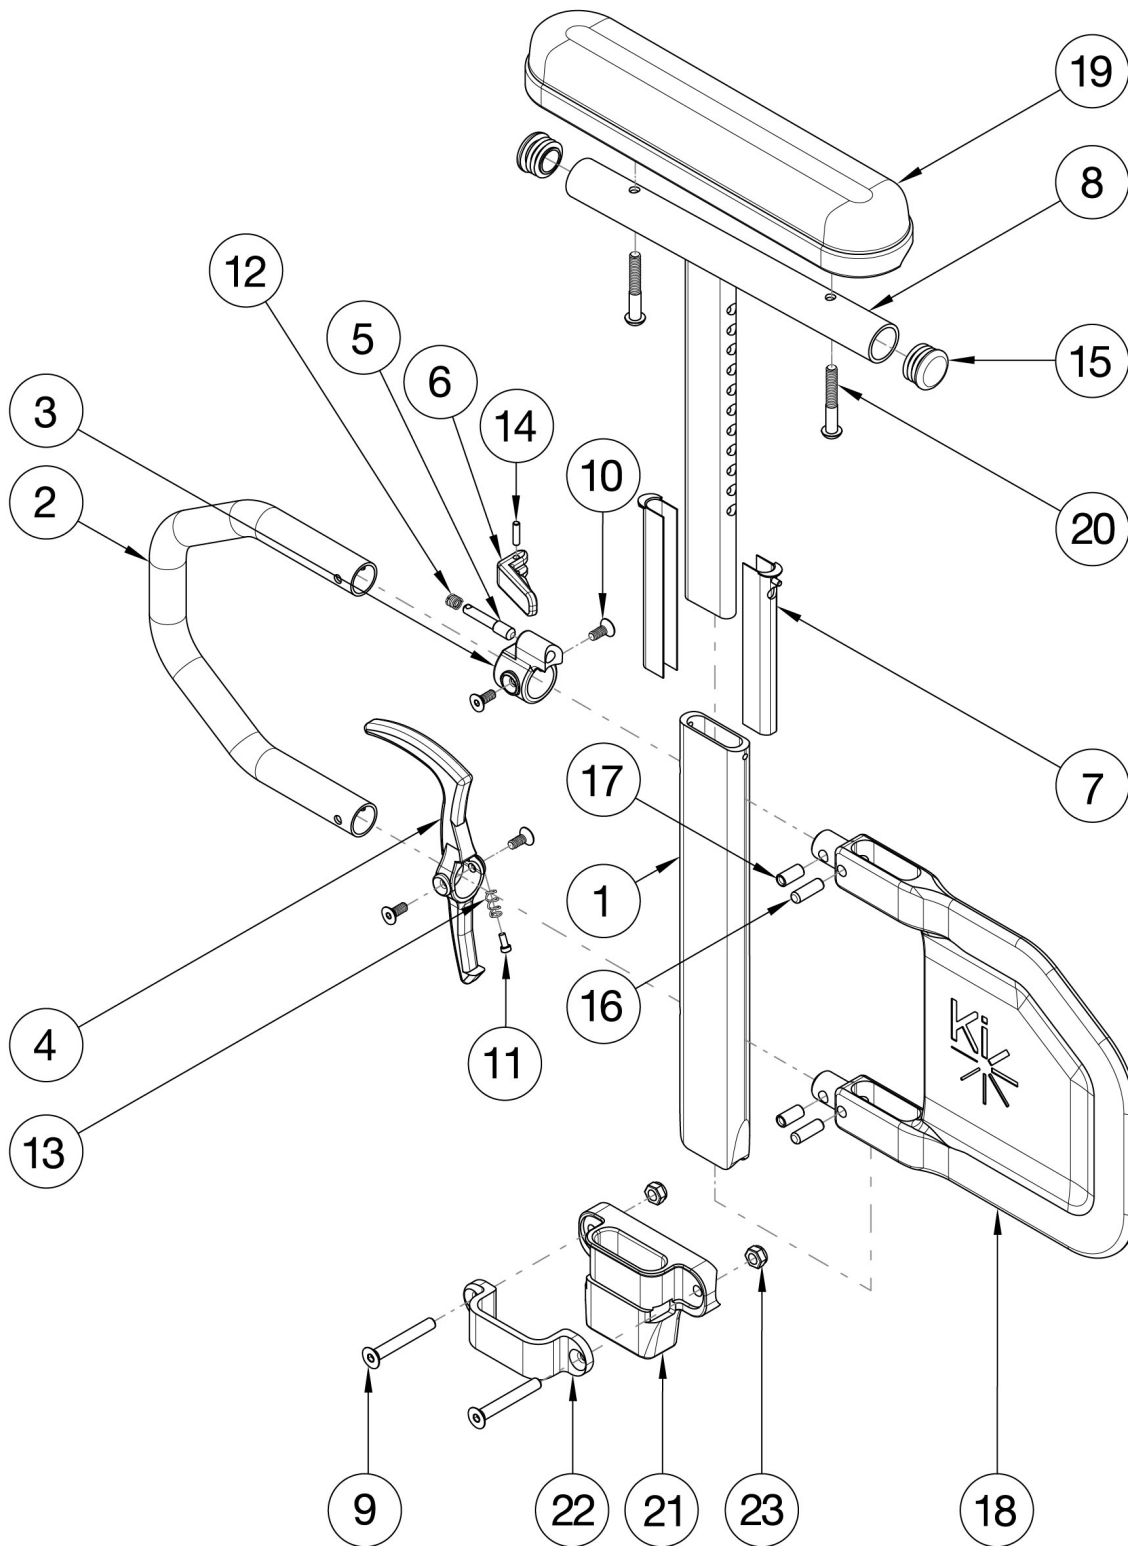

Rogue2 Armrest - Height Adjustable Tall T-Arm