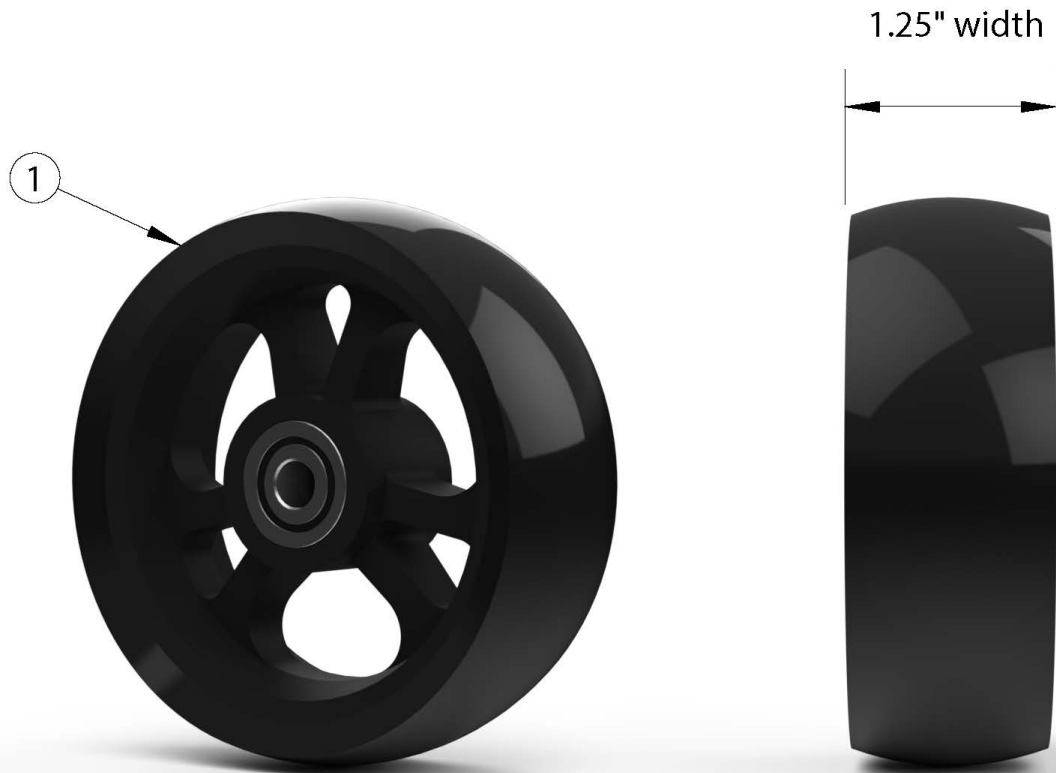

Clik Casters - 1" Poly

If changing size of casters, new forks may be needed.

Item Number	Part Number	Description	Quantity
1a	100809	Caster 4 x 1" Poly (1.25") <i>Replaced part number 100517</i>	1
1b	100807	Caster 5 x 1" Poly (1.25") <i>Replaced part number 100518</i>	1
1c	100786	Caster 6 x 1" Poly (1.25") <i>Replaced part number 100521</i>	1