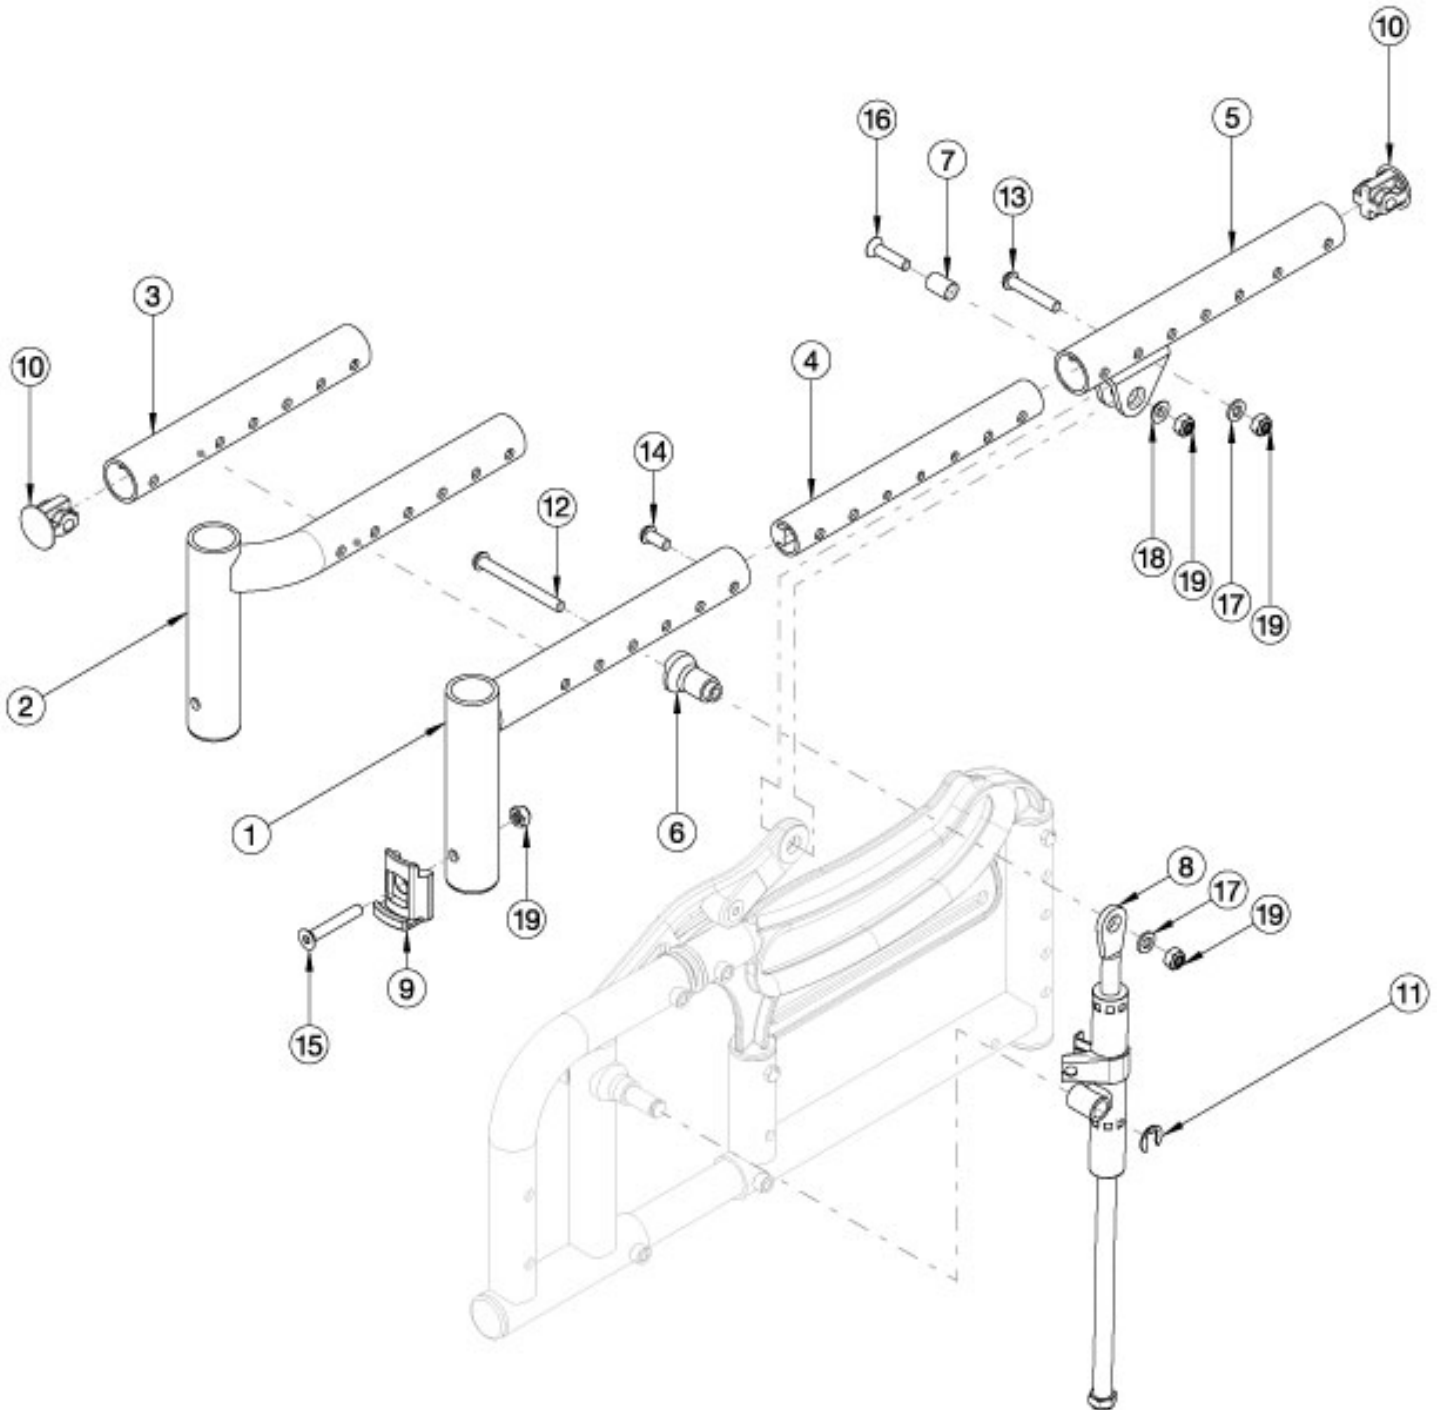

# Arc Seat Frame

The Rear Seat Tube (#5) is not included within the seat frame assembly kits. If the seat frame color is changing, the left and right rear seat tubes are needed as well. When changing frame depth ranges, new front side frames are needed. Select color of parts based on Seat Frame color of chair.