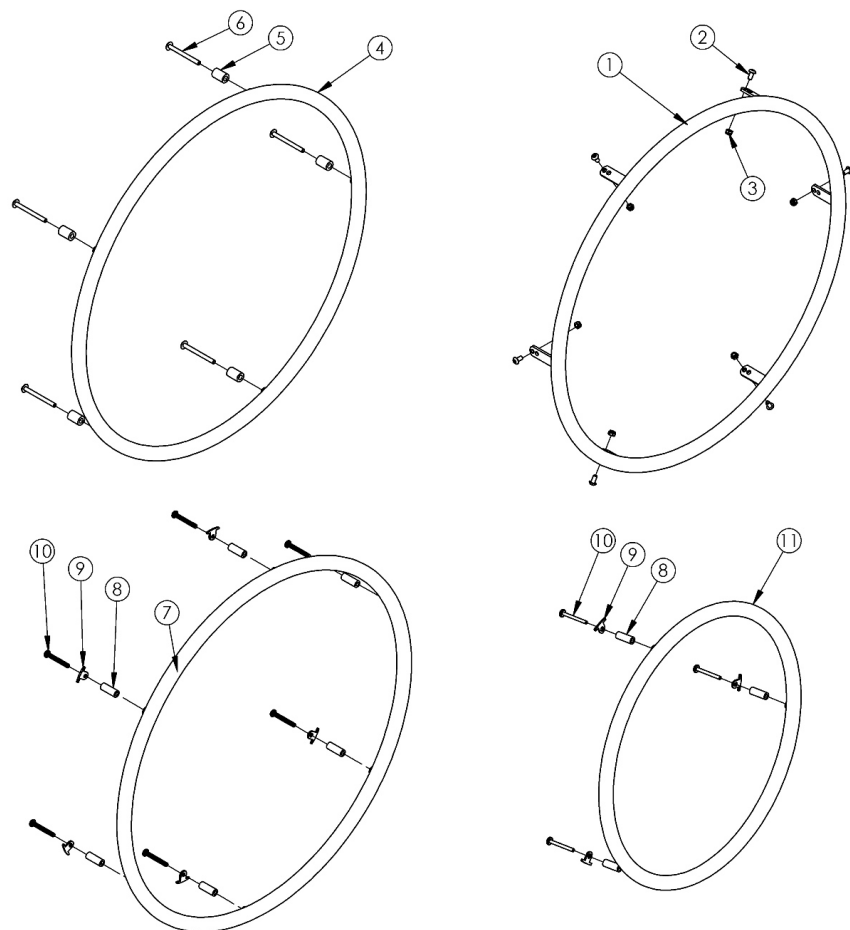

Little Wave Aluminum Anodized Handrim

For more information see [Handrim Hardware Chart](#). Quantity in Handrim Hardware Kits are for one wheel.<p>
Tab mounted handrims must be installed prior to the tire being installed.