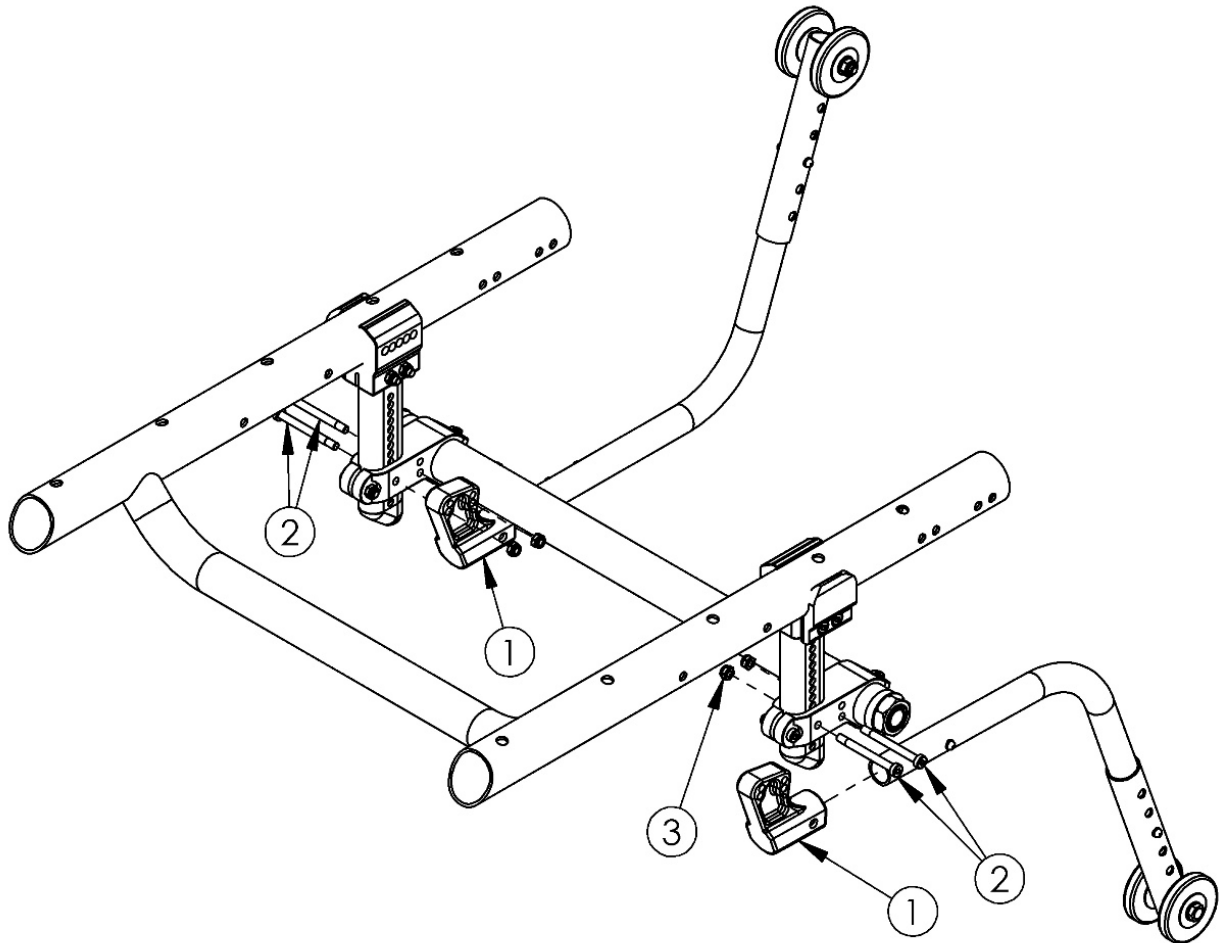

Rogue and Little Wave Anti-Tip Receiver

If Standard or MX index or sliding towers are present on Little Wave XP, see Tsunami Anti-Tip Receiver page.

Item Number	Part Number	Description	Quantity
1	000915	Anti Tip Receiver RG/LW	1
2	101172	M5 x 50 CLS8.8 DIN7984 Low SHCS BLKZC	2
3	100657	M5 Nylock Nut Blk Zn	2