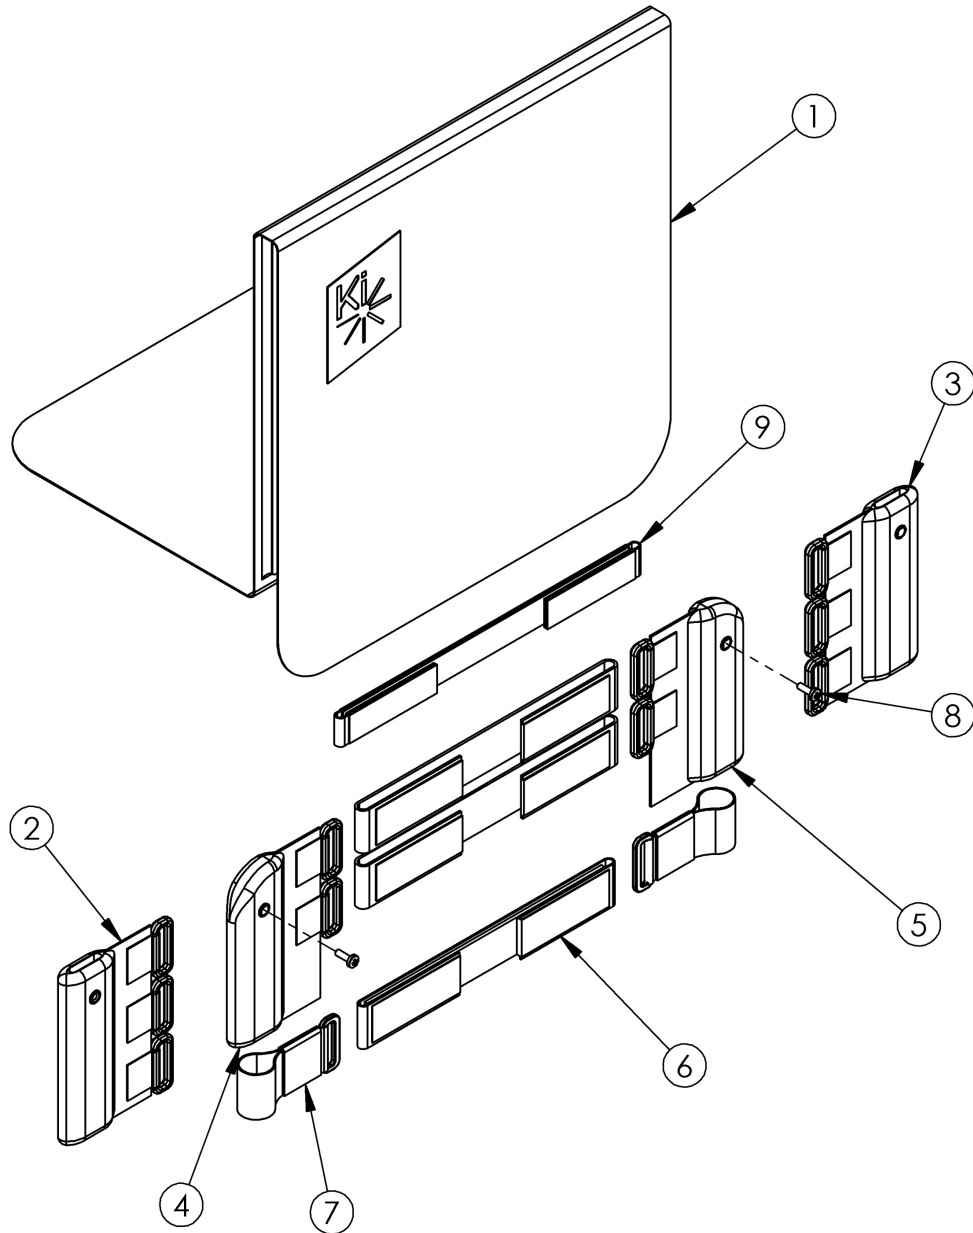

Discontinued 1 Rogue XP Tension Adjustable Back Upholstery 17" - 18" Wide

Back Height	Strap Qty (Item 6)	D-Ring Qty (Item 7)
9"-12"	3	6
11"-14"	3	6
13"-16"	4	8
15"-18"	5	10

This Tension Adjustable Back Upholstery was effective prior to November 2016. Please see Rogue XP Tension Adjustable Back Upholstery 17" - 18" Wide page for current assemblies.

Item Number	Part Number	Description	Quantity
7	100973	Back Upholstery D-Ring	6
8	100734	M5 x 16 PHMS ZC	2
9a	001751	Tension Strap Folding Handle 16-17 Wide	1
9b	001752	Tension Strap Folding Handle 18-19 Wide	1