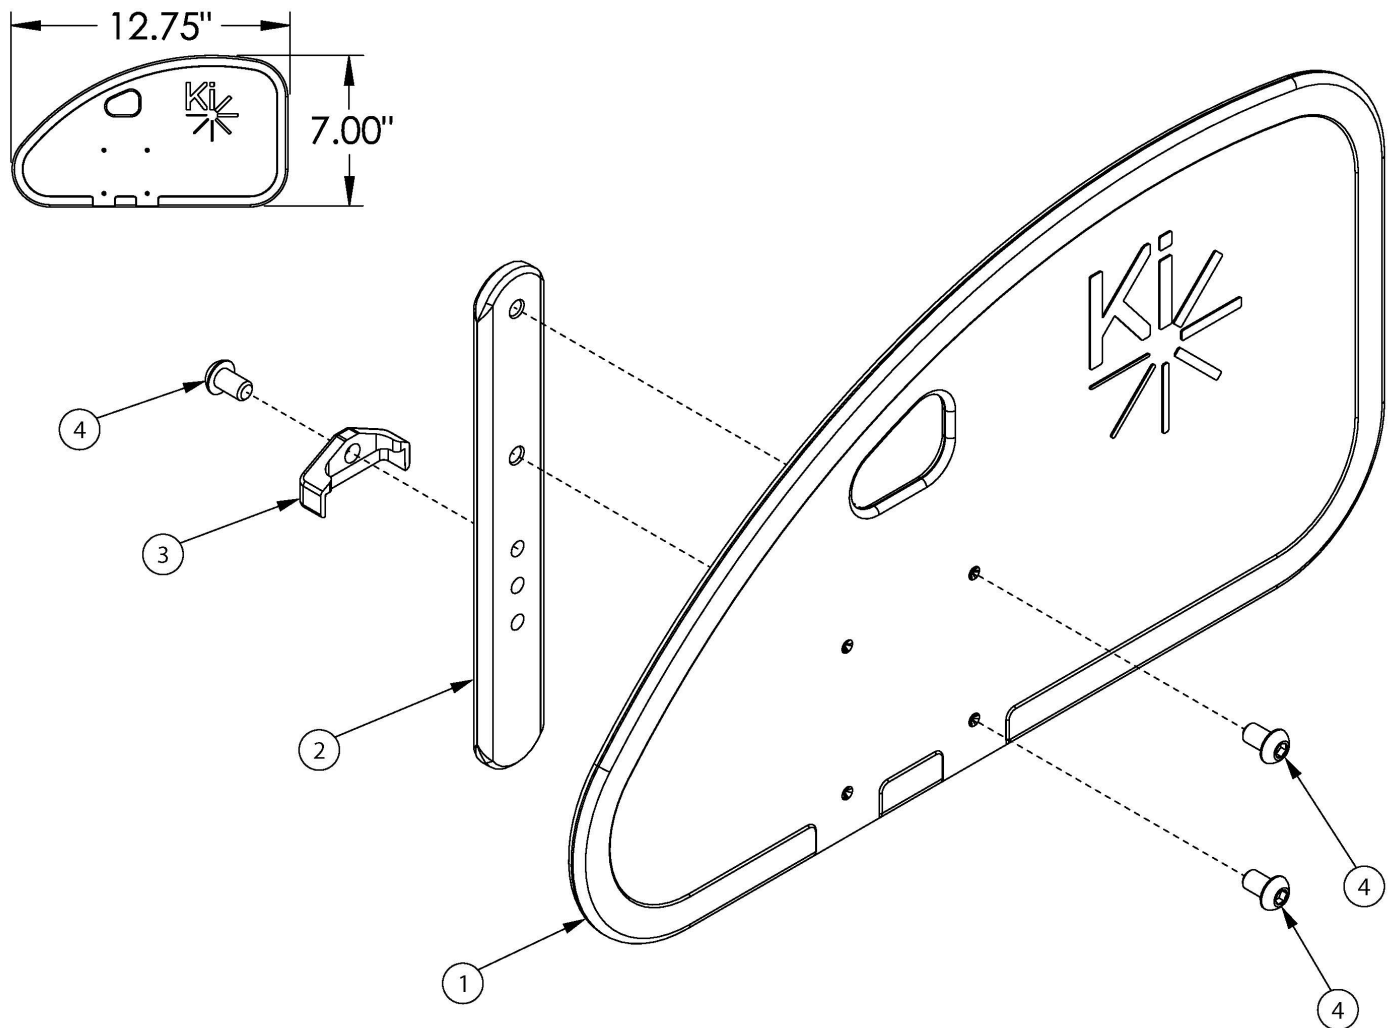

# Ethos Side Guards - Removable Adult Composite

If retrofitting, side guard receivers may be required

| Item Number | Part Number | Description  | Quantity |
|-------------|-------------|--|----------|
| 1-4         | 112578      | Side Guard Assembly, Rear Drilled, Left<br><i>Used on all configurations of rigid chairs.</i>  | 1        |
| 1-4         | 112579      | Side Guard Assembly, Rear Drilled, Right<br><i>Used on all configurations of rigid chairs.</i> | 1        |
| 1-4         | 112580      | Side Guard Assembly, Rear Drilled, PAIR<br><i>Used on all configurations of rigid chairs.</i>  | 1        |
| 1           | 112574      | Side Guard Panel Rear Drilled  | 1        |
| 2           | 000140      | Side Guard Post  | 1        |
| 3           | 001342      | Side Guard Post Stop   | 1        |

| Item Number | Part Number | Description                    | Quantity |
|-------------|-------------|--------------------------------|----------|
| 4           | 101184      | M6 x 10 BTN SHCS BLKZC w/Patch | 3        |