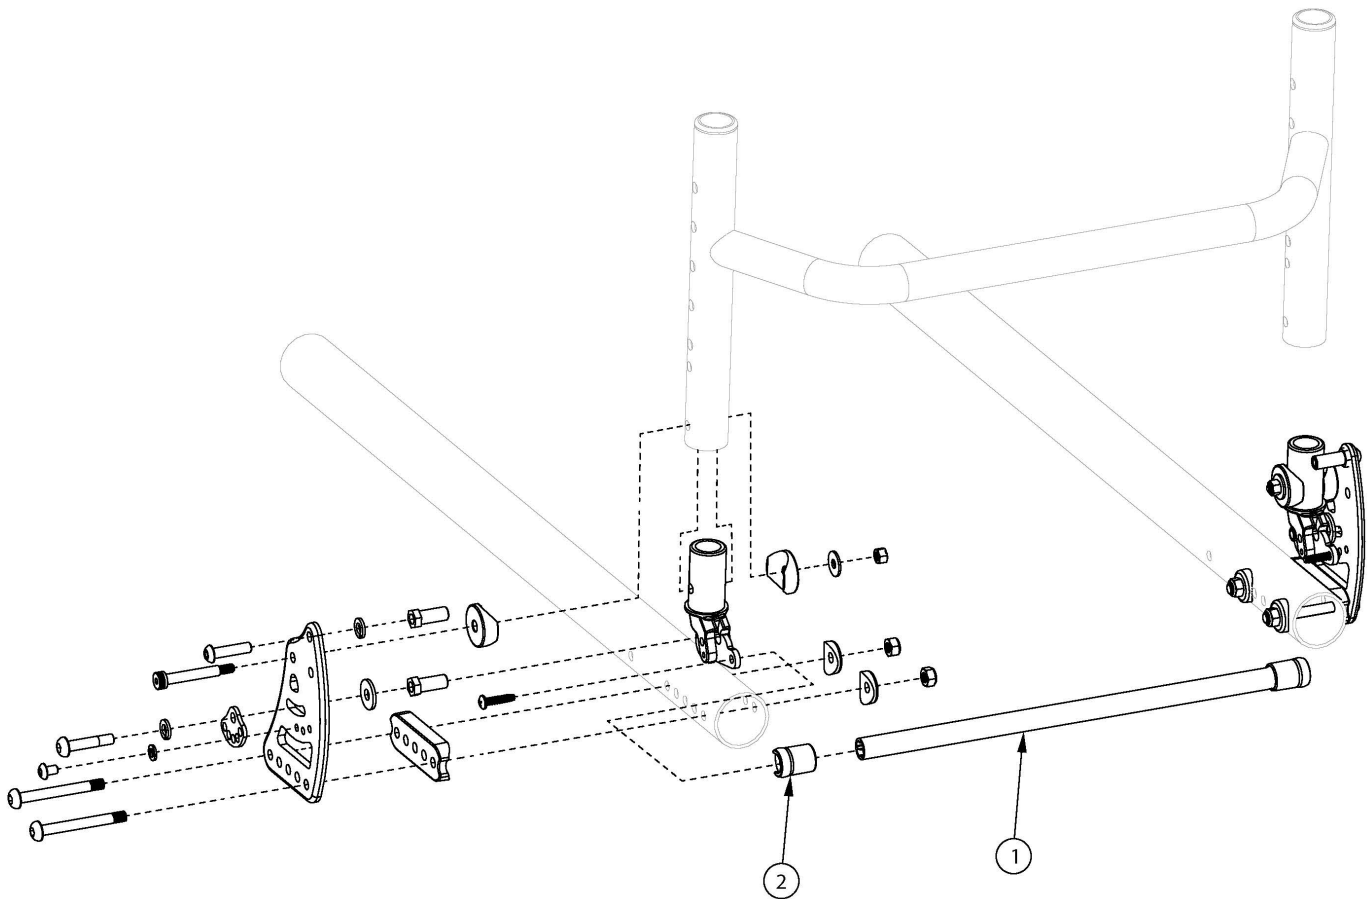

## (Discontinued 2) Rogue Backrest Mount and Hardware - Growth

---

*If chair has the Rigid Locking Fold Down Back, please see [Rogue Backrest Mount and Hardware - Growth](#) page. This Rogue Backrest Mount and Hardware is effective starting with serial number RG0016612. If quoting growth parts for a Discontinued Rogue with XP option, see [Discontinued Rogue Backrest Mount and Hardware - Growth](#) page. If you have a Rogue XP, see the [Rogue XP Backrest Mount](#) pages.*