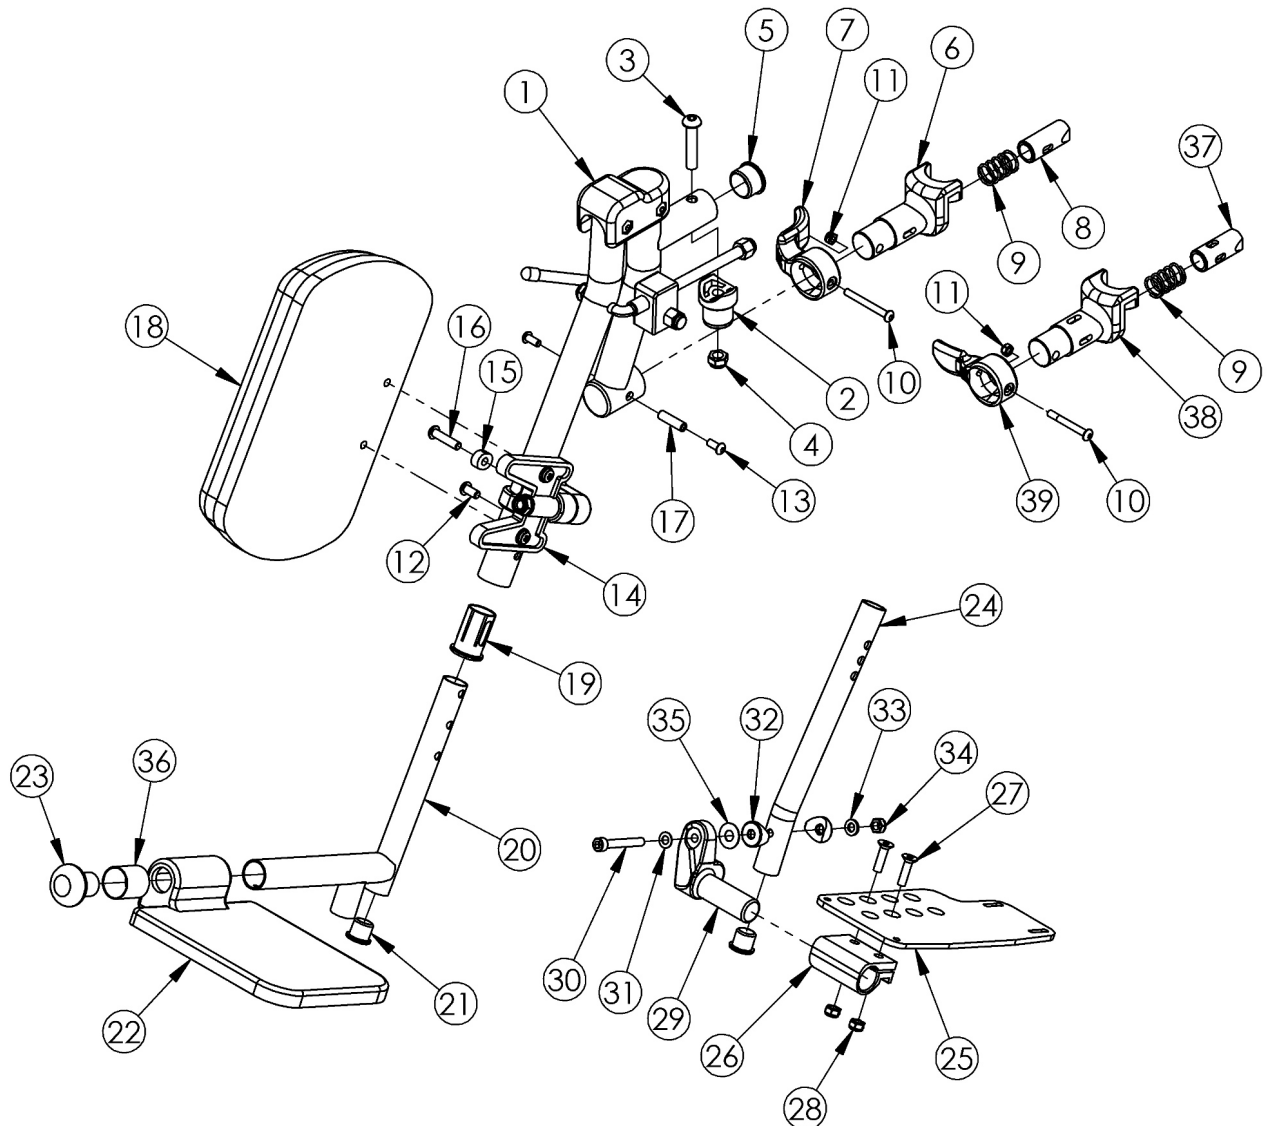

AADL Catalyst Elevating Leg Rest

Small composite footplates are used on 14-16" seat widths. Large composite footplates are used on 17-22" seat widths Sizes for assemblies are based on seat width For a complete Elevating Leg Rest, select an upper assembly and the desired extension tube and footplate assembly