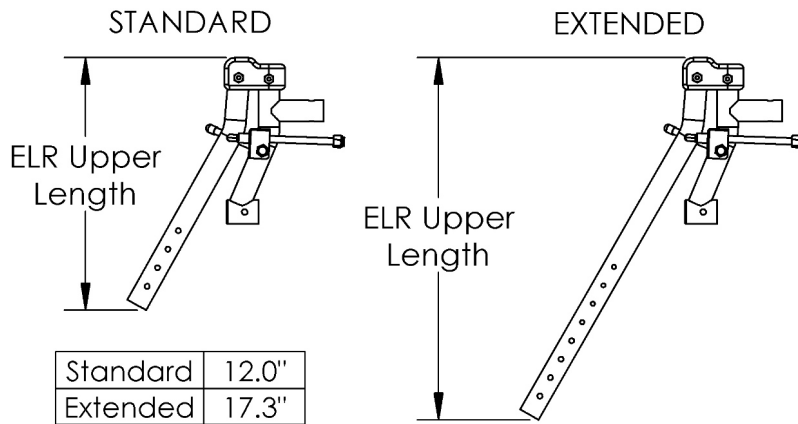

AADL Catalyst Elevating Leg Rest

Small composite footplates are used on 14-16" seat widths. Large composite footplates are used on 17-22" seat widths Sizes for assemblies are based on seat width For a complete Elevating Leg Rest, select an upper assembly and the desired extension tube and footplate assembly