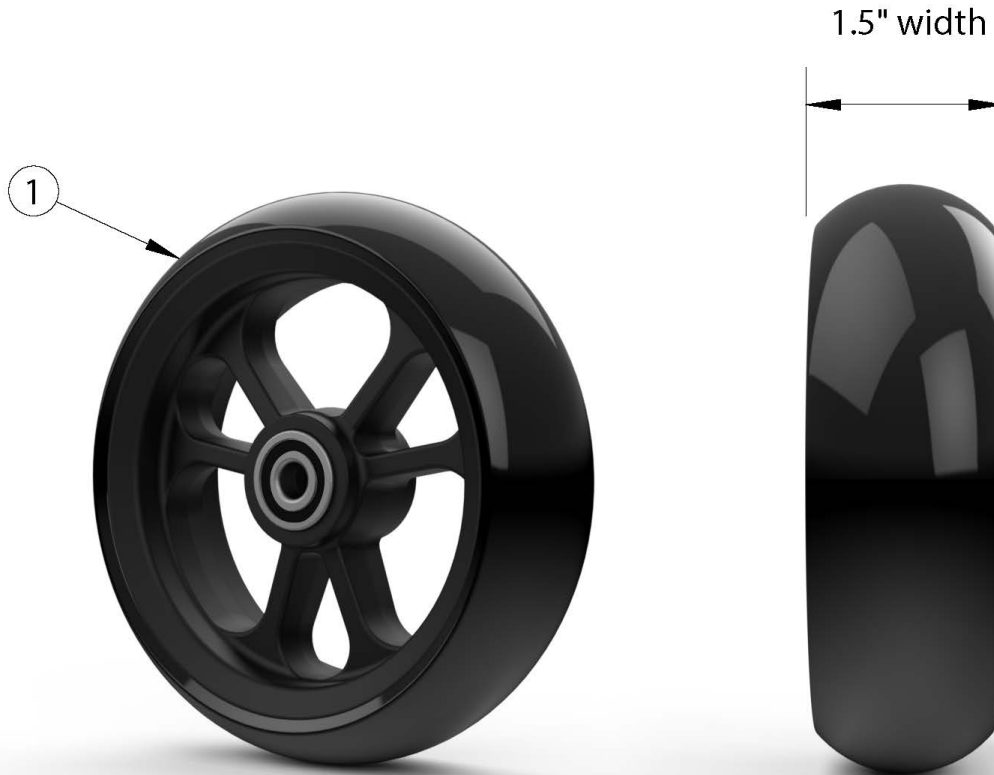

Flip for Leckey 1.5" Poly Casters

These casters effective February 8th, 2021 Quantity 2 will be required, due to a difference in size, if replacing a discontinued caster. If changing size of casters, new forks may be needed.

Item Number	Part Number	Description	Quantity
1a	111844	Caster 6 x 1.5" Poly	1