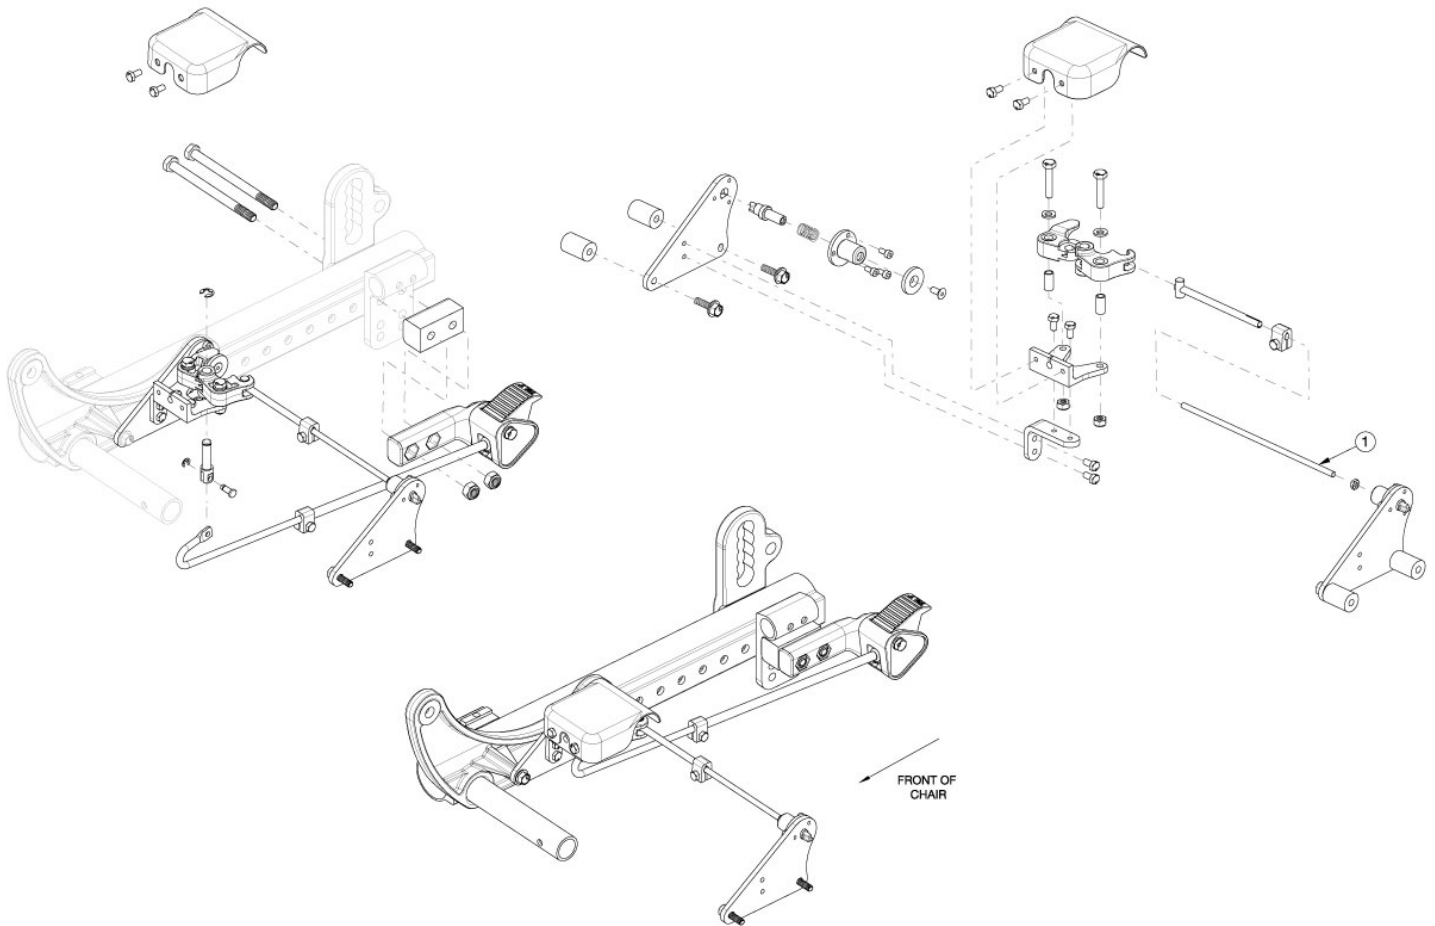

Focus CR Foot Tilt Mechanism - Growth

Has your width range changed? If yes, please select accordingly.

Item Number	Part Number	Description	Quantity	Retail
1a	004295	Rod, Slave, Small, 4.96" <i>Accommodates 14" - 18" Widths</i>	1	\$7.99
1b	004296	Rod, Slave, Medium, 6.96" <i>Accommodates 16" - 20" Widths</i>	1	\$8.19
1c	004297	Rod, Slave, Large, 8.96" <i>Accommodates 18" - 22" Widths</i>	1	\$8.77