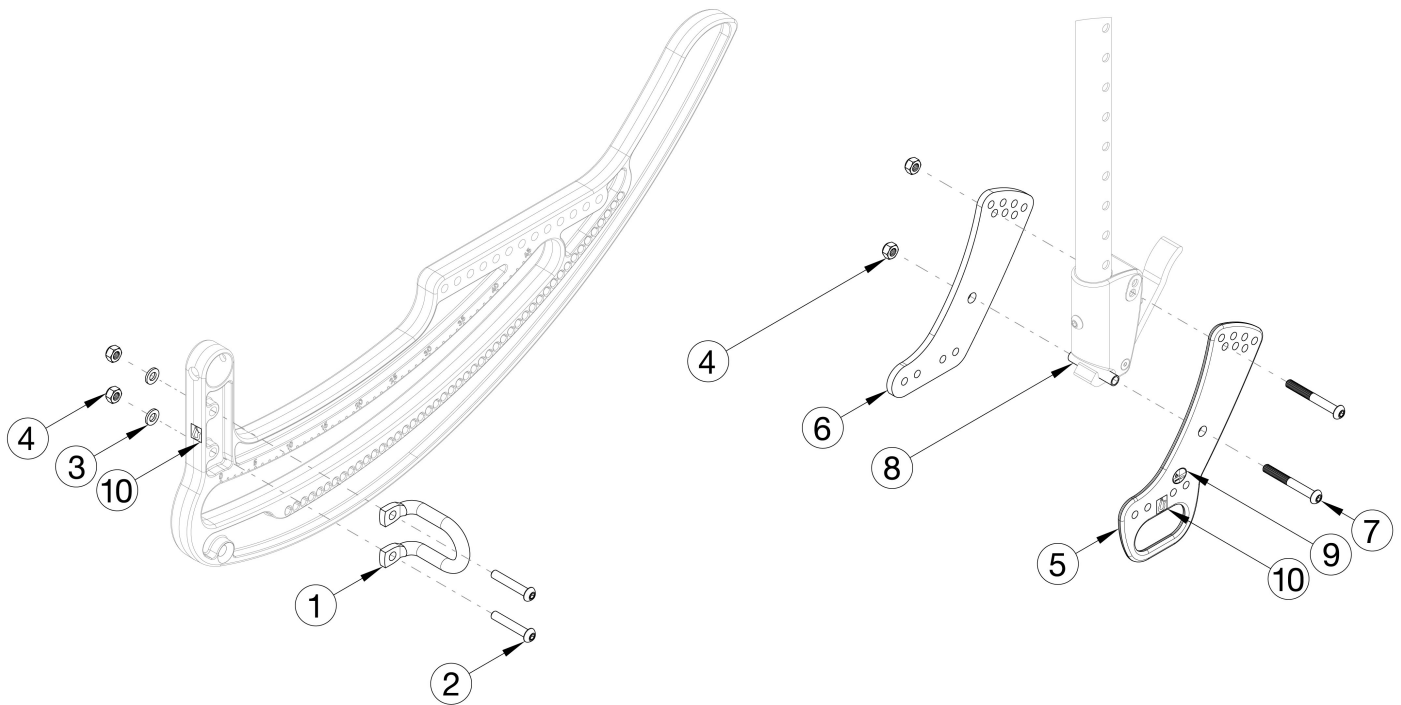

# CR45 Transit

Item Number	Part Number	Description	Quantity
1-10	116299	Transit Retrofit Kit	1
1	001078	Transit Bracket Front TILT	2
2	101811	M6 x 35 BHCS Blk Zn	4
3	100746	M6 Flat Washer Blk Zn	12
4	100658	M6 Nylock Nut Blk Zn	14
5	112489	Transit Back Plate, CR45/Flip XPA	2
6	112488	Standard Back Plate, CR45/Flip XPA	2
7	101781	M6 x 50mm Partial Thread BHCS Blk ZC	4
8	002738	Spacer .313 OD x .243 ID x 1.68 long	2