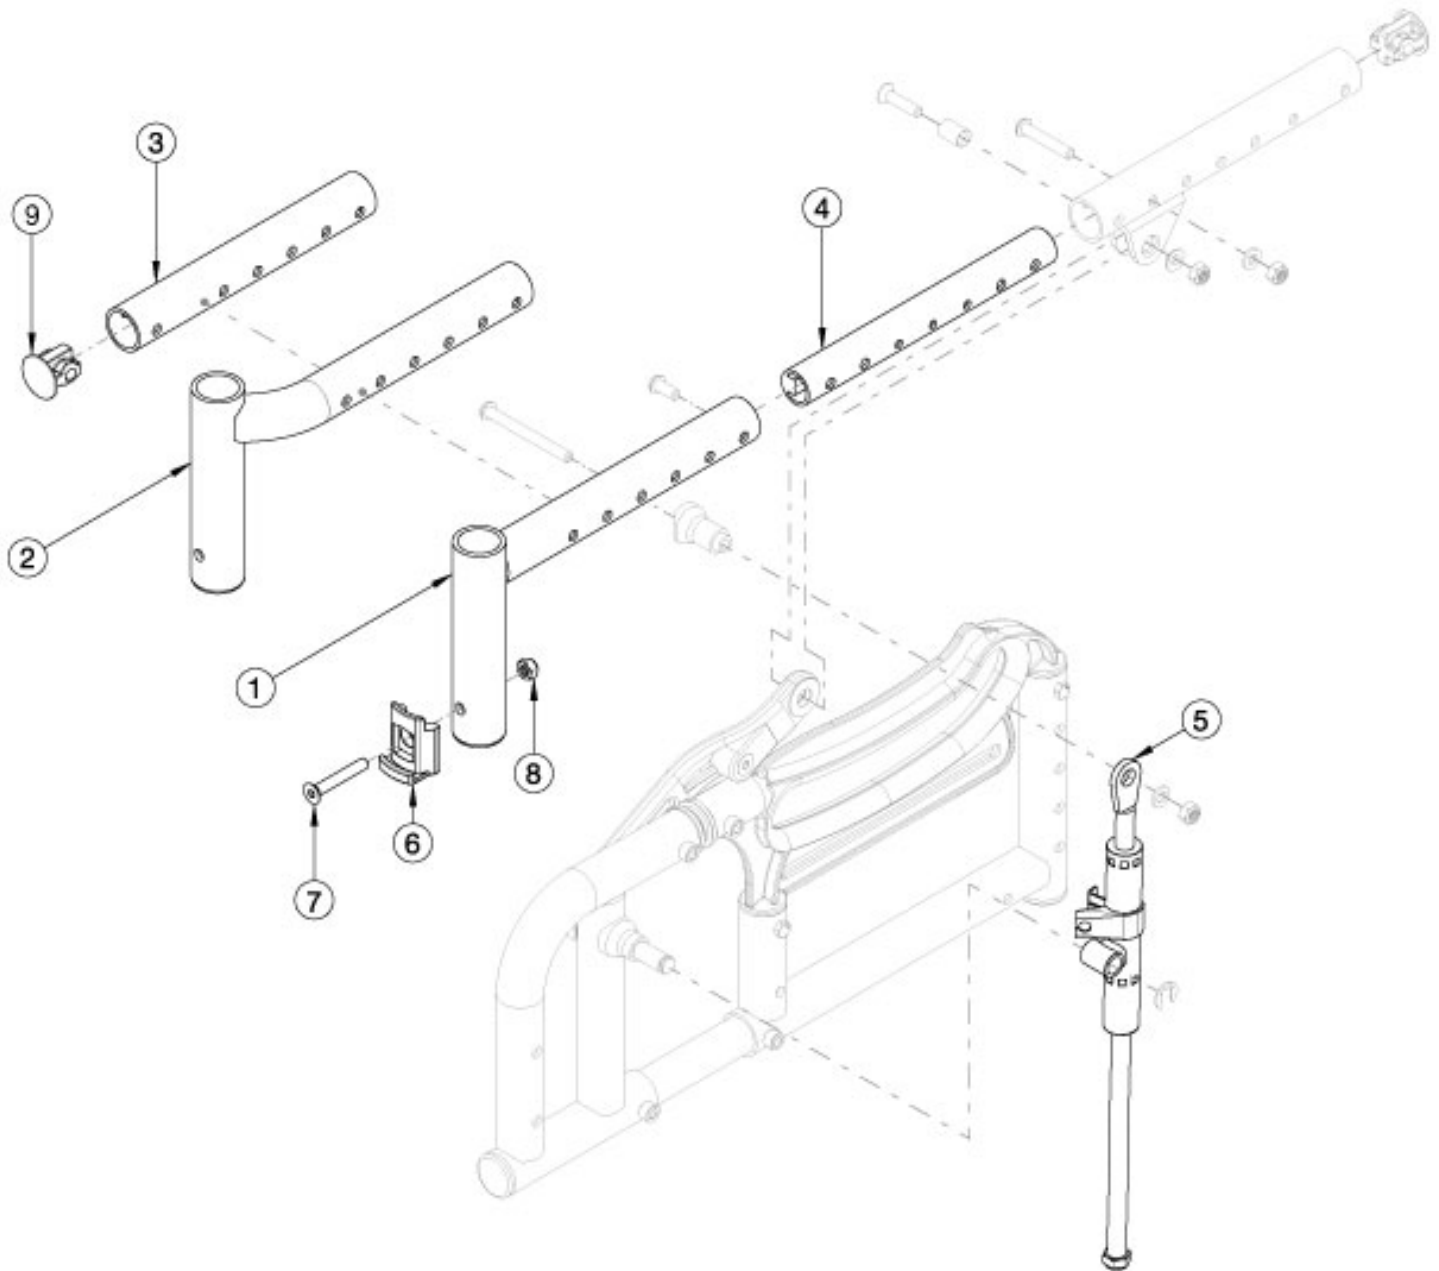

Arc Seat Frame - Growth

Is your depth changing? Will your existing seat frame achieve your new depth? If no, please select the appropriate seat frames below. Select color of parts based on Seat Frame color of chair. If changing from extra short depth range to short, medium, or long, new mechlocks are needed.

Item Number	Part Number	Description	Quantity
1a, 4b, 6-8	113121_ _ _	Seat Frame Assembly, Standard, X-Short, Arc <i>Accommodates 12-15" Depths</i>	1
1b, 4a, 6-8	113122_ _ _	Seat Frame Assembly, Standard, Short, Arc <i>Accommodates 14-17" Depths</i>	1