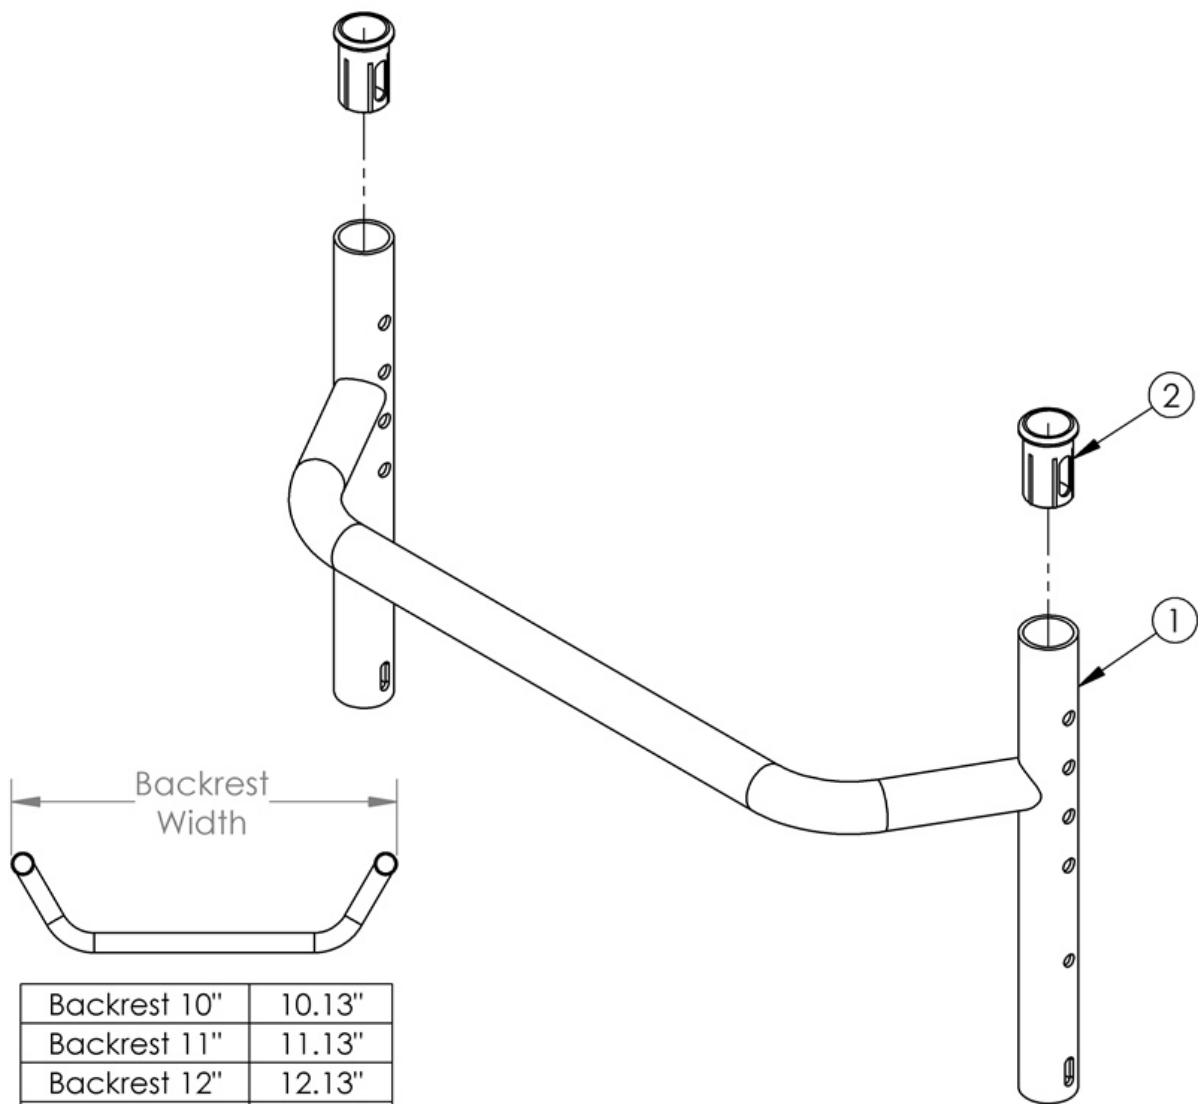

# Rogue ALX Adjustable Height Backrest Frame with Non-Height Adjustable Rigidizer Bar (Formerly Tsunami)

Backrest 10"	10.13"
Backrest 11"	11.13"
Backrest 12"	12.13"
Backrest 13"	13.13"
Backrest 14"	14.13"
Backrest 15"	15.13"
Backrest 16"	16.13"
Backrest 17"	17.13"
Backrest 18"	18.13"
Backrest 19"	19.13"
Backrest 20"	20.13"
Backrest 21"	21.13"
Backrest 22"	22.13"