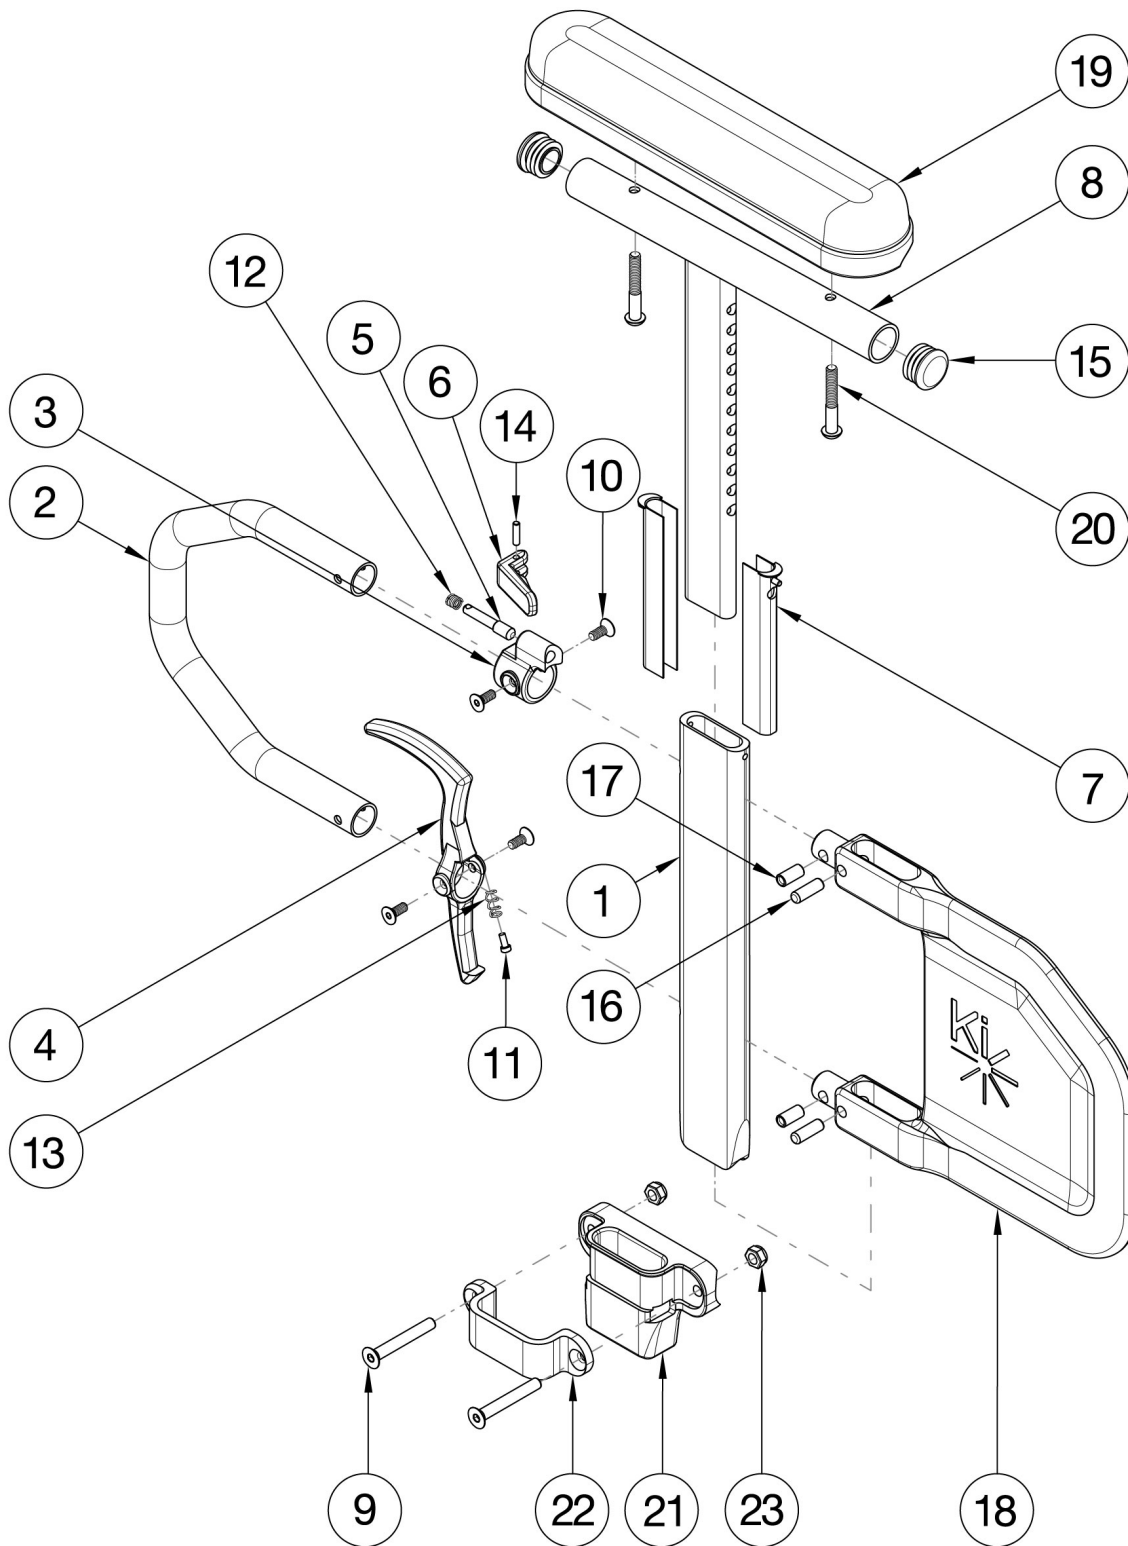

Rogue2 Armrest - Height Adjustable T-Arm