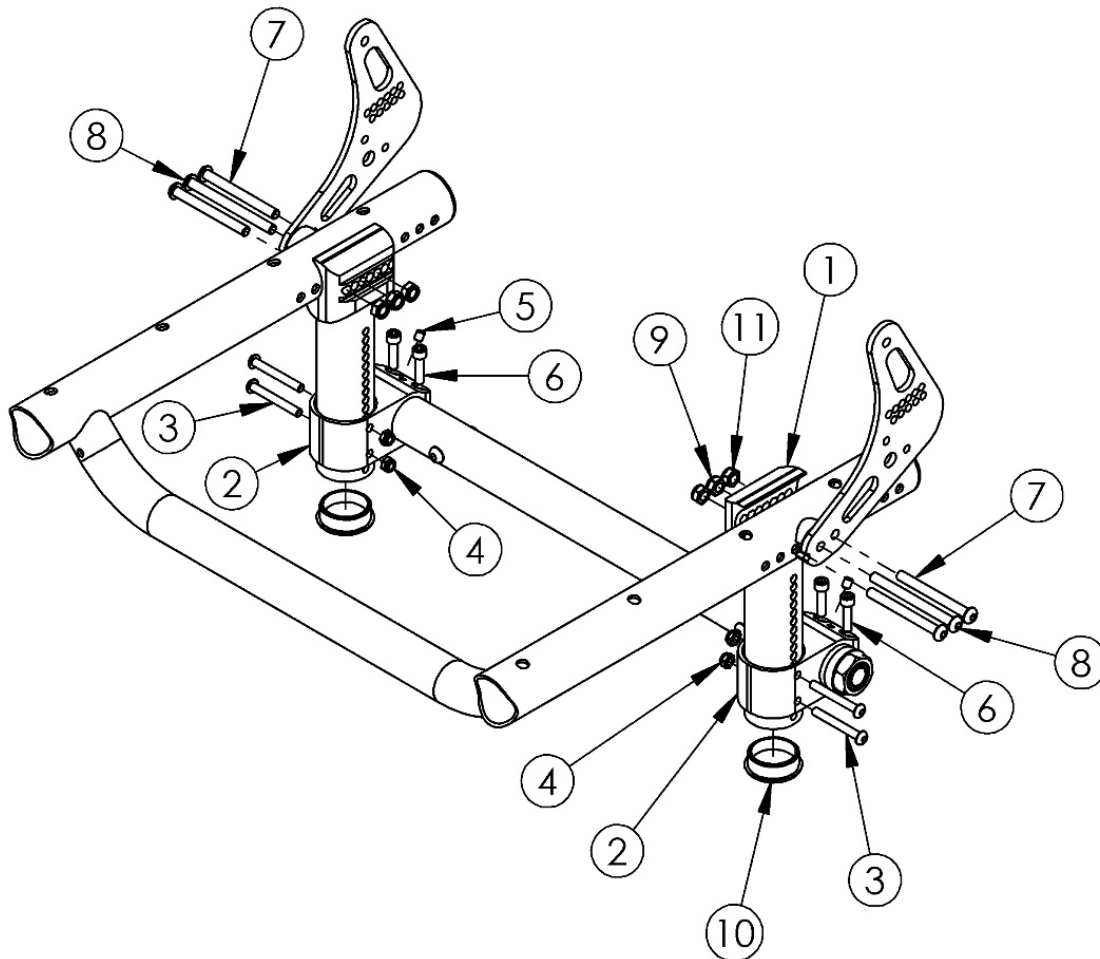

Tsunami Mx Tower Index Mount

Replacement MX Towers may be quoted, but must be ordered through Customer Service

Item Number	Part Number	Description	Quantity	Retail
1	000493	MX Tower AL TSU	1	\$104.44
2	000462	Camber Mount Offset TSU/LW	1	\$185.66
3	101186	M5 X 45 CLS12.9 DIN912 SHCS P/THD BLZ	2	\$3.15
4	100657	M5 Nylock Nut Blk Zn	2	\$0.53
5	105015	M5 X 6 DIN914 SSS CONE PT PLN	1	\$2.63
6	101120	M5 x 16 SHCS BLZ	2	\$1.58
7	003232	M6 x 55 BHCS Blk Zc	2	\$8.94

Item Number	Part Number	Description	Quantity	Retail
8	107138	M6 x 65, BHCS, P/THD BLZ	1	\$2.04
9	101456	M6 Ovl Top L/N ZC	1	\$1.58
10	101113	Tube End Plug 1 3/8"	1	\$3.15
11	100658	M6 Nylock Nut Blk Zn	2	\$1.05