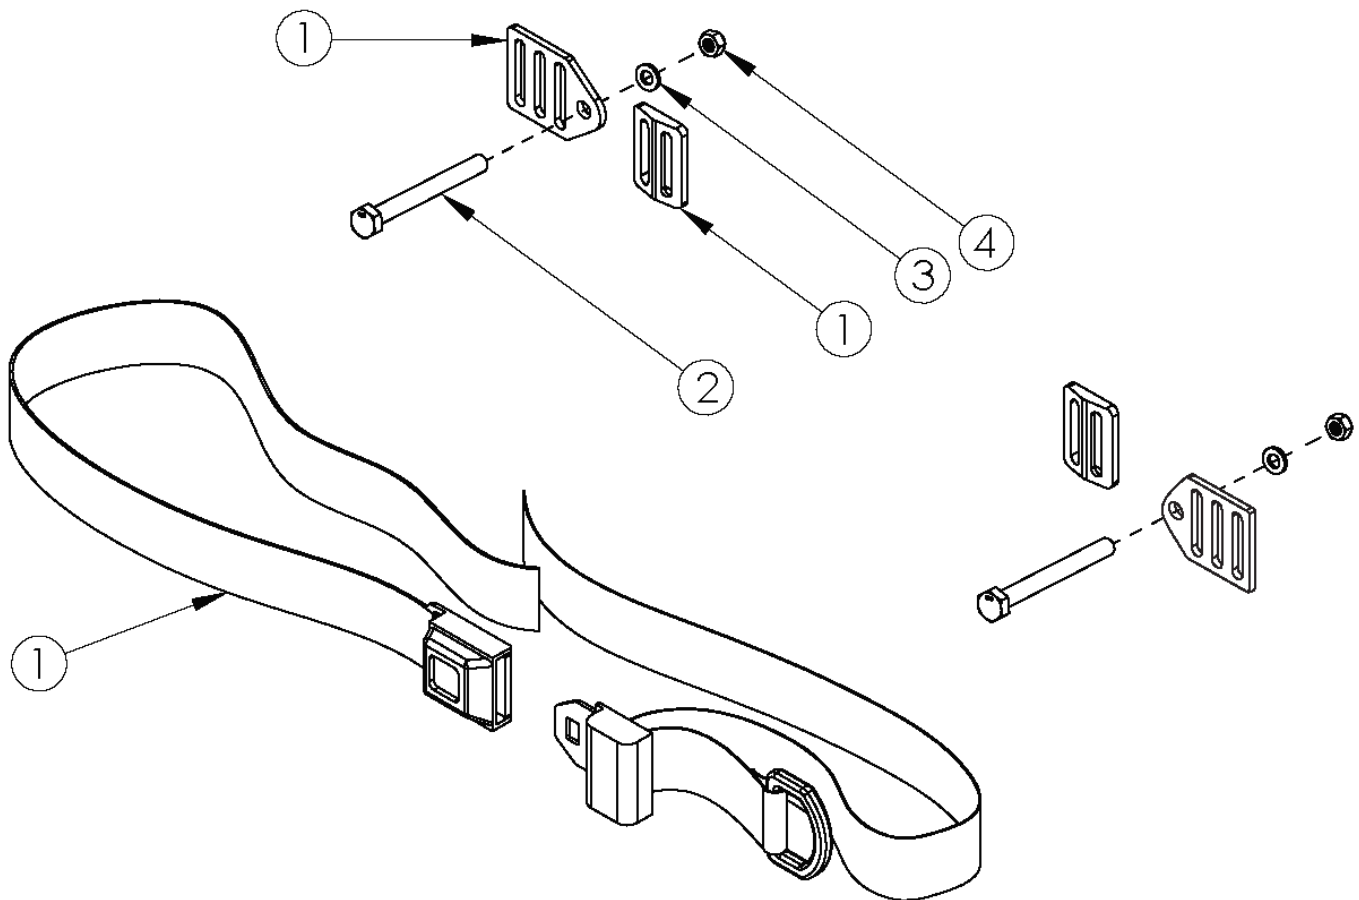

## Clik Pelvic Positioning Belts - 1.5" Auto Buckle with Hardware

Item Number	Part Number	Description	Quantity	Retail
1a, 2, 3, 4	111389	Belt Pelvic Positioning 1.5" Auto Buckle 56", Clik/Ethos <i>Used with seat widths up to 18"</i>	1	\$80.00
1b, 2, 3, 4	111394	Belt Pelvic Positioning 1.5" Auto Buckle 60", Clik/Ethos <i>Used with seat widths 19" or greater</i>	1	\$80.00
1a	100595	Belt Pelvic Positioning 1.5" Auto Buckle 56"	1	\$80.00
1b	100847	Belt Pelvic Positioning 1.5" Auto Buckle 60"	1	\$80.00
2	100670	M6 x 45 BTN SHCS BLK ZC <i>Used on Clik and Ethos</i>	2	\$1.66
3	100746	M6 Flat Washer Blk Zn	2	\$1.66
4	100658	M6 Nylock Nut Blk Zn	2	\$1.10