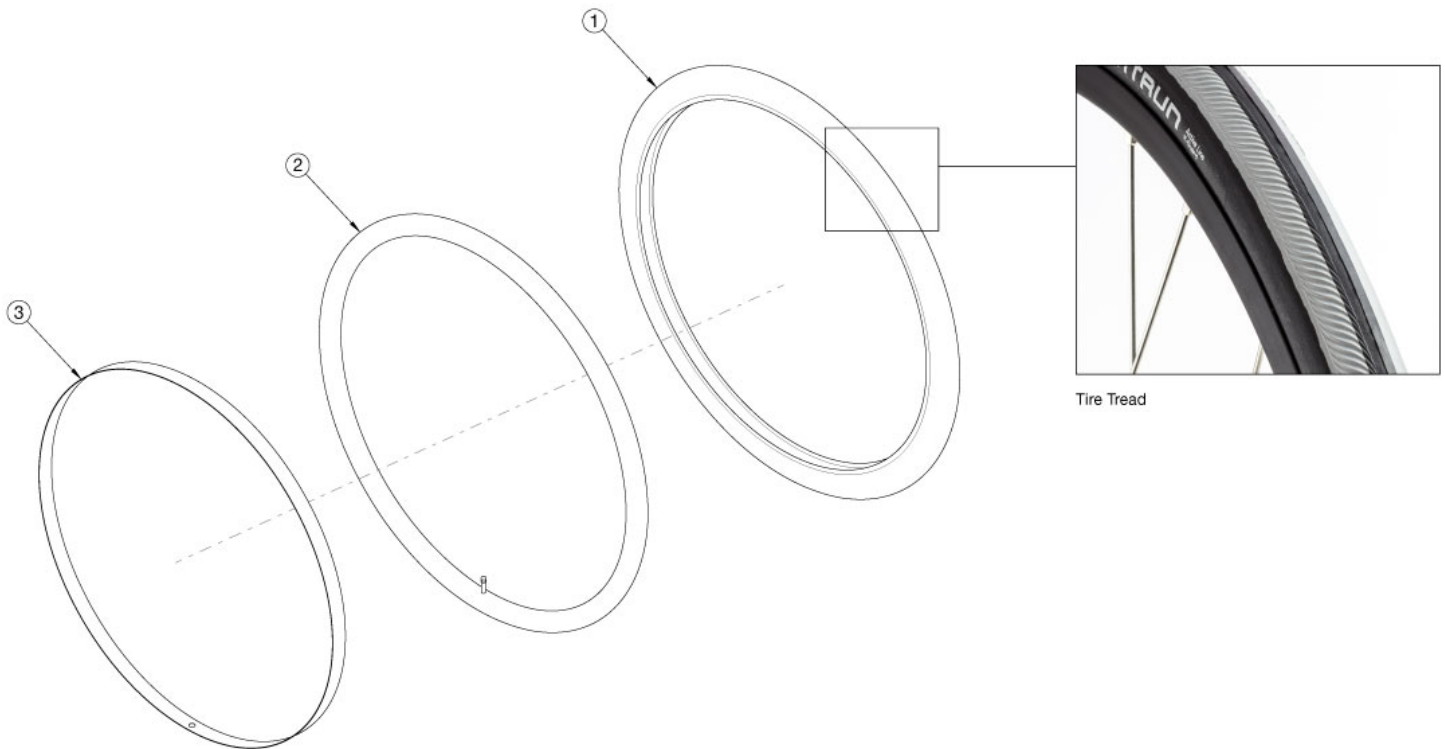

# Little Wave Tires - High Pressure

<p>

Please note tab mounted handrims must be installed prior to the tire being installed.

Item Number	Part Number	Description	Quantity	Retail
1a-3	110005	Tire 20" x 1" High Pressure, Inner Tube and Rim Strip	1	\$67.29
1b-3	110006	Tire 22" x 1" High Pressure, Inner Tube and Rim Strip	1	\$61.77
1c-3	110007	Tire 24" x 1" High Pressure, Inner Tube and Rim Strip	1	\$61.77
1a	102957	Tire 20" x 1" High Pressure, Right Run (25-451)	1	\$49.64
1b	100610	Tire 22" x 1" High Pressure - K196 Grey	1	\$42.84
1c	102958	Tire 24" x 1" High Pressure, Right Run (25-540)	1	\$42.02