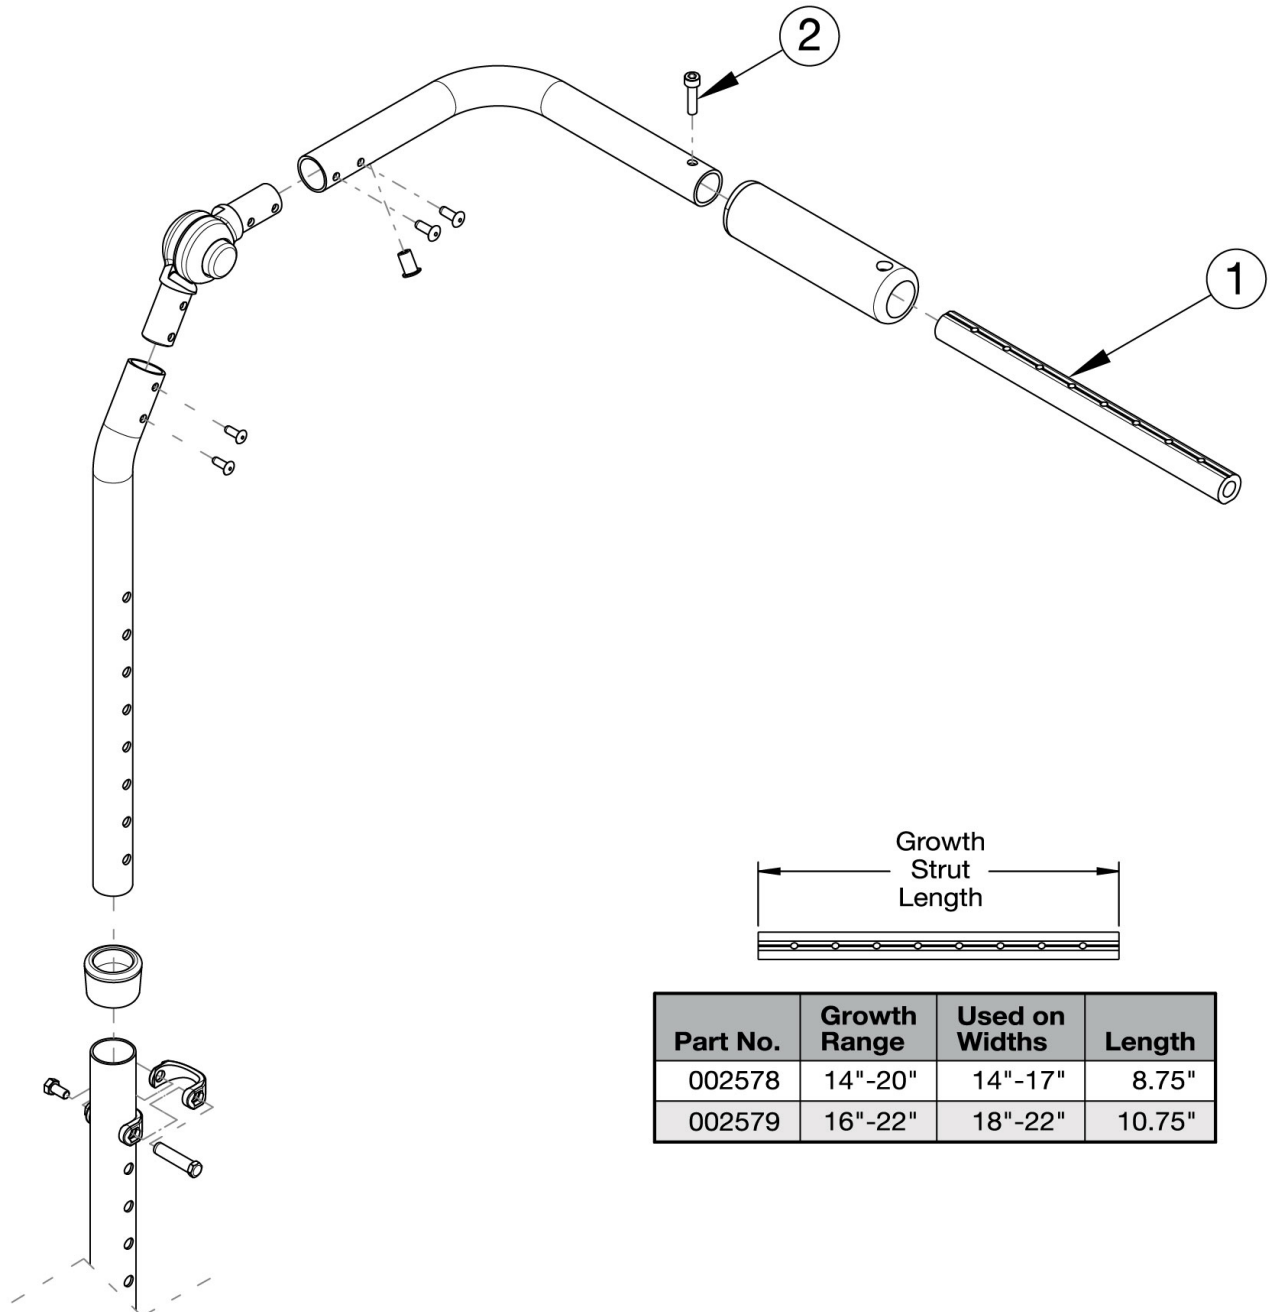

CR45 Height Adjustable with Adjustable Handle Backrest - Growth

Part No.	Growth Range	Used on Widths	Length
002578	14"-20"	14"-17"	8.75"
002579	16"-22"	18"-22"	10.75"

Has your width changed? If yes, verify the current growth strut will work or select appropriately below.

Item Number	Part Number	Description	Quantity
1a, 2	503107	Growth Strut Assembly Short, Focus/Flip	1

Item Number	Part Number	Description	Quantity
		<i>Used on chairs 14"-17" wide</i>	
1b, 2	503108	Growth Strut Assembly Long, Flip/Focus <i>Used on chairs 18"-22" wide</i>	1