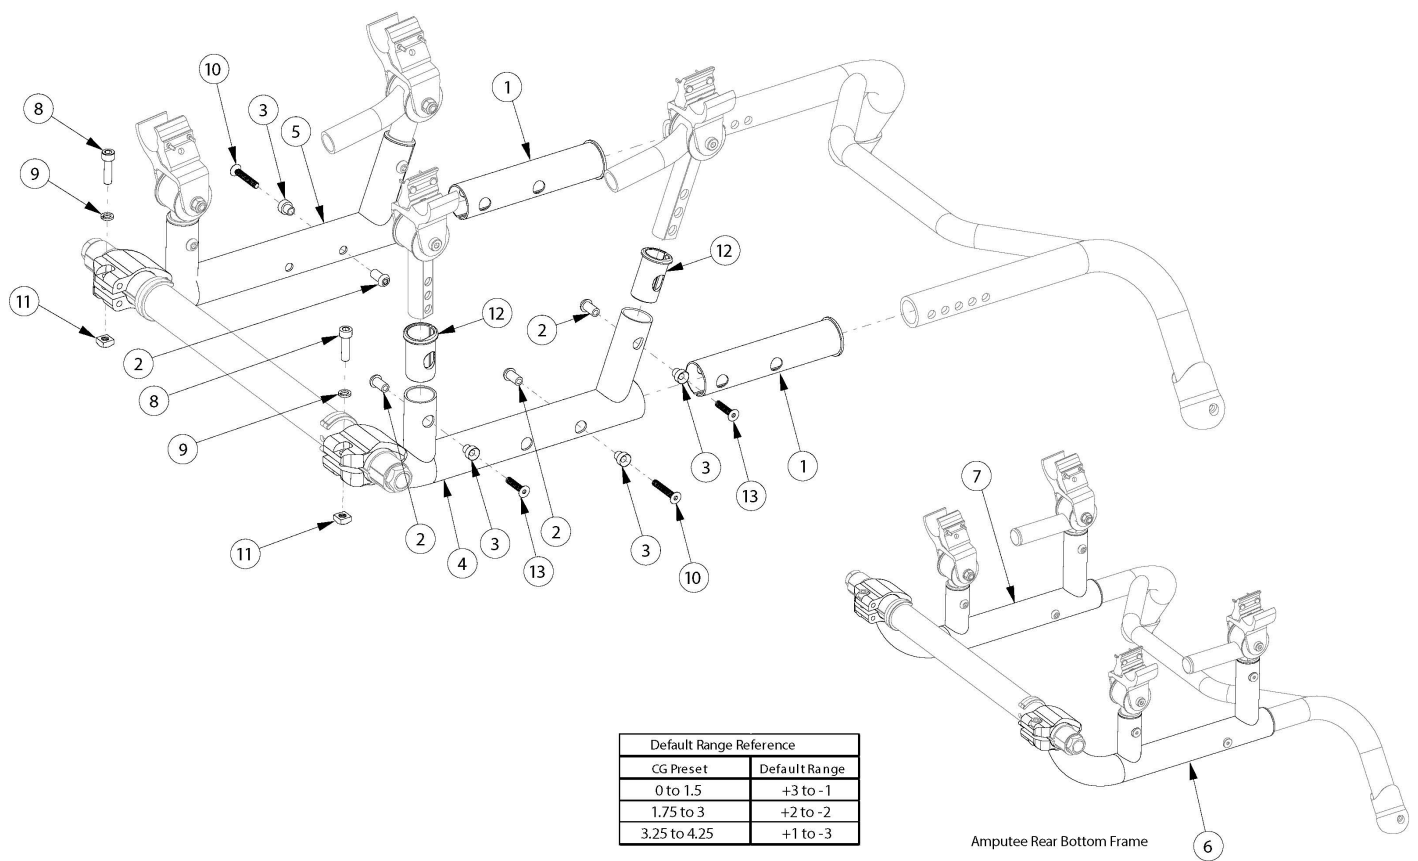

Ethos Rear Base Frame

Replacement Rear Base Frames can be quoted but must be ordered through Customer Service

Item Number	Part Number	Description	Quantity	Retail
1 - 4, 10, 12, 13	RFETR	Replacement Ethos Rear Base Frame, Right	1	\$76.50
1 - 3, 5, 10, 12, 13	RFETL	Replacement Ethos Rear Base Frame, Left	1	\$76.50
1 - 5, 10, 12, 13	RFETPR	Replacement Ethos Rear Base Frame, Left and Right	1	\$153.00
1 - 3, 6, 10, 12, 13	RFETRAMP	Replacement Ethos Amputee Rear Base Frame, Right	1	\$76.50
1 - 3, 7, 10, 12, 13	RFETLRAMP	Replacement Ethos Amputee Rear Base Frame, Left	1	\$76.50
1 - 3, 6, 7, 10, 12, 13	RFETPRAMP	Replacement Ethos Amputee Rear Base Frame, Left and Right	1	\$153.00
1a	003868	Base Frame Bushing, Black	2	\$2.04
1b	107711_ _ _	Base Frame Bushing, Highlight Color	2	\$2.04
2	003869	M5 Barrel Nut	6	\$18.21

Item Number	Part Number	Description	Quantity	Retail
3	003870	Barrel, M5 FHCS	6	\$8.67
8	101845	M6 x 22 SHCS Blk Zn	2	\$1.58
9	102810	M6 Lockwasher, Hi-Collar, ZC	2	\$0.53
10	103321	M5 x 30 FHCS Blk Zc	2	\$1.02
11	103505	M6 x 1.0 Square Nut Blk Zc	2	\$1.02
12a	003867	Vertical Upright Bushing With Flat, Black	4	\$2.04
12b	108060_ _ _	Vertical Upright Bushing, Highlight Color	4	\$2.04
13	103322	M5 x 20 FHCS Blk Zc	4	\$1.02