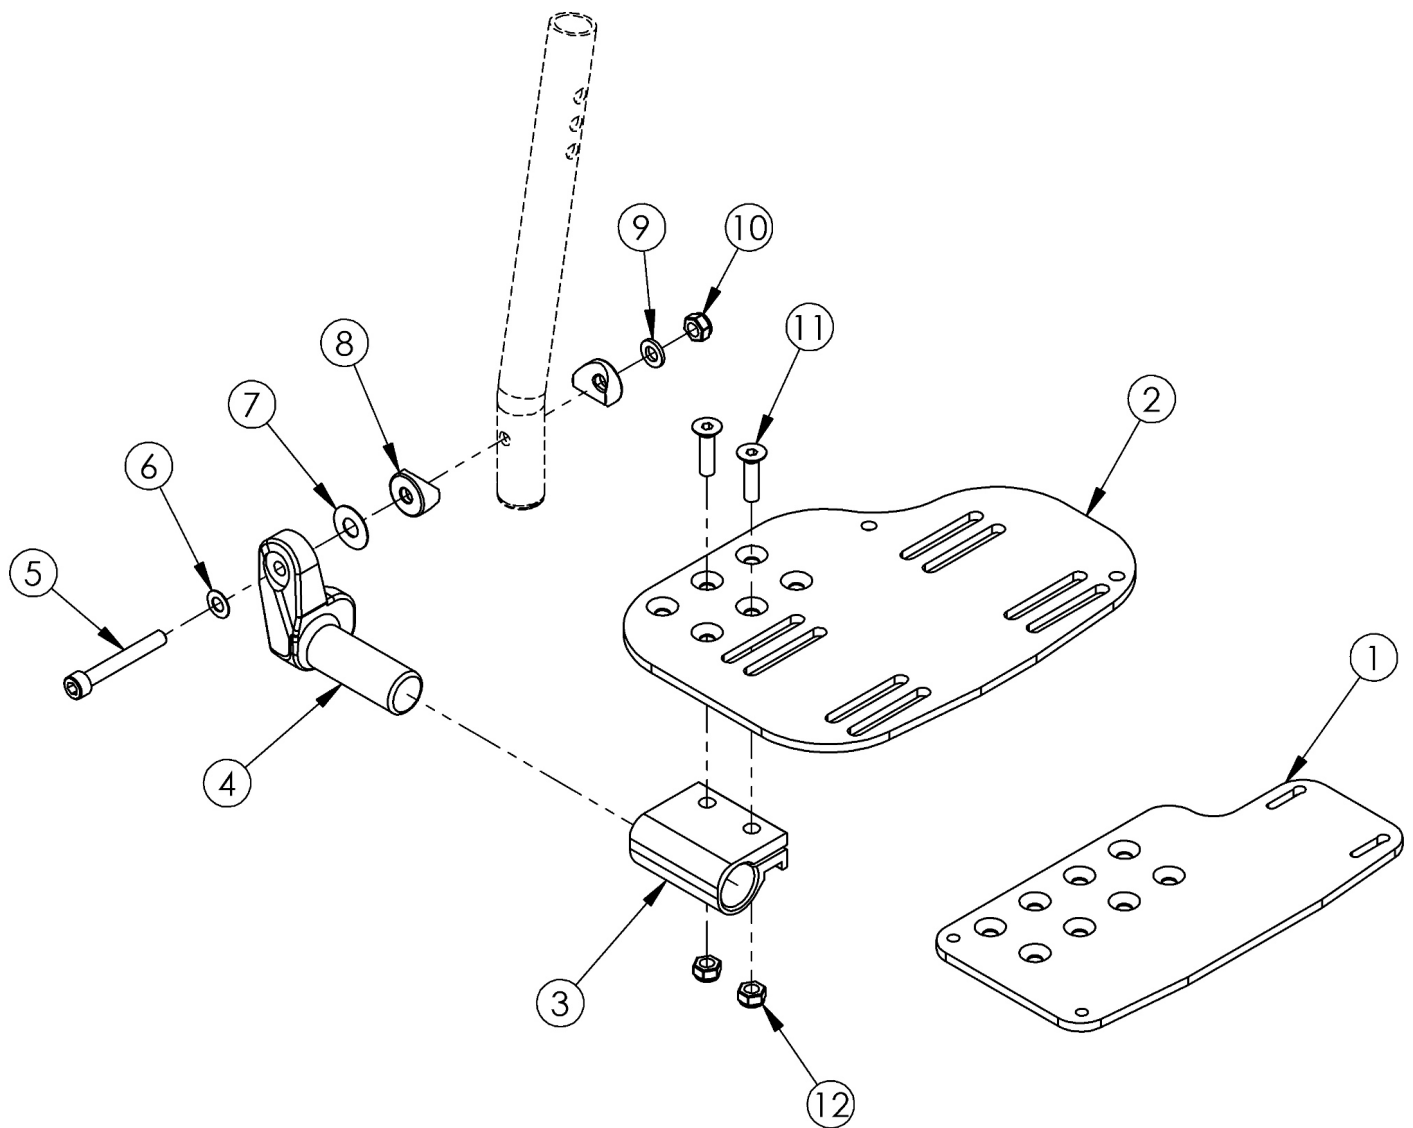

# Angle Adjustable Footplate - Extension Mount

Sizes for footplates/assemblies are based on seat width with straight frame; if Tilt chair has Offset Frame, add 2" to seat width. If changing footplate style, new extension tubes may be needed.

Item Number	Part Number	Description	Quantity
3, 4b, 5-12	502202	Footplate Hardware Assembly Angle Adjustable Extension Mount/ELR Left	1
3, 4a, 5-12	502203	Footplate Hardware Assembly Angle Adjustable Extension Mount/ELR Right	1
3, 4a, 4b, 5-12	502204	Footplate Hardware Assembly Angle Adjustable Extension Mount/ELR Pair	1
1a, 3, 4b, 5-12	501049	Footplate Angle Adjustable Extension Mount Assembly 10-11 Wide Left	1
1b, 3, 4a, 5-12	501050	Footplate Angle Adjustable Extension Mount Assembly 10-11 Wide Right	1