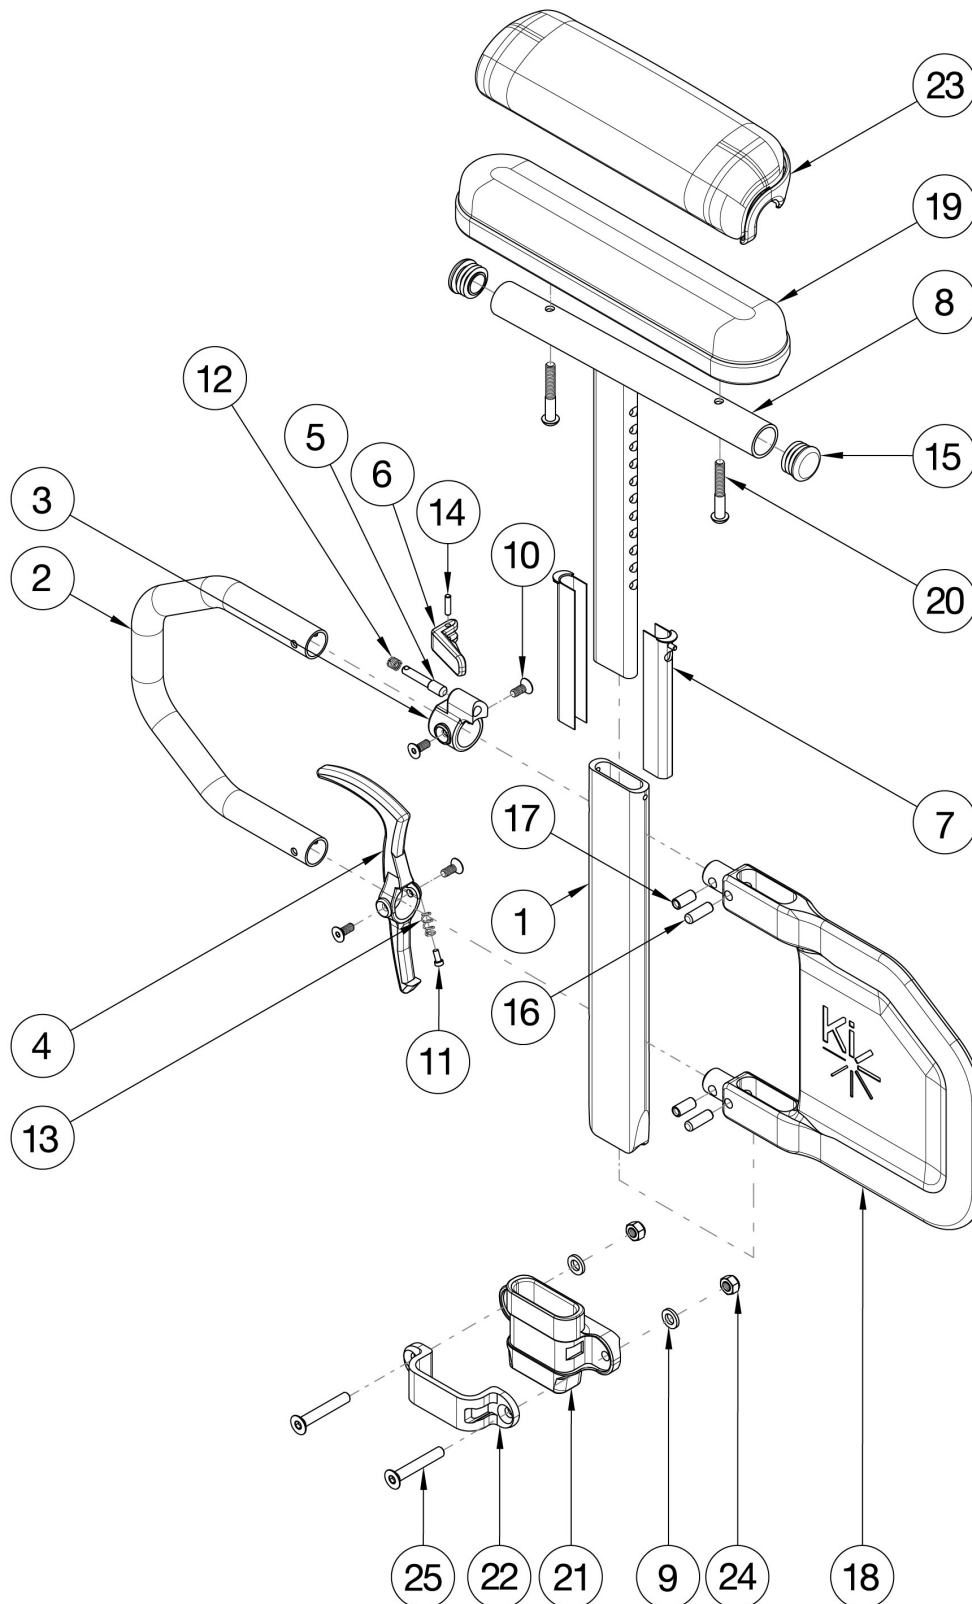

Liberty Armrests - Height Adjustable Tall T-Arm

If retrofitting, Receivers are needed.

Item Number	Part Number	Description	Quantity
1-7, 8a, 9-18, 19b, 20a, 21, 22, 24, 25	116266	Height Adj Tall T-Arm Assm w/ Short Side Shield, Standard Pad Desk and Receiver, Liberty	1
1-7, 8a, 9-18, 19b, 20a, 21, 22, 24, 25	116267	Height Adj Tall T-Arm Assm w/ Short Side Shield, Standard Pad Desk and Receiver Pair, Liberty	1
1-7, 8b, 9-18, 19a, 20a, 21, 22, 24, 25	116268	Height Adj Tall T-Arm Assm w/ Short Side Shield, Standard Pad Full and Receiver, Liberty	1
1-7, 8b, 9-18, 19a, 20a, 21, 22, 24, 25	116269	Height Adj Tall T-Arm Assm w/ Short Side Shield, Standard Pad Full and Receiver Pair, Liberty	1
1-7, 8a, 9-18, 20b, 21, 22, 23b, 24, 25	116270	Height Adj Tall T-Arm Assm w/ Short Side Shield, Waterfall Pad Desk and Receiver, Liberty	1
1-7, 8a, 9-18, 20b, 21, 22, 23b, 24, 25	116271	Height Adj Tall T-Arm Assm w/ Short Side Shield, Waterfall Pad Desk and Receiver Pair, Liberty	1
1-7, 8b, 9-18, 20b, 21, 22, 23a, 24, 25	116272	Height Adj Tall T-Arm Assm w/ Short Side Shield, Waterfall Pad Full and Receiver, Liberty	1
1-7, 8b, 9-18, 20b, 21, 22, 23a, 24, 25	116273	Height Adj Tall T-Arm Assm w/ Short Side Shield, Waterfall Pad Full and Receiver Pair, Liberty	1
1-7, 8a, 10-18, 19b, 20a	116162	Height Adjustable Tall T-Arm Assembly w/Short Side Shield and Std Pad Desk	1
1-7, 8a, 10-18, 19b, 20a	116163	Height Adjustable Tall T-Arm Assembly w/Short Side Shield and Std Pad Desk, Pair	1
1-7, 8b, 10-18, 19a, 20a	116164	Height Adjustable Tall T-Arm Assembly w/Short Side Shield and Std Pad Full	1
1-7, 8b, 10-18, 19a, 20a	116165	Height Adjustable Tall T-Arm Assembly w/Short Side Shield and Std Pad Full, Pair	1
1-7, 8a, 10-18, 20b, 23b	116166	Height Adjustable Tall T-Arm Assembly w/Short Side Shield and Waterfall Pad Desk	1
1-7, 8a, 10-18, 20b, 23b	116167	Height Adjustable Tall T-Arm Assembly w/Short Side Shield and Waterfall Pad Desk, Pair	1
1-7, 8b, 10-18, 20b, 23a	116168	Height Adjustable Tall T-Arm Assembly w/Short Side Shield and Waterfall Pad Full	1
1-7, 8b, 10-18, 20b, 23a	116169	Height Adjustable Tall T-Arm Assembly w/Short Side Shield and Waterfall Pad Full, Pair	1
3, 5, 6, 10, 12, 14	116378	Height Adjustable Tall T-Arm Upper Latch Assembly	1
4, 10, 11, 13	116375	Height Adjustable Tall T-Arm Release Lever Assembly	1
16, 17, 18	116377	Height Adjustable Tall T-Arm Short Shield Assembly	1
1-7, 10-14, 16-18	114150	Height Adjustable T-Arm Short Lower Assembly, Tall <i>Does not include t-arm upper, arm pad or arm pad screws</i>	1
1-7, 8a, 10-18	114432	Height Adjustable T-Arm Short Side Shield, Desk, Tall <i>Does not include arm pad or arm pad screws</i>	1