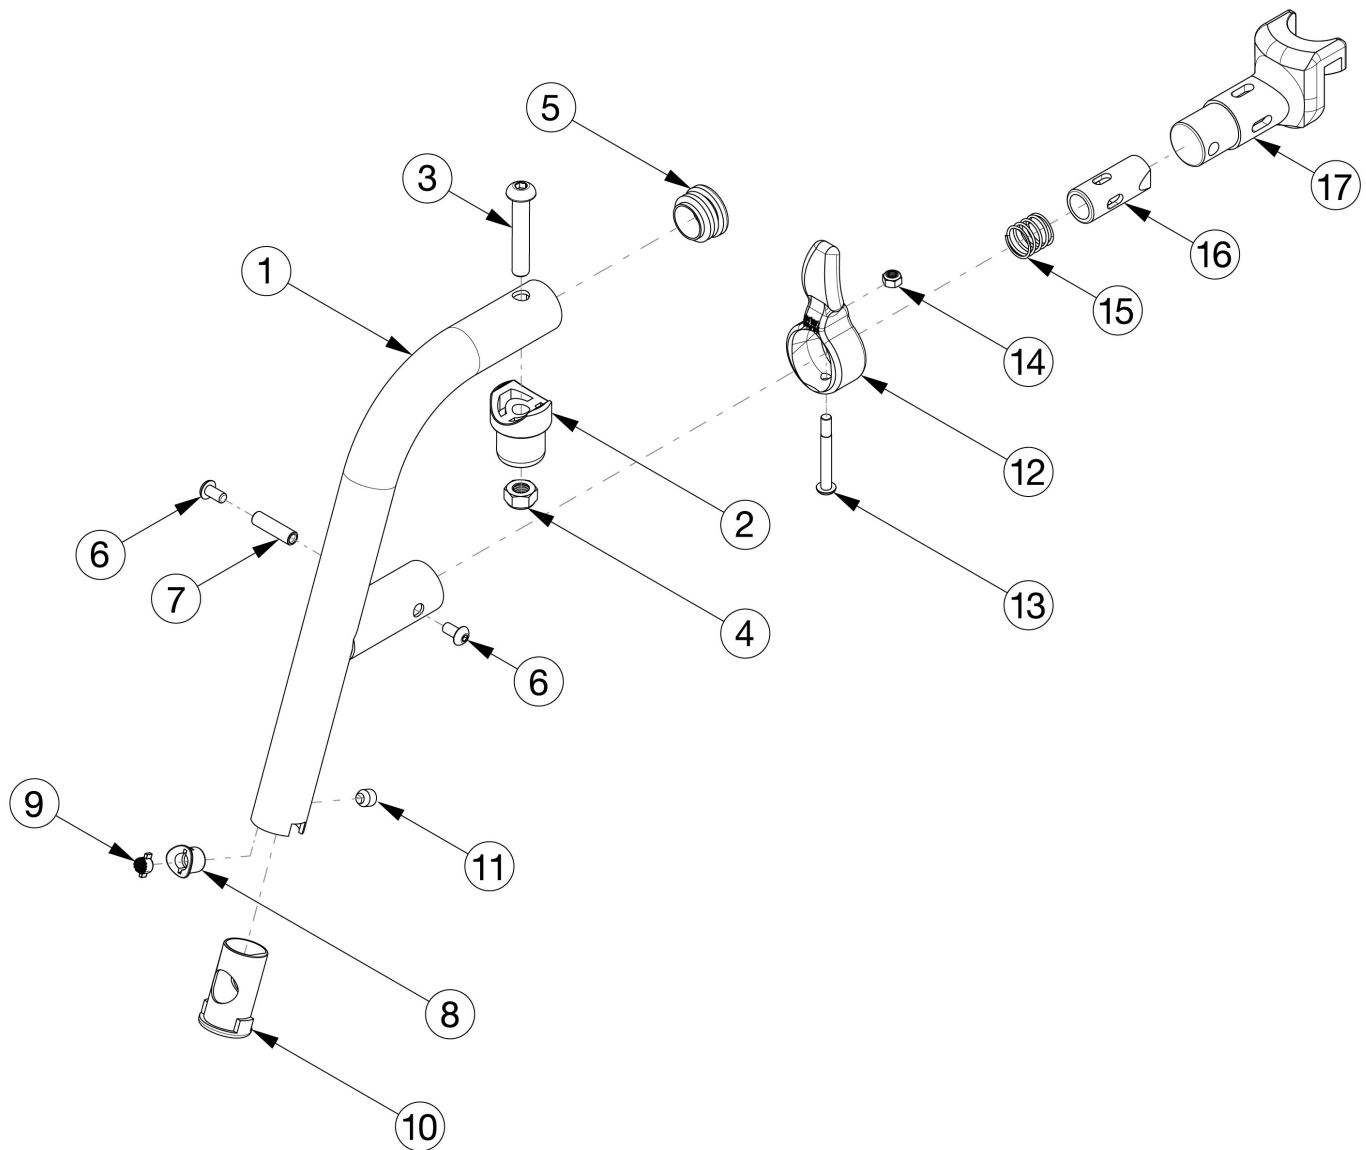

Catalyst E Hangers - 70 Degree Extension Tube

If changing degree of hanger, new extension tubes may be needed

Item Number	Part Number	Description	Quantity
1-17	115918_ _ _	70° Cleat Hanger Assembly, 4-Way-In-Line, Catalyst E	1
1-17	115919_ _ _	70° Cleat Hanger Assembly, 4-Way - Out Left, Catalyst E _ _ _	1
1-17	115920_ _ _	70° Cleat Hanger Assembly, 4-Way - Out Right, Catalyst E _ _ _	1
12 - 17	003225	Assembled 4-Way In Line Hanger Release	1
12 - 17	003225INST	Assembled 4-Way In Line Hanger Release with Instruction	1

Item Number	Part Number	Description	Quantity
12 - 17	003643	Assembled 4-Way Out Hanger Release, Left	1
12 - 17	003643INST	Assembled 4-Way Out Hanger Release, Left with Instruction	1
12 - 17	003642	Assembled 4-Way Out Hanger Release, Right	1
12 - 17	003642INST	Assembled 4-Way Out Hanger Release, Right with Instruction	1
8 - 11	115845	Cleat Hanger Adjustment Hardware	1
2	000032	Footrest Hanger Pivot Saddle	1
3	100673	M8 x 45 BTN SHCS BLKZC	1
4	100659	M8 Nylock Nut Blk Zn	1
5	100804	Tube End Plug 1"	1
6	100669	M5 x 10 BTN SHCS BLKZC w/Patch	2
7	000073	M5 x 24 Threaded Barrel	1
8	111949	Hanger Cleat Housing	1
9	111950	Hanger Cleat	1
10	111948	Cleat Hanger Sleeve	1
11	114457	M8 x 8 x 1.25 Cup Point Set Screw w/ Patch	1
12	003228	Hanger Latch, 4-Way, Lever	1
13	001374	M5 x 40 BHCS P/THD BLKZC	1
14	100657	M5 Nylock Nut Blk Zn	1
15	000119	Hanger Spring	1
16	003227	Hanger Latch, 4-Way, Pin	1
17	003226	Hanger Latch, 4-Way, Bracket	1