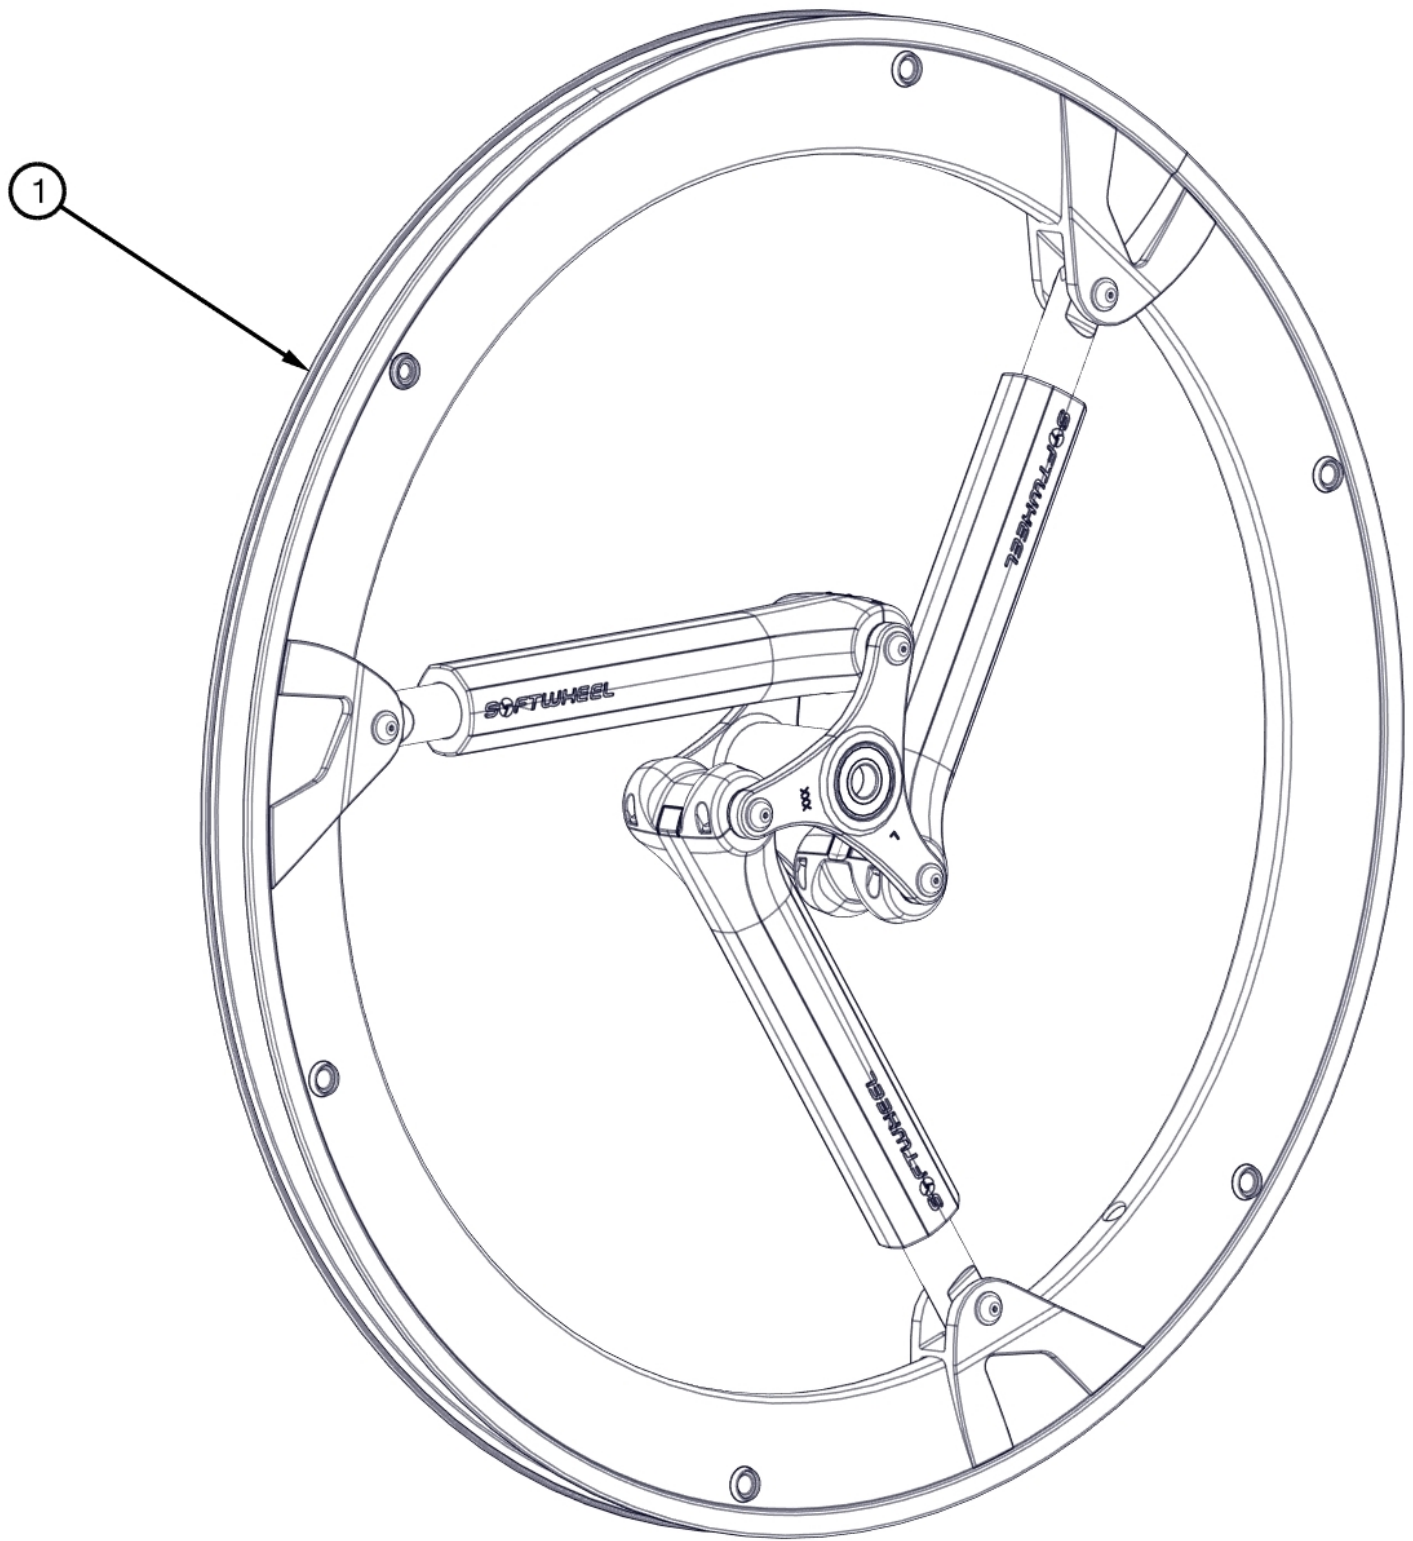

SoftWheel

SoftWheels are only sold in pairs. If changing wheel size and anti-tips are present, new anti-tips may be required. If changing wheel size or style, new axles may be needed. Only available in the listed sizes below. All other sizes are discontinued.

Item Number	Part Number	Description	Quantity
1d	103234	Wheel Softwheel Acrobat Aluminum 24" Stage 4 (159-185 Lbs), PAIR	1
1e	103235	Wheel Softwheel Acrobat Aluminum 24" Stage 5 (186-218 Lbs), PAIR	1
1j	103240	Wheel Softwheel Acrobat Aluminum 25" Stage 4 (159-185 Lbs), PAIR	1
1k	103241	Wheel Softwheel Acrobat Aluminum 25" Stage 5 (186-218 Lbs), PAIR	1
1l	103242	Wheel Softwheel Acrobat Aluminum 25" Stage 6 (219-300 Lbs), PAIR	1
1p	103258	Wheel Softwheel Acrobat Magnesium 24" Stage 4 (159-185 Lbs), PAIR	1
1q	103259	Wheel Softwheel Acrobat Magnesium 24" Stage 5 (186-218 Lbs), PAIR	1
1r	103260	Wheel Softwheel Acrobat Magnesium 24" Stage 6 (219-300 Lbs), PAIR	1
1v	103264	Wheel Softwheel Acrobat Magnesium 25" Stage 4 (159-185 Lbs), PAIR	1