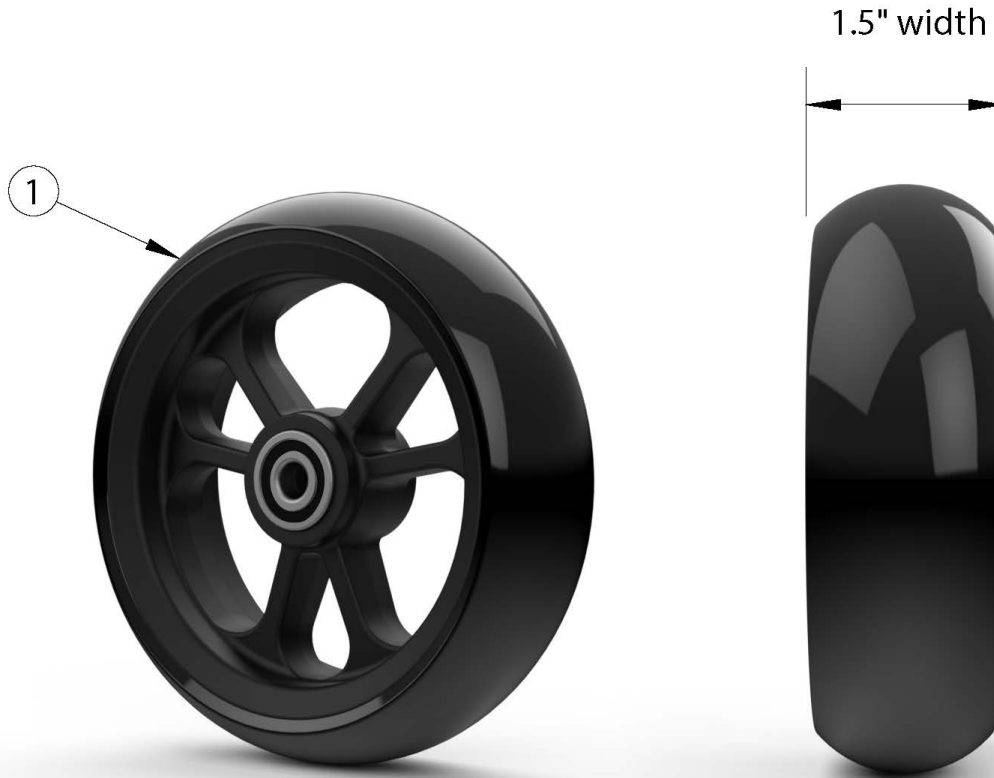

# Catalyst E Casters - 1.5" Poly

*If changing size of casters, new forks may be needed.*

Item Number	Part Number	Description	Quantity
1a	111842	Caster 4 x 1.5" Poly	1
1b	111843	Caster 5 x 1.5" Poly	1
1c	111844	Caster 6 x 1.5" Poly	1