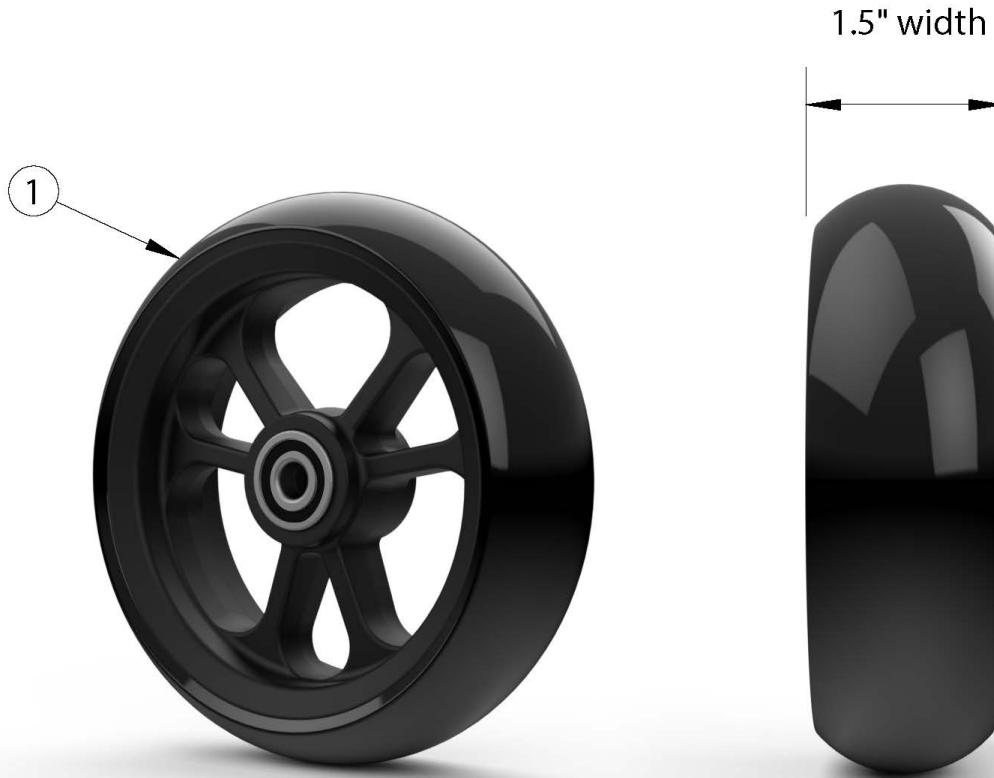

CR45 Casters - 1.5" Poly

If changing size of casters, new forks may be needed.

Item Number	Part Number	Description	Quantity
1a	111842	Caster 4 x 1.5" Poly	1
1b	111843	Caster 5 x 1.5" Poly	1
1c	111844	Caster 6 x 1.5" Poly	1