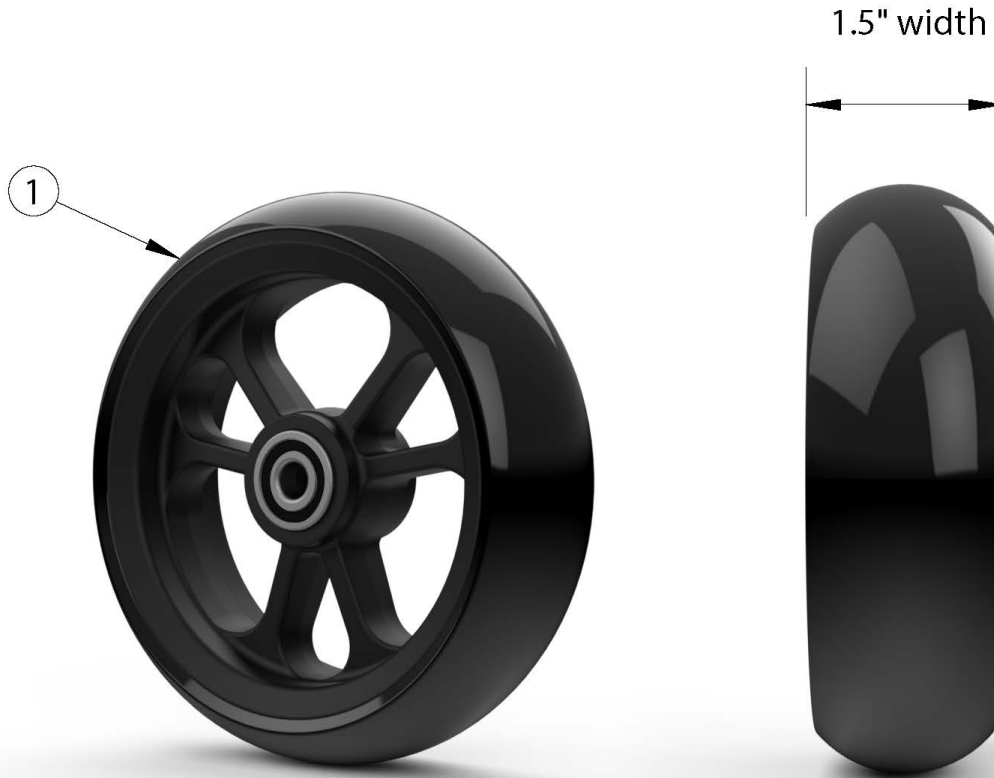

# Focus Casters - 1.5" Poly

*If changing size of casters, new forks may be needed.*

Item Number	Part Number	Description	Quantity
1a	111843	Caster 5 x 1.5" Poly <i>Replaced part numbers 100807 and 103014</i>	1
1b	111844	Caster 6 x 1.5" Poly <i>Replaced part number 100786</i>	1