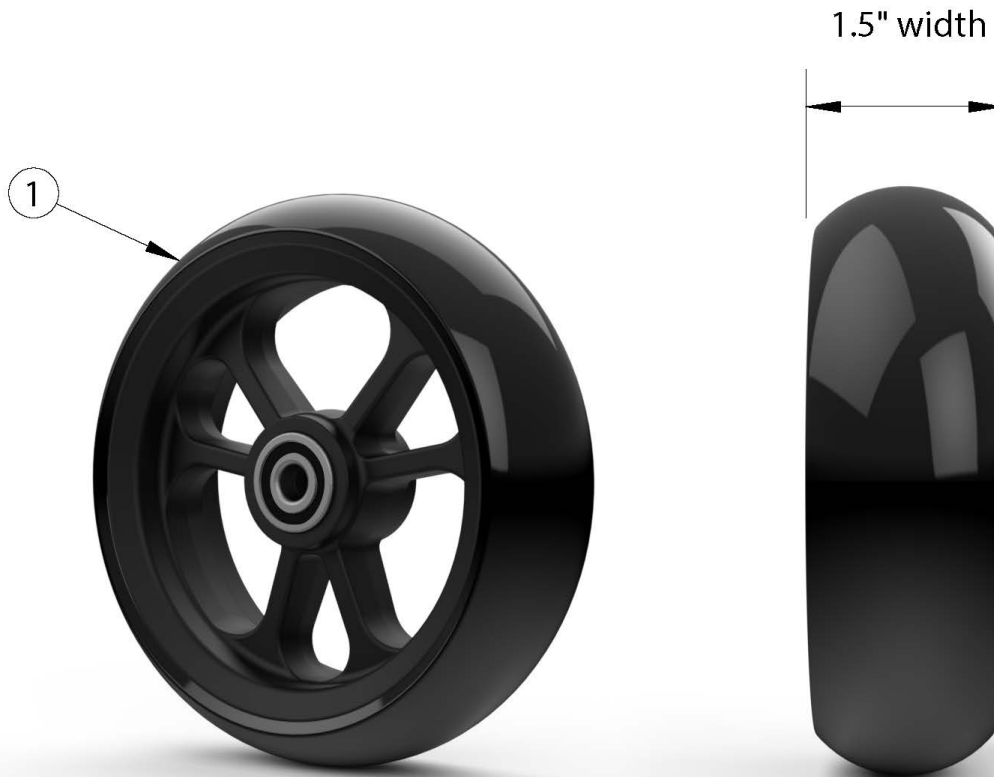

Arc 1.5" Poly Casters

If changing size of casters, new forks may be needed.

Item Number	Part Number	Description	Quantity
1a	111843	Caster 5 x 1.5" Poly	1
1b	111844	Caster 6 x 1.5" Poly	1