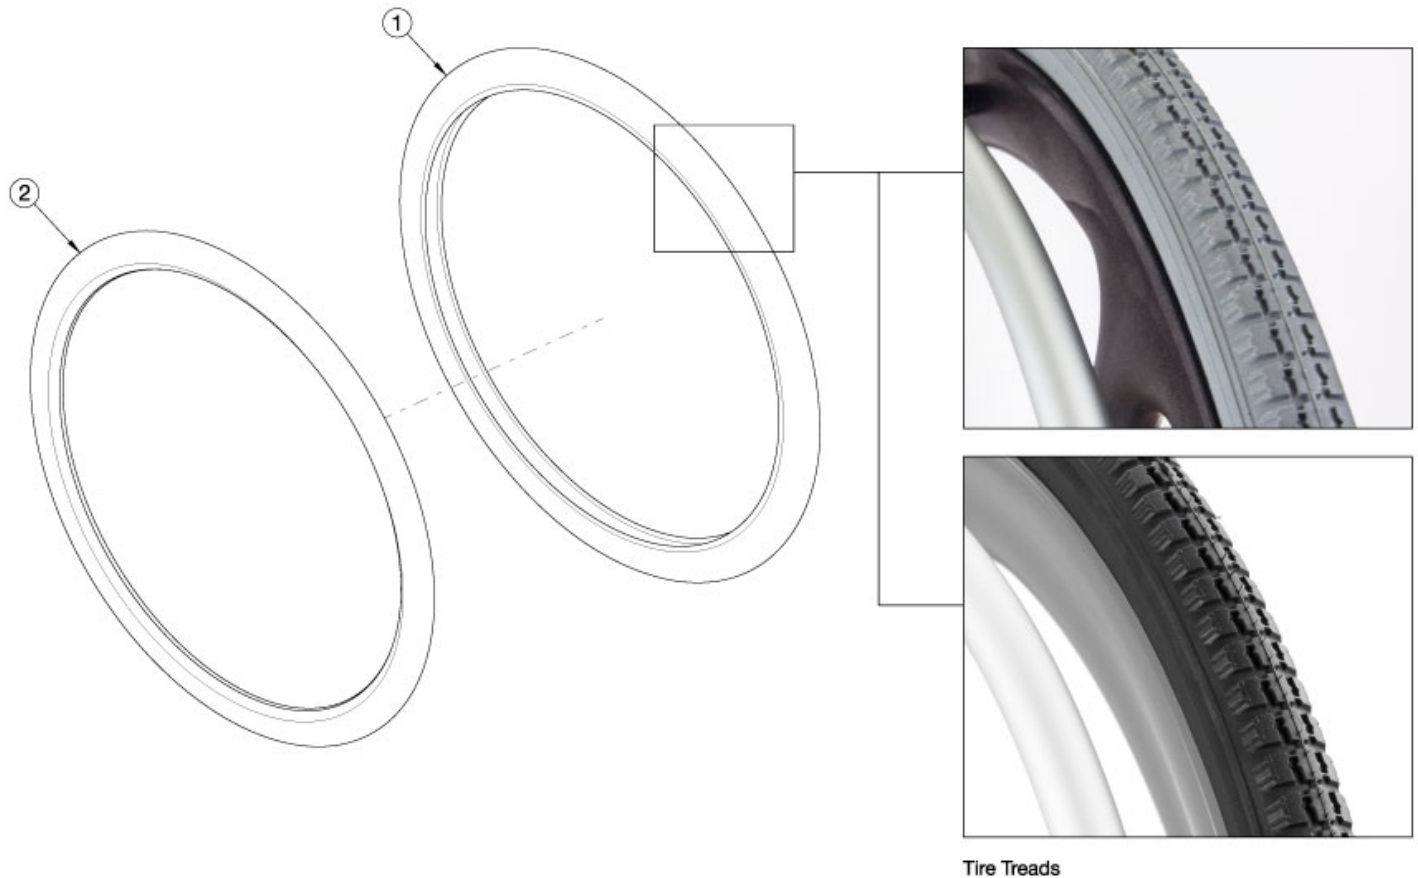

# Rogue ALX Tires - Pneumatic with Airless Insert (Formerly Tsunami)

Please note tab mounted handrims must be installed prior to the tire being installed. If a 24" Pneumatic with Airless Insert tire is needed, please see the full wheel / tire/ handrim assembly selections.

Item Number	Part Number	Description	Quantity
1a, 2a	118155	Tire 20" x 1 3/8" Pneumatic (Black) and Airless Insert Kit	1
1b, 2b	118209	Tire 22" x 1 3/8" Pneumatic (Black) and Airless Insert Kit	1
1d, 2d	120637	Tire 26" x 1 3/8" Pneumatic (Black) and Airless Insert Kit	1
1a	100911	Tire 20" x 1 3/8" Pneumatic, Gray	1
1a	116843	Tire 20" x 1 3/8" Pneumatic, Black	1
1b	100634	Tire 22" x 1 3/8" Pneumatic, Gray	1
1b	116735	Tire 22" x 1 3/8" Pneumatic, Black	1
1d	116844	Tire 26" x 1 3/8" Pneumatic, Black	1