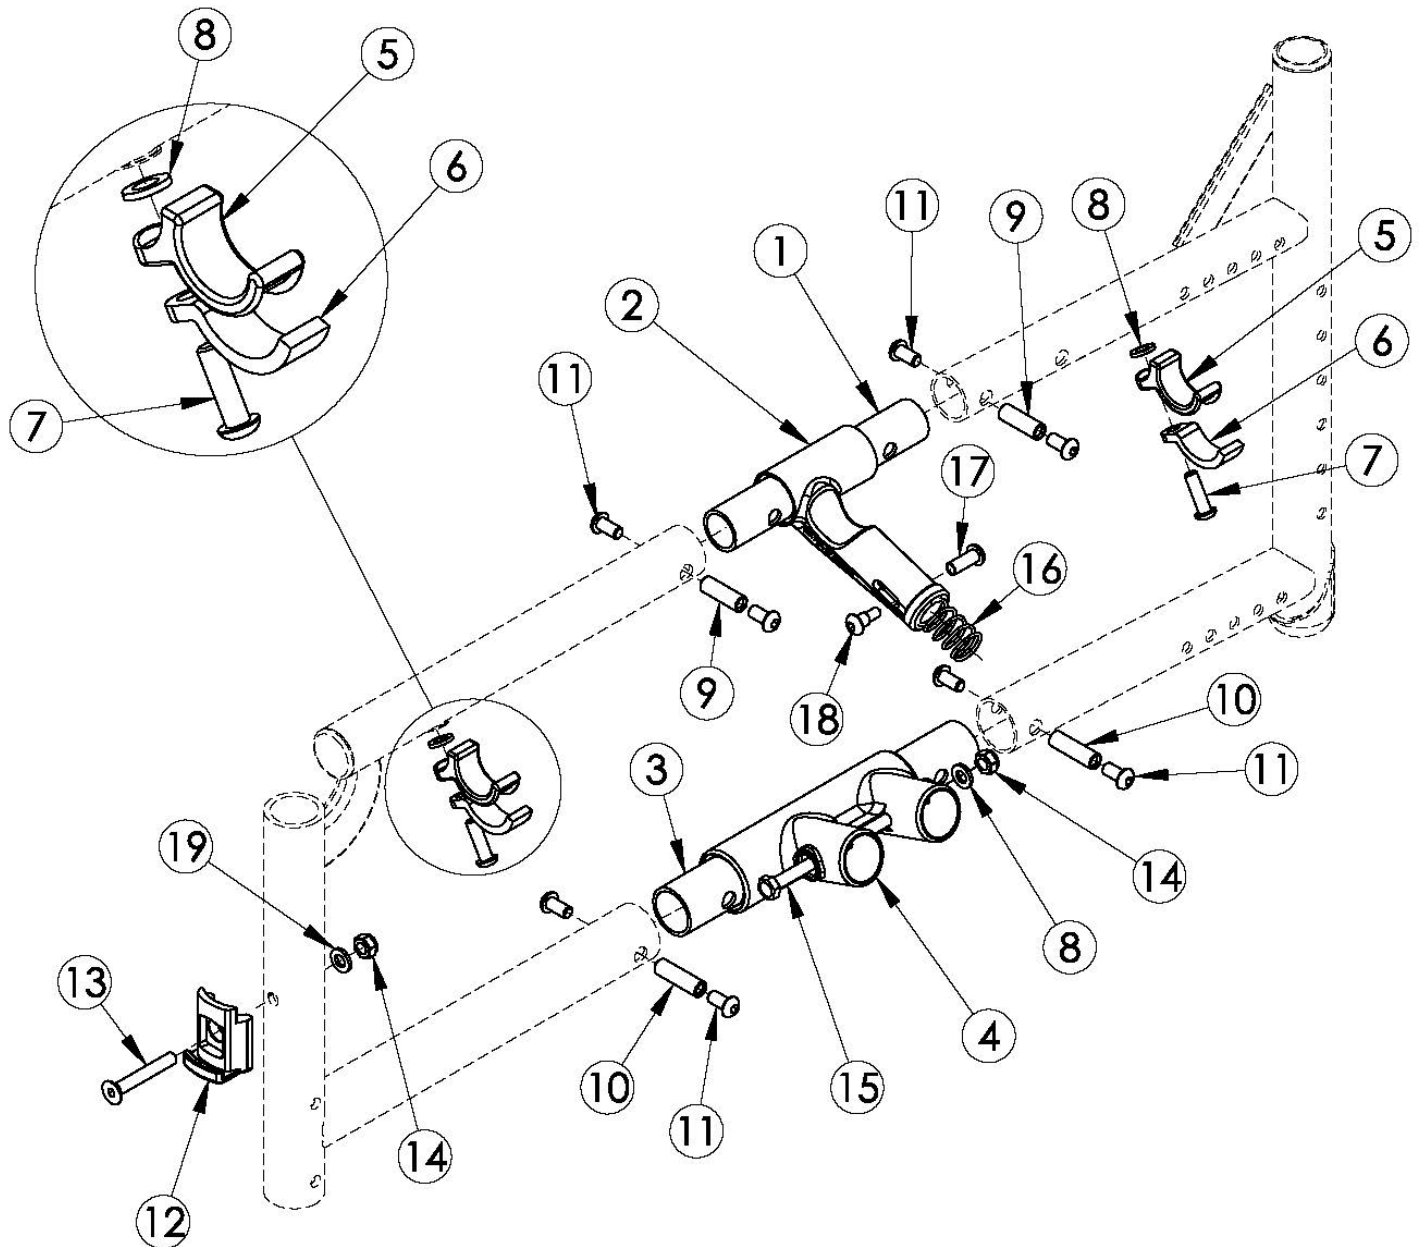

Catalyst 5Vx Side Frame Assembly

Upper Pivot Assemblies are based on seat width

Item Number	Part Number	Description	Quantity
2a, 16 - 18	500024	Upper Pivot Assembly 14" Width <i>This kit also contains the 14" slider link (not pictured)</i>	1
2b, 16 - 18	500025	Upper Pivot Assembly 15" Width <i>This kit also contains the 15" slider link (not pictured)</i>	1
2b, 16 - 18	500026	Upper Pivot Assembly 16" Width <i>This kit also contains the 16" slider link (not pictured)</i>	1