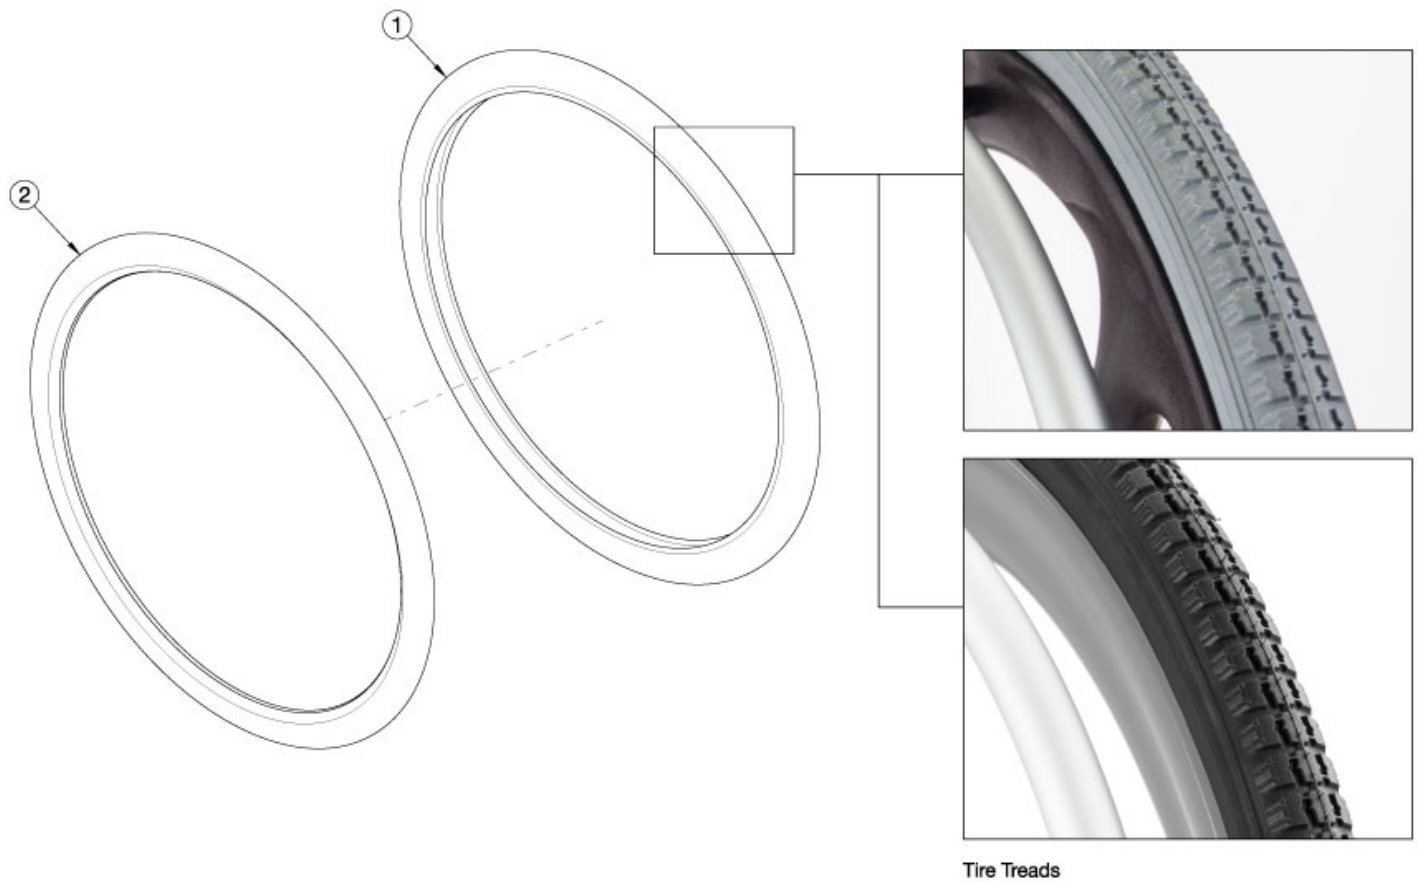

Spark Tires - Pneumatic with Airless Insert

Please note tab mounted handrims must be installed prior to the tire being installed. If a 24" Pneumatic with Airless Insert tire is needed, please see the full wheel / tire/ handrim assembly selections.

Item Number	Part Number	Description	Quantity
1a, 2a	110020	Tire 18" x 1 3/8" Pneumatic (Gray) and Airless Insert Kit	1
1b, 2b	118155	Tire 20" x 1 3/8" Pneumatic (Black) and Airless Insert Kit	1
1c, 2c	118209	Tire 22" x 1 3/8" Pneumatic (Black) and Airless Insert Kit	1
1a	101587	Tire 18" x 1 3/8" Pneumatic, Gray	1
1b	100911	Tire 20" x 1 3/8" Pneumatic, Gray	1
1b	116843	Tire 20" x 1 3/8" Pneumatic, Black	1
1c	100634	Tire 22" x 1 3/8" Pneumatic, Gray	1
1c	116735	Tire 22" x 1 3/8" Pneumatic, Black	1
2a	101092	Airless Insert 18"	1

See Page 2 for Discontinued Wheels.

Tire Component Chart (Discontinued Wheels)

Wheel		1 3/8" Street Pneumatic			1" High Pressure			1 3/8" Euro Trek Knobby			1" Schwalbe				1 3/8" Schwalbe HS-127			2" Mountain			
Wheel	Wheel Part #	Tire	Inner Tube	Rim Strip	Tire	Inner Tube	Rim Strip	Tire	Inner Tube	Rim Strip	Mara-thon Tire	One Tire	Inner Tube	Rim Strip	Tire	Inner Tube	Rim Strip	Tire	Inner Tube	Rim Strip	
18" Ki Spoke	200529	101587	101588	101137																	
20" Ki Spoke	200530	100911	100912	101137	102957	102844	101137														
22" Ki Spoke	200531	100634	100588	101908	102961	100609	101908											101475	100588	101908	
24" Ki Spoke	200532	111818	100589	100596	102958	100580	100596	102982	100589	100596	100864	103176	100580	100596	102920	100589	100596	101476	101188	100596	
25" Ki Spoke	200533				102959	101457	101452				101357	103177	101457	101452				100166	100208	101452	
26" Ki Spoke	200534	100636	100590	100608	102960	100582	100597				100865		100582	100597							
20" 5-Spoke X Core	101961	100911	100912	101137																	
22" 5-Spoke X Core	101962	100634	100588	101908																	
24" 5-Spoke X Core	100960	111818	100589	100596				102982	100589	100596					102920	100589	100596				