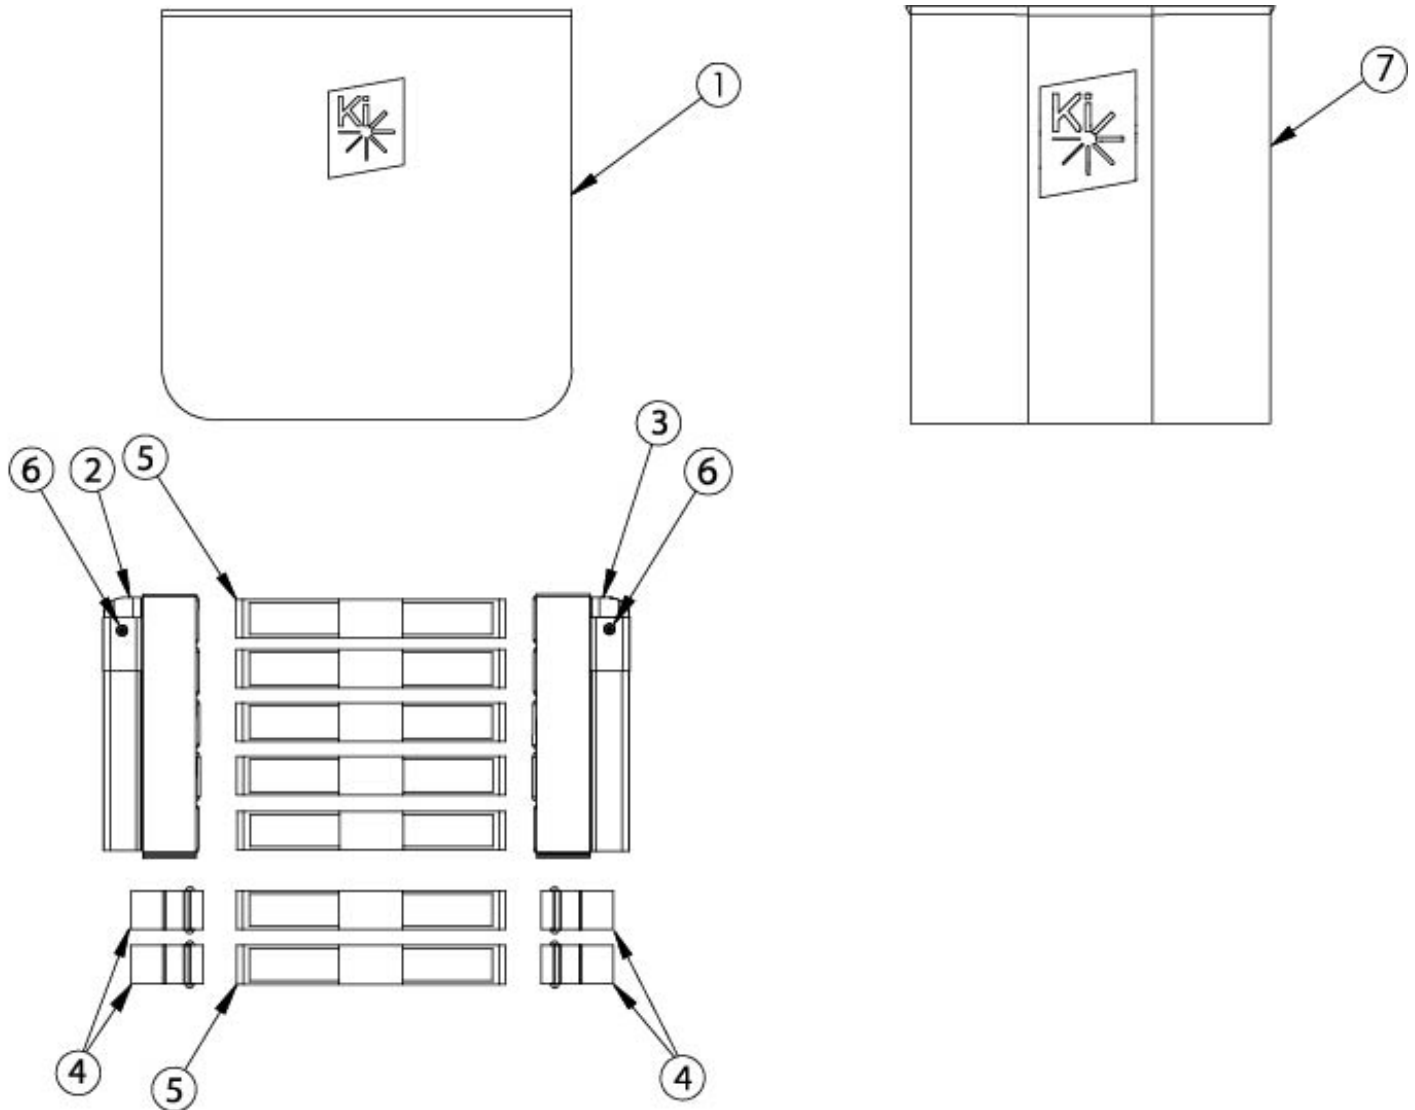

# Catalyst Tension Adjustable Back Upholstery - Height Adjustable Depth Adjustable Backposts

Backrest Range and Height	Wings	Total Strap Qty	Total D-Ring Qty
Short 13"	003096 003097	5	0
Short 14" - 15"	003096 003097	6	2
Short 16" - 17" Medium 16" - 17"	003096 003097	7	4
Medium 18" - 19"	003096 003097	8	6
Medium 20" Tall 20" - 21"	003096 003097	9	8
Tall 22" - 23"	003096 003097	10	10
Tall 24"	003096 003097	11	12