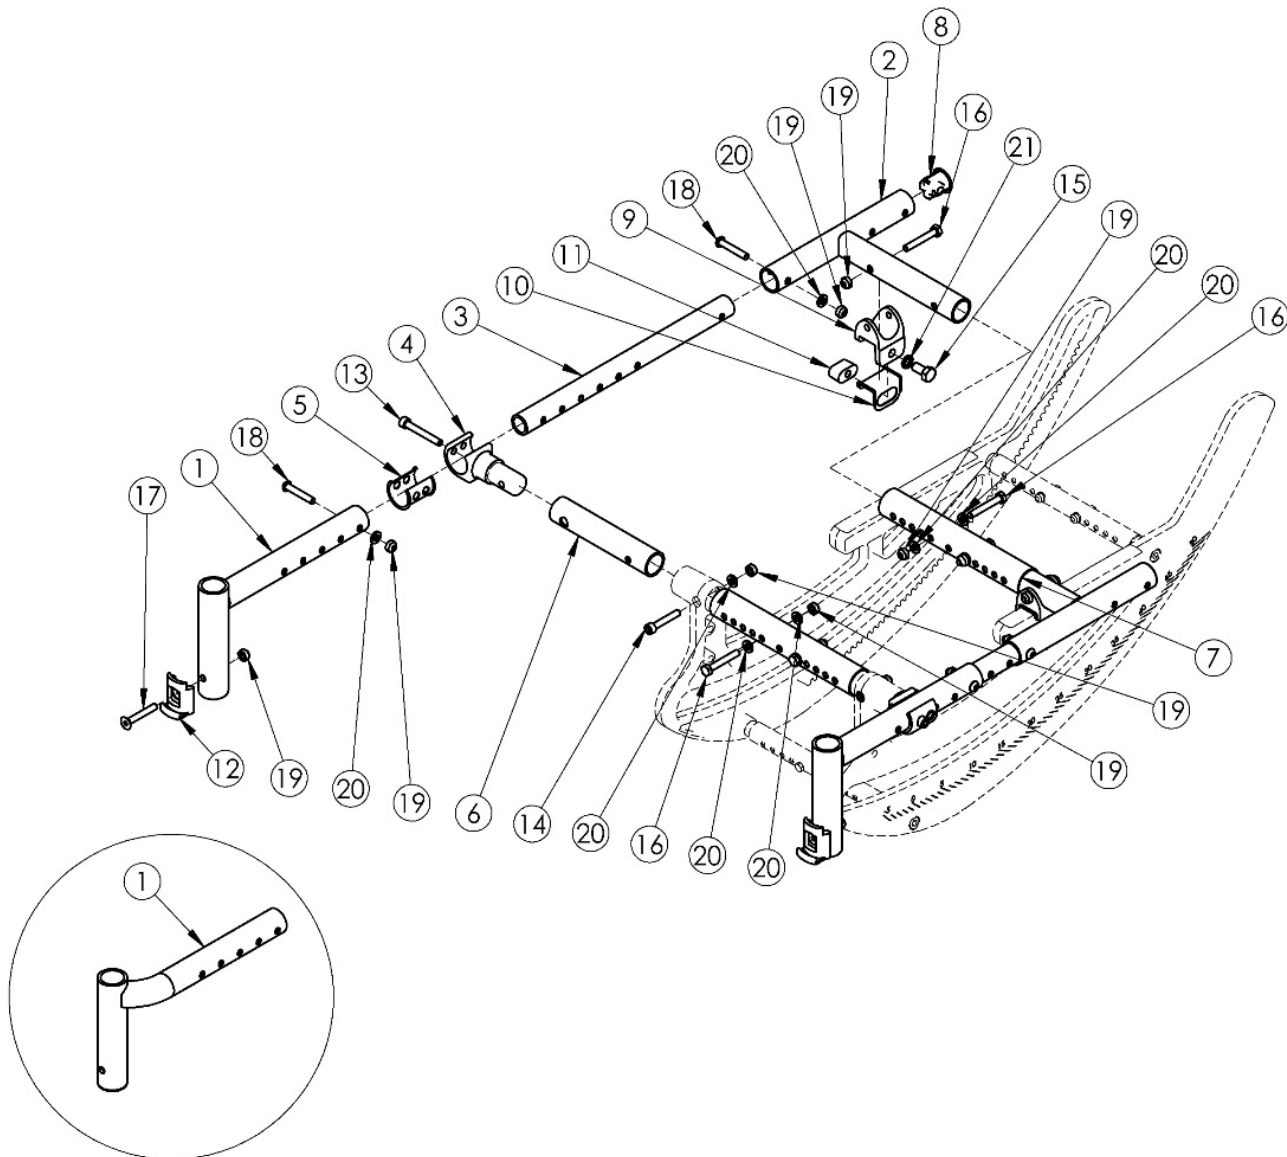

# Focus CR Seat Frame

Offset seat tube (1d-1i)

*If changing to Offset Seat Tubes/Offset Hangers, Tilt Stops are required.*

Item Number	Part Number	Description	Quantity	Retail
1a	001038	Seat Tube Weld Front Short TILT	2	\$85.35
1b	001039	Seat Tube Weld Front Medium TILT	2	\$85.35
1c	001040	Seat Tube Weld Front Long HD	2	\$144.67
1d	001046	Seat Tube Weld Front Offset Right Short TILT	1	\$85.35
1e	001047	Seat Tube Weld Front Offset Right Medium TILT	1	\$85.35

Item Number	Part Number	Description	Quantity	Retail
1f	001048	Seat Tube Weld Front Offset Right Long HD TILT	1	\$144.67
1g	001049	Seat Tube Weld Front Offset Left Short TILT	1	\$85.35
1h	001050	Seat Tube Weld Front Offset Left Medium TILT	1	\$85.35
1i	001051	Seat Tube Weld Front Offset Left Long HD TILT	1	\$144.67
2	001055	Seat Tube Weldment Rear TILT	2	\$74.32
3	001061	Growth Tube Seat Frame TILT	2	\$37.15
4	001034	Clamp Seat Tube Front TILT	2	\$48.81
5	001035	Sleeve Seat Tube Clamp TILT	2	\$3.43
6	001033	Strut End Seat TILT	2	\$23.54
7a	001011	Growth Strut Base Short Tilt	2	\$18.00
7b	001012	Growth Strut Base Medium Tilt	2	\$18.00
7c	001013	Growth Strut Base Long Tilt	2	\$18.00
8	001028	Tube Plug 1" x .824"	2	\$6.21
9	001062	Saddle Rear Seat Strut TILT	2	\$47.81
10	001063	Liner Saddle Rear TILT	2	\$3.00
11	001064	Rear Seat Retainer TILT	2	\$9.99
12	000336	Latch Block	2	\$35.71
13	101472	M6 x 45 SHCS BLK ZC	2	\$1.50
14	101810	M6 x 35 SHCS BLK ZC	2	\$1.00
15	101828	M8 x 18 HHCS Blk Zn	2	\$1.50
16	101825	M6 x 40 HHCS Blk Zn	6	\$1.00
17	101819	M6 x 40 FHCS Blk Zn	2	\$1.00
18	101811	M6 x 35 BHCS Blk Zn	4	\$1.00
19	100658	M6 Nylock Nut Blk Zn	14	\$1.00
20	100746	M6 Flat Washer Blk Zn	14	\$1.50
21	101834	M8 Hi-Collar Lockwasher Blk Zn	2	\$0.50
7a, 16, 19, 20	501126	Seat Frame Strut Assm Small Focus	1	\$45.16
7b, 16, 19, 20	501127	Seat Frame Strut Assm Medium Focus	1	\$45.16