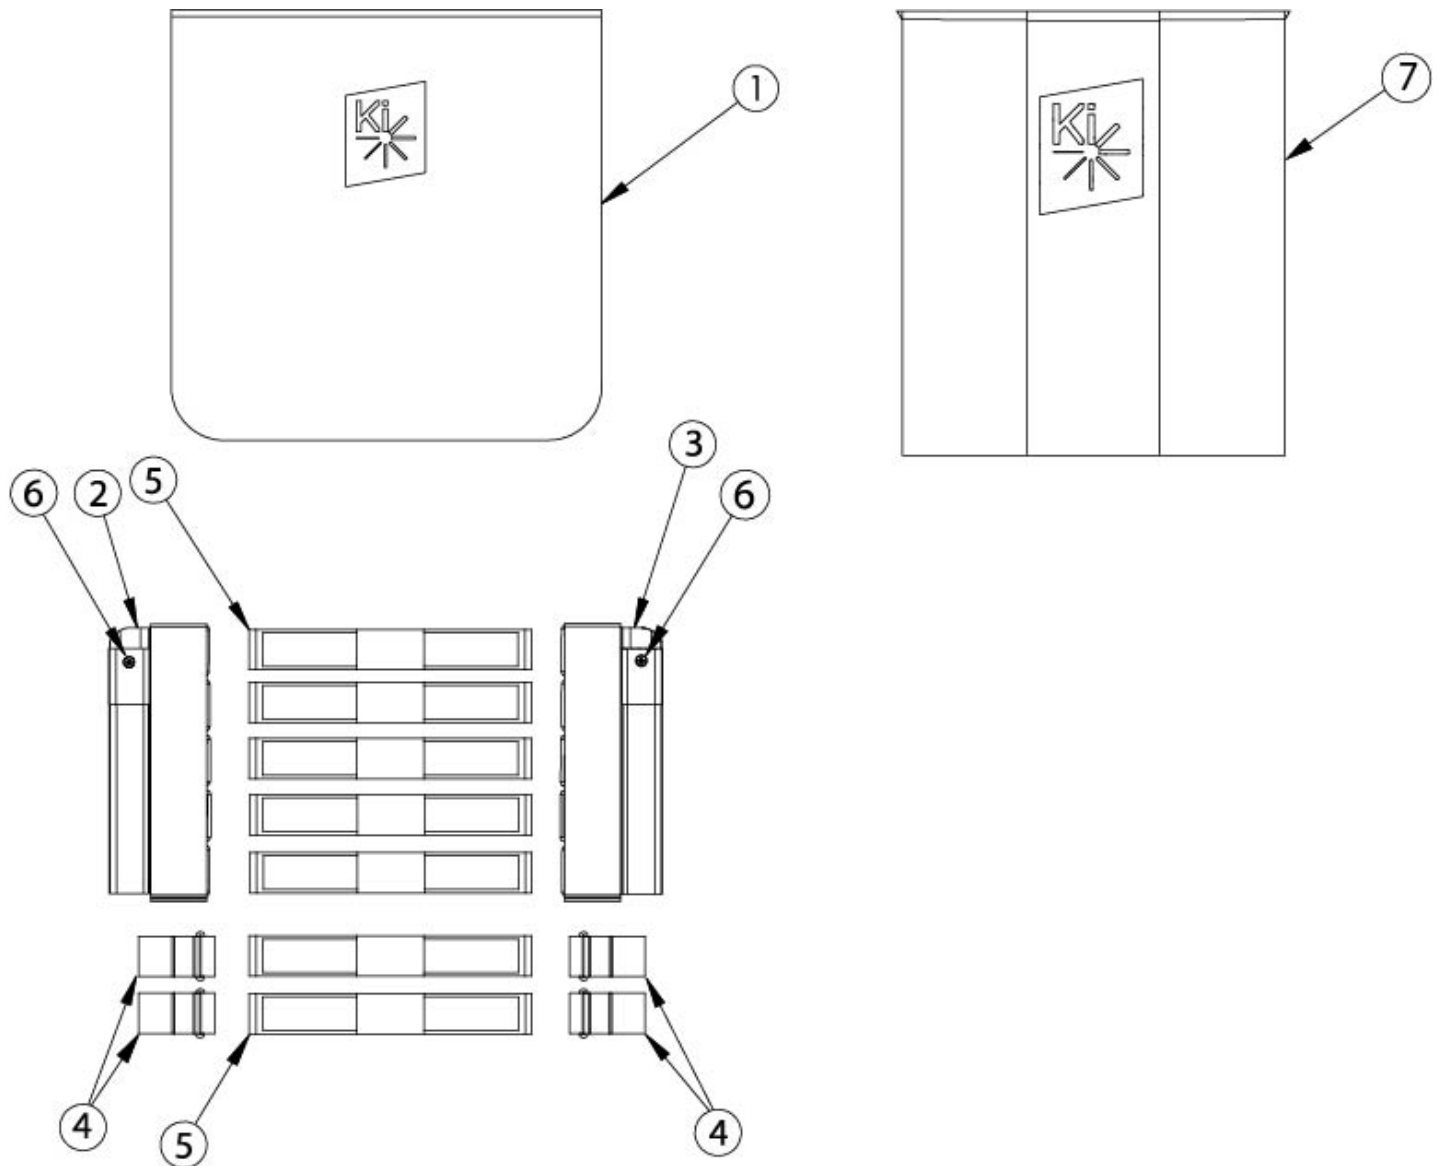

Catalyst Tension Adjustable Back Upholstery - Extra Tall Backposts

Backrest Range and Height	Wings	Total Strap Qty	Total D-Ring Qty
Extra Tall 21"	003096 003097	9	8
Extra Tall 22" - 23"	003096 003097	10	10
Extra Tall 24"	003096 003097	11	12

Assemblies contain the cover, amount of straps and d-rings used for the tallest height of 24".

Item Number	Part Number	Description	Quantity	Retail
1a, 2-4, 5a	506794	Back Upholstery Assembly Tension Adjustable with Standard Cover 16W, 21" - 24", Extra Tall Backposts	1	\$572.00