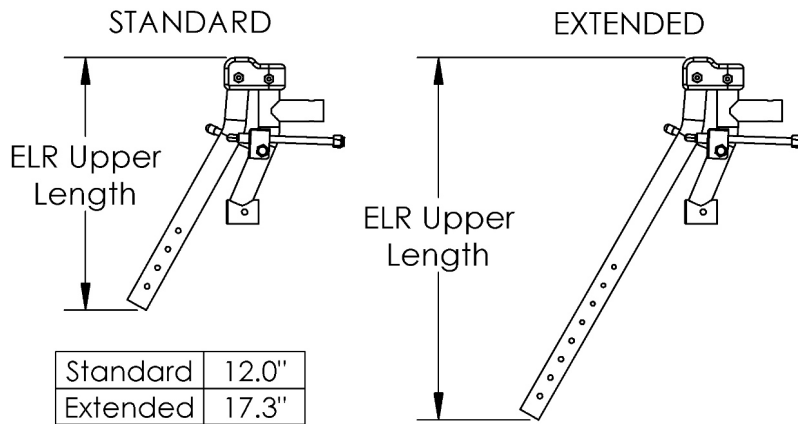

# AADL Catalyst Elevating Leg Rest

Small composite footplates are used on 14-16" seat widths. Large composite footplates are used on 17-22" seat widths <p>

Sizes for assemblies are based on seat width <p>

For a complete Elevating Leg Rest, select an upper assembly and the desired extension tube and footplate assembly

Item Number	Part Number	Description	Quantity	Retail
1a	500553-R	ELR Upper Standard Length Right	1	\$162.93
1b	500553L	ELR Upper Standard Length Left	1	\$162.93
1c	500601R	ELR Upper Extended Length Right	1	\$208.18
1d	500601L	ELR Upper Extended Length Left	1	\$208.18
2	000032	Footrest Hanger Pivot Saddle	1	\$5.15
3	100673	M8 x 45 BTN SHCS BLKZC	1	\$1.55
4	100659	M8 Nylock Nut Blk Zn	1	\$1.03
5	100804	Tube End Plug 1"	1	\$1.55
6	000031	Hanger Bracket	1	\$23.26
7	001158	Lever Swing Away Short	1	\$7.17
8	000352	Hanger Release Pin	1	\$14.96
9	000119	Hanger Spring	1	\$2.99
10	001374	M5 x 40 BHCS P/THD BLKZC	1	\$2.10
11	100657	M5 Nylock Nut Blk Zn	1	\$0.52
6-11	003417	Classic Hanger Latch Assembly, Left	1	\$62.53
6-11	003416	Classic Hanger Latch Assembly, Right	1	\$62.53
12	100667	M6 x 12 BTN SHCS BLKZC w/Patch	1	\$1.55
13	100669	M5 x 10 BTN SHCS BLKZC w/Patch	2	\$1.55
14	101193	Calf Pad Mount Assembly	1	\$22.75
15	000556	ELR Index Spacer	1	\$0.57
16	100668	M6 x 20 CLS10.9 BTN SHCS ZC w/Patch	1	\$1.55
17	000073	M5 x 24 Threaded Barrel	1	\$3.71
18a	101585	Calf Pad	1	\$19.68
18b	101470	Pediatric Calf Pad <i>Used on 14" wide chairs</i>	1	\$25.75
19	000034	Sleeve 3/4" x 1 1/2"	1	\$3.59