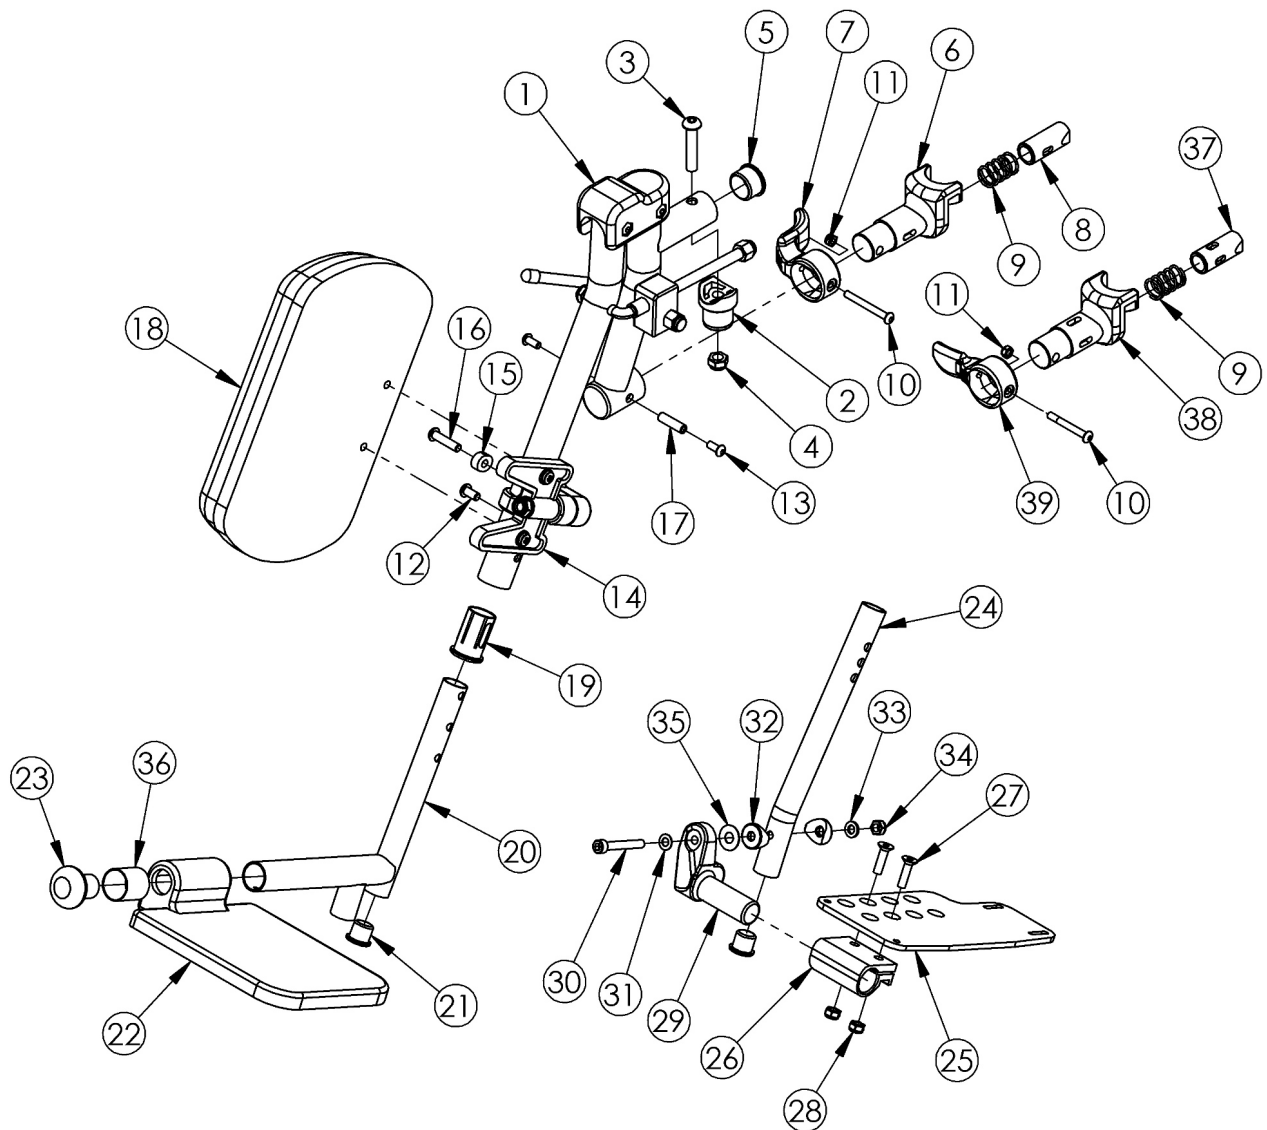

AADL Catalyst Elevating Leg Rest

Small composite footplates are used on 14-16" seat widths. Large composite footplates are used on 17-22" seat widths <p>

Sizes for assemblies are based on seat width <p>

For a complete Elevating Leg Rest, select an upper assembly and the desired extension tube and footplate assembly

Item Number	Part Number	Description	Quantity	Retail
1a	500553-R	ELR Upper Standard Length Right	1	$162.93
1b	500553L	ELR Upper Standard Length Left	1	$162.93
1c	500601R	ELR Upper Extended Length Right	1	$208.18
1d	500601L	ELR Upper Extended Length Left	1	$208.18
2	000032	Footrest Hanger Pivot Saddle	1	$5.15
3	100673	M8 x 45 BTN SHCS BLKZC	1	$1.55
4	100659	M8 Nylock Nut Blk Zn	1	$1.03
5	100804	Tube End Plug 1"	1	$1.55
6	000031	Hanger Bracket	1	$23.26
7	001158	Lever Swing Away Short	1	$7.17
8	000352	Hanger Release Pin	1	$14.96
9	000119	Hanger Spring	1	$2.99
10	001374	M5 x 40 BHCS P/THD BLKZC	1	$2.10
11	100657	M5 Nylock Nut Blk Zn	1	$0.52
6-11	003417	Classic Hanger Latch Assembly, Left	1	$62.53
6-11	003416	Classic Hanger Latch Assembly, Right	1	$62.53
12	100667	M6 x 12 BTN SHCS BLKZC w/Patch	1	$1.55
13	100669	M5 x 10 BTN SHCS BLKZC w/Patch	2	$1.55
14	101193	Calf Pad Mount Assembly	1	$22.75
15	000556	ELR Index Spacer	1	$0.57
16	100668	M6 x 20 CLS10.9 BTN SHCS ZC w/Patch	1	$1.55
17	000073	M5 x 24 Threaded Barrel	1	$3.71
18a	101585	Calf Pad	1	$19.68
18b	101470	Pediatric Calf Pad <i>Used on 14" wide chairs</i>	1	$25.75
19	000034	Sleeve 3/4" x 1 1/2"	1	$3.59