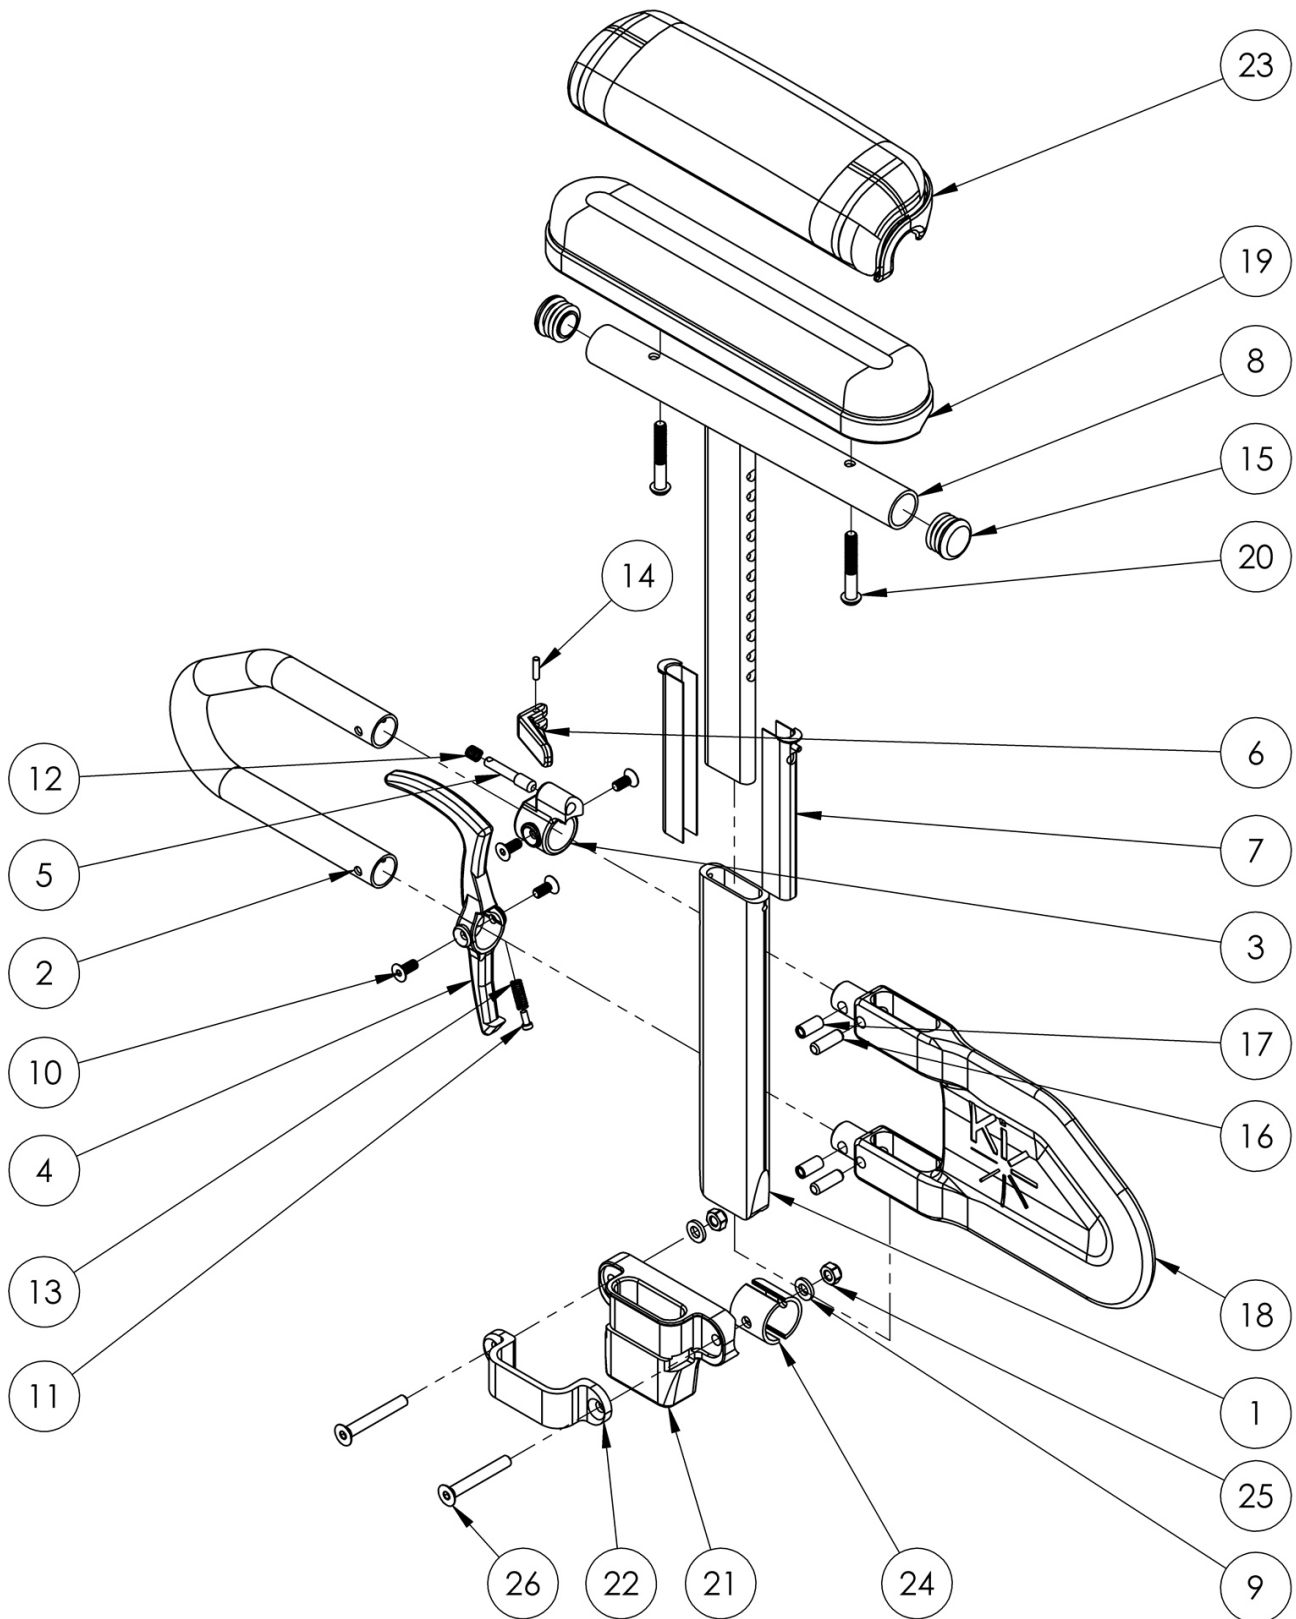

Focus CR Height Adjustable T-Arm

This design effective December 6, 2017 <p>

Not available with Heavy Duty Option

Item Number	Part Number	Description	Quantity	Retail
1-7, 10-14, 16-18	004160	Height Adjustable T-Arm Lower Assembly Short <i>Does not include t-arm upper, arm pad or arm pad screws</i>	1	\$130.33
1-7, 8a, 10-18	003463	Height Adjustable T-Arm Short Desk <i>Does not include arm pad or arm pad screws</i>	1	\$203.90
1-7, 8b, 10-18	003464	Height Adjustable T-Arm Short Full <i>Does not include arm pad or arm pad screws</i>	1	\$203.90
1-7, 8a, 10-18, 19b, 20a	505646	Height Adj T-Arm Assm w/ Short Side Shield and Standard Pad Desk	1	\$210.52
1-7, 8b, 10-18, 19a, 20a	505644	Height Adj T-Arm Assm w/ Short Side Shield and Standard Pad Full	1	\$210.52
1-7, 8a, 10-18, 20b, 23b	505650	Height Adj T-Arm Assm w/ Short Side Shield and Waterfall Pad Desk	1	\$219.96
1-7, 8b, 10-18, 20b, 23a	505648	Height Adj T-Arm Assm w/ Short Side Shield and Waterfall Pad Full	1	\$219.96
1-7, 8a, 10-18, 19b, 20a	505647	Height Adj T-Arm Assm w/ Short Side Shield and Standard Pad Desk, PAIR	1	\$421.04
1-7, 8b, 10-18, 19a, 20a	505645	Height Adj T-Arm Assm w/ Short Side Shield and Standard Pad Full, PAIR	1	\$421.04
1-7, 8a, 10-18, 20b, 23b	505651	Height Adj T-Arm Assm w/ Short Side Shield and Waterfall Pad Desk, PAIR	1	\$476.45
1-7, 8b, 10-18, 20b, 23a	505649	Height Adj T-Arm Assm w/ Short Side Shield and Waterfall Pad Full, PAIR	1	\$476.45
1-7, 8a, 9-18, 19b, 20a, 21, 22, 24-26	506083	Height Adj T-Arm Assm w/ Short Side Shield and Standard Pad Desk and Receiver, FOCUS	1	\$272.84
1-7, 8b, 9-18, 19a, 20a, 21, 22, 24-26	506084	Height Adj T-Arm Assm w/ Short Side Shield and Standard Pad Full and Receiver, FOCUS	1	\$272.84
1-7, 8a, 9-18, 20b, 21, 22, 23b, 24-26	506085	Height Adj T-Arm Assm w/ Short Side Shield and Waterfall Pad Desk and Receiver, FOCUS	1	\$293.25
1-7, 8b, 9-18, 20b, 21, 22, 23a, 24-26	506086	Height Adj T-Arm Assm w/ Short Side Shield and Waterfall Pad Full and Receiver, FOCUS	1	\$293.25
1-7, 8a, 9-18, 19b, 20a, 21, 22, 24-26	506087	Height Adj T-Arm Assm w/ Short Side Shield and Standard Pad Desk and Receiver PAIR, FOCUS	1	\$545.67
1-7, 8b, 9-18, 19a, 20a, 21, 22, 24-26	506088	Height Adj T-Arm Assm w/ Short Side Shield and Standard Pad Full and Receiver PAIR, FOCUS	1	\$545.67
1-7, 8a, 9-18, 20b, 21, 22, 23b, 24-26	506089	Height Adj T-Arm Assm w/ Short Side Shield and Waterfall Pad Desk and Receiver PAIR, FOCUS	1	\$586.51
1-7, 8b, 9-18, 20b, 21, 22, 23a, 24-26	506090	Height Adj T-Arm Assm w/ Short Side Shield and Waterfall Pad Full and Receiver PAIR, FOCUS	1	\$586.51
3, 5, 6, 10, 12, 14	505490	Height Adj T-Arm Upper Latch Assembly	1	\$39.76