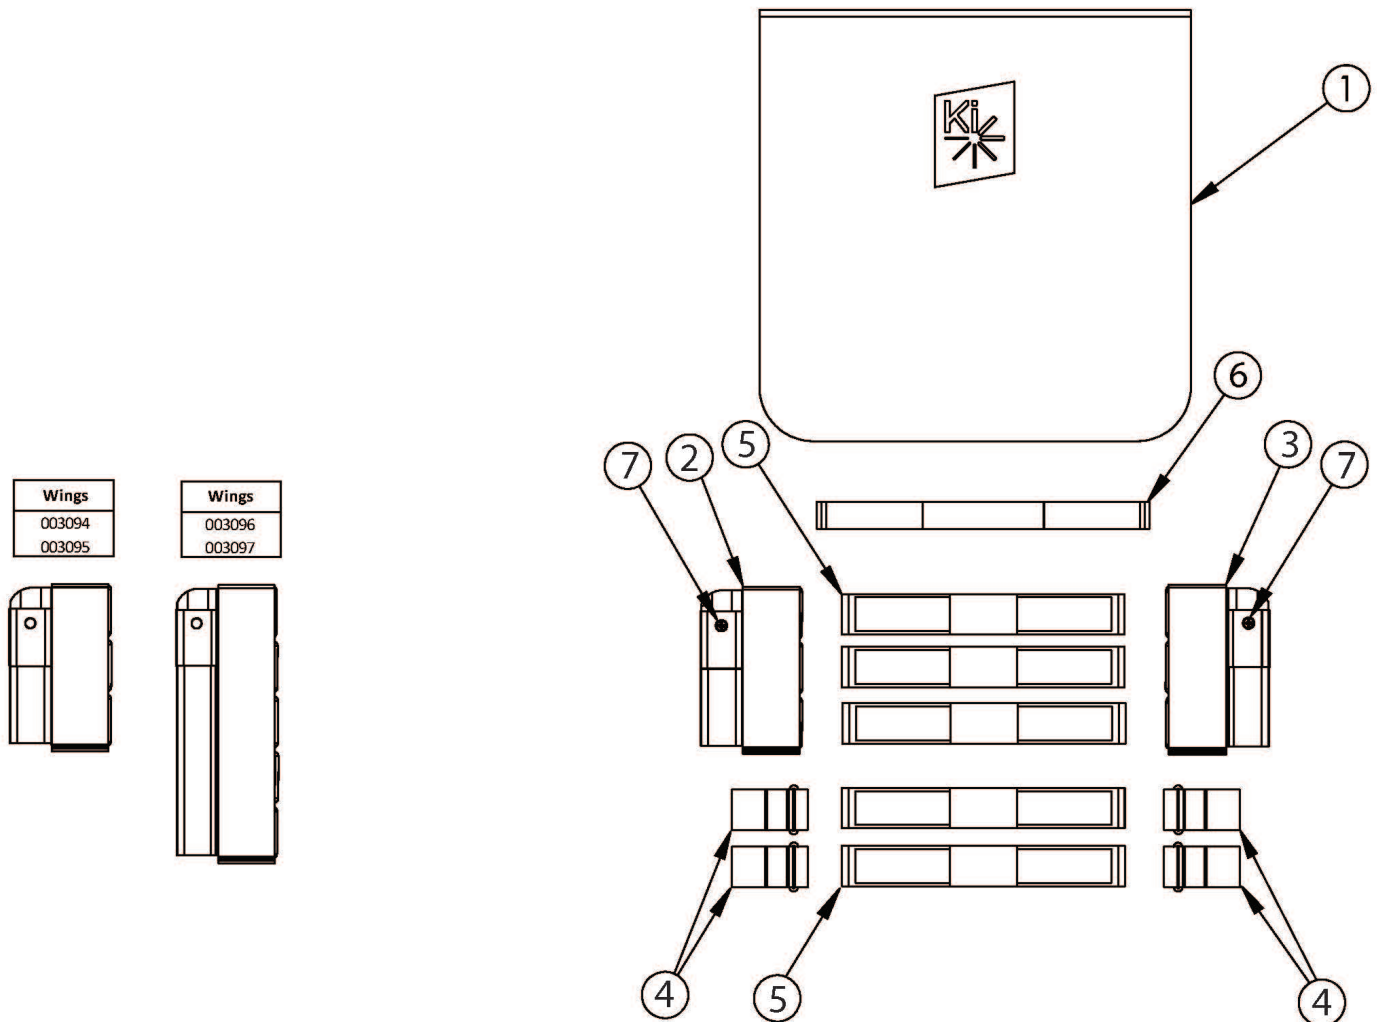

Catalyst Tension Adjustable Back Upholstery - Standard Backposts

Wings
003094
003095

Wings
003096
003097

Backrest Range and Height	Wings	Total Strap Qty	Total D-Ring Qty
Short 8.5"	003094 003095	3	0
Short 9.5" - 10.5"	003094 003095	4	2
Short 11.5"	003094 003095	5	4
Medium 12.5"	003096 003097	5	0
Medium 13.5" - 14.5"	003096 003097	6	2
Medium 15.5"	003096	7	4
Tall 16.5" - 17.5"	003096 003097	7	4
Tall 18.5" - 19.5 "	003096 003097	8	6

Assemblies contain the cover, amount of straps and d-rings used for the tallest height listed in the assembly. <p>Tension Straps (6a-6d) are based on seat width and used with the combination of Fold Down Push Handle and Tension Adjustable Back Upholstery