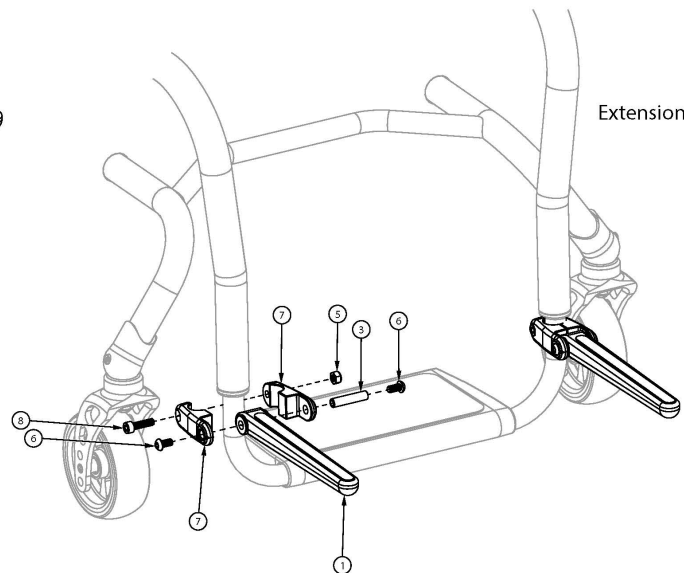

Ethos Luggage Carrier

Frame Mount

Extension Mount

Item Number	Part Number	Description	Quantity	Retail
1 - 8	504466	Luggage Carrier Kit, Klik	1	\$85.00
1	003430	Luggage Carrier Fork Assembly	2	\$28.84
2	003411	Luggage Carrier Clamp 1.125 <i>Used to mount Luggage Carrier to the frame</i>	4	\$8.24
3	003413	Luggage Carrier Barrel	2	\$8.24
4	100780	M6 x 25 SHCS ZC <i>Only used when Luggage Carrier is mounted to the frame</i>	2	\$2.06
5	100658	M6 Nylock Nut Blk Zn	2	\$1.03
6	100667	M6 x 12 BTN SHCS BLKZC w/Patch	4	\$1.55
7	003409	Luggage Carrier Clamp .75 <i>Used to mount Luggage Carrier to the footrest tubes/extensions</i>	4	\$8.24
8	101845	M6 x 22 SHCS Blk Zn <i>Only used when Luggage Carrier is mounted to the footrest tubes/extensions</i>	2	\$1.55