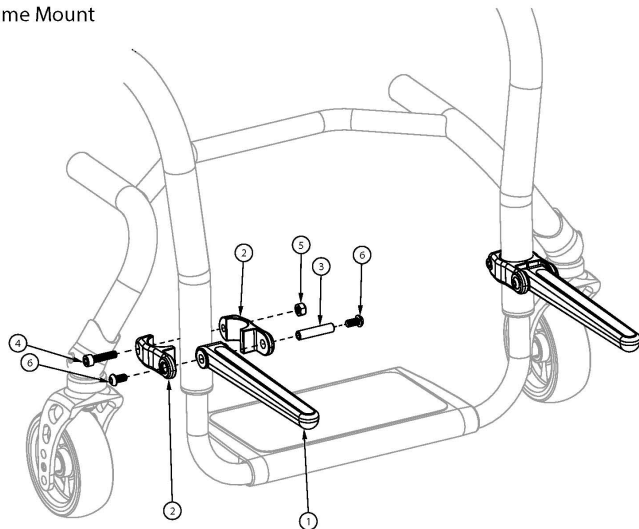

Ethos Luggage Carrier

Frame Mount

Extension Mount

Item Number	Part Number	Description	Quantity	Retail
1 - 8	504466	Luggage Carrier Kit, Klik	1	\$85.00
1	003430	Luggage Carrier Fork Assembly	2	\$28.84
2	003411	Luggage Carrier Clamp 1.125 <i>Used to mount Luggage Carrier to the frame</i>	4	\$8.24
3	003413	Luggage Carrier Barrel	2	\$8.24
4	100780	M6 x 25 SHCS ZC <i>Only used when Luggage Carrier is mounted to the frame</i>	2	\$2.06
5	100658	M6 Nylock Nut Blk Zn	2	\$1.03
6	100667	M6 x 12 BTN SHCS BLKZC w/Patch	4	\$1.55
7	003409	Luggage Carrier Clamp .75 <i>Used to mount Luggage Carrier to the footrest tubes/extensions</i>	4	\$8.24
8	101845	M6 x 22 SHCS Blk Zn <i>Only used when Luggage Carrier is mounted to the footrest tubes/extensions</i>	2	\$1.55