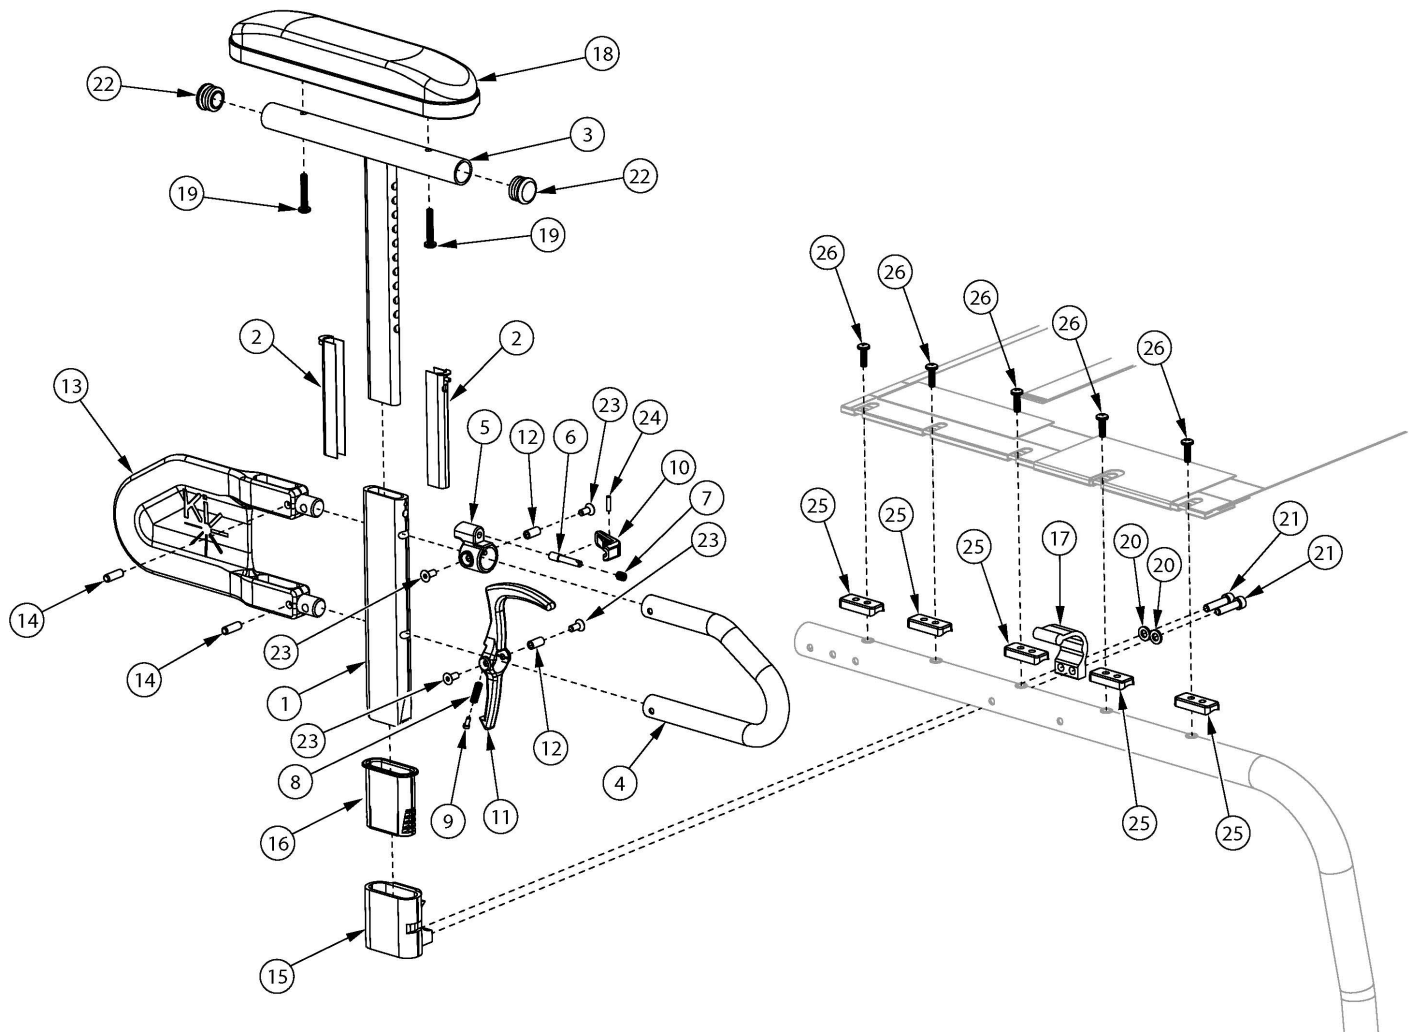

Ethos Height Adjustable T-Arm

Item Number	Part Number	Description	Quantity	Retail
1, 2, 4-14, 23-24	004160	Height Adjustable T-Arm Lower Assembly Short <i>Does not include t-arm upper, arm pad or arm pad screws</i>	1	\$130.33
1, 2, 3a, 4-14, 22-24	003463	Height Adjustable T-Arm Short Desk <i>Does not include arm pad or arm pad screws</i>	1	\$203.90
1, 2, 3b, 4-14, 22-24	003464	Height Adjustable T-Arm Short Full <i>Does not include arm pad or arm pad screws</i>	1	\$203.90
1, 2, 3a, 4-14, 18b, 19a, 22-24	505646	Height Adj T-Arm Assm w/ Short Side Shield and Standard Pad Desk	1	\$210.52
1, 2, 3a, 4-14, 18b, 19a, 22-24	505647	Height Adj T-Arm Assm w/ Short Side Shield and Standard Pad Desk, PAIR	1	\$421.04
1, 2, 3b, 4-14, 18a, 19a, 22-24	505644	Height Adj T-Arm Assm w/ Short Side Shield and Standard Pad Full	1	\$210.52