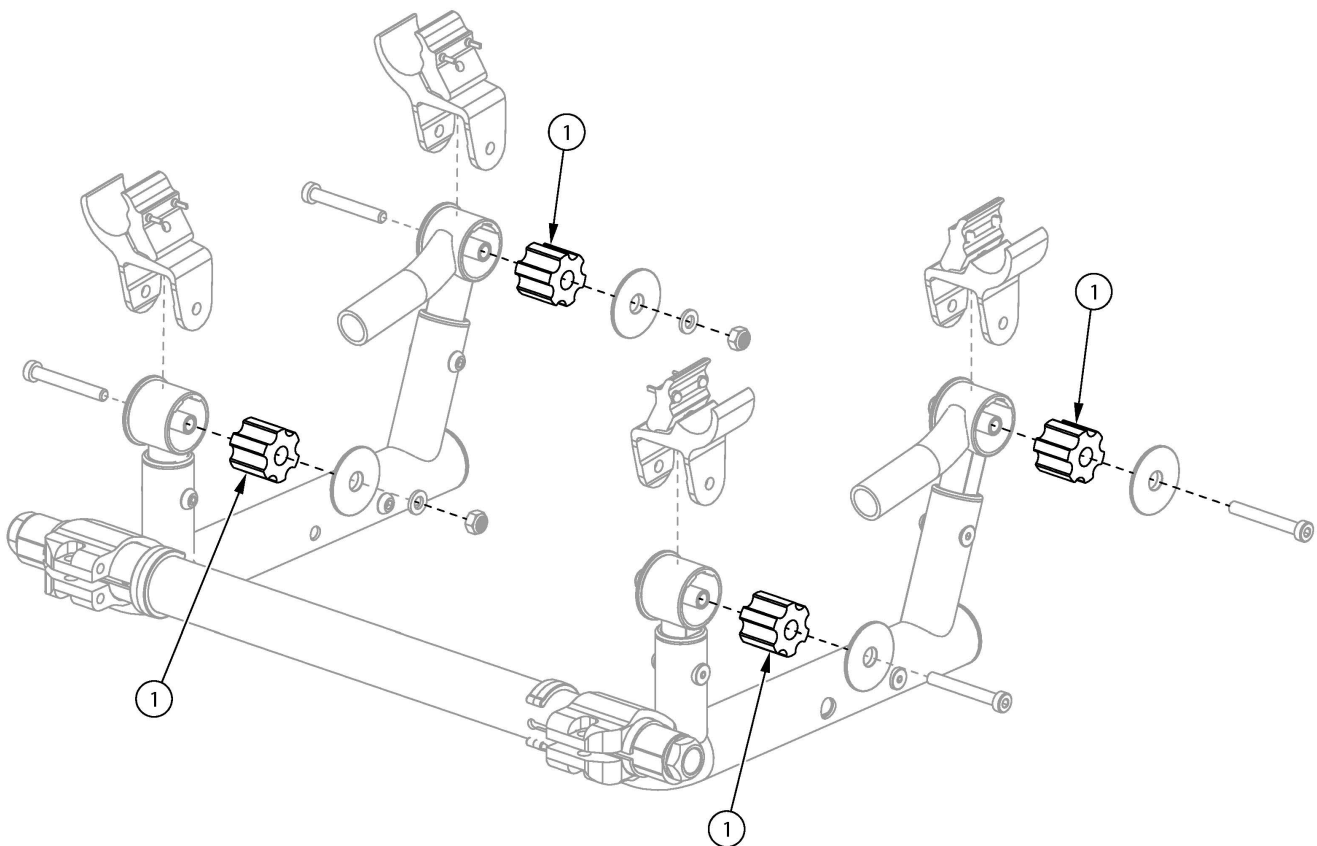

ISO Tech Polymer

DESCRIPTION	ULTRA SOFT	SOFT	MID	RIGID
RECOMMENDED WEIGHT CAP.	< 120 lbs.	< 150 lbs.	< 250 lbs.	< 275 lbs.
DUROMETER	50	60	70	80
COLOR	RED	BLUE	BLACK	GREEN

Item Number	Part Number	Description	Quantity	Retail
1a - 1d	108080	ISO Tech Polymer Kit <i>Contains 4 of each polymer</i>	1	\$75.00
1a	003859	Polymer Bushing 50 Durometer (Red)	4	\$5.55
1b	003860	Polymer Bushing 60 Durometer (Blue)	4	\$5.55
1c	004544	Polymer Bushing 70 Durometer (Black)	4	\$5.55

Item Number	Part Number	Description	Quantity	Retail
1d	004545	Polymer Bushing 80 Durometer (Green)	4	\$5.55