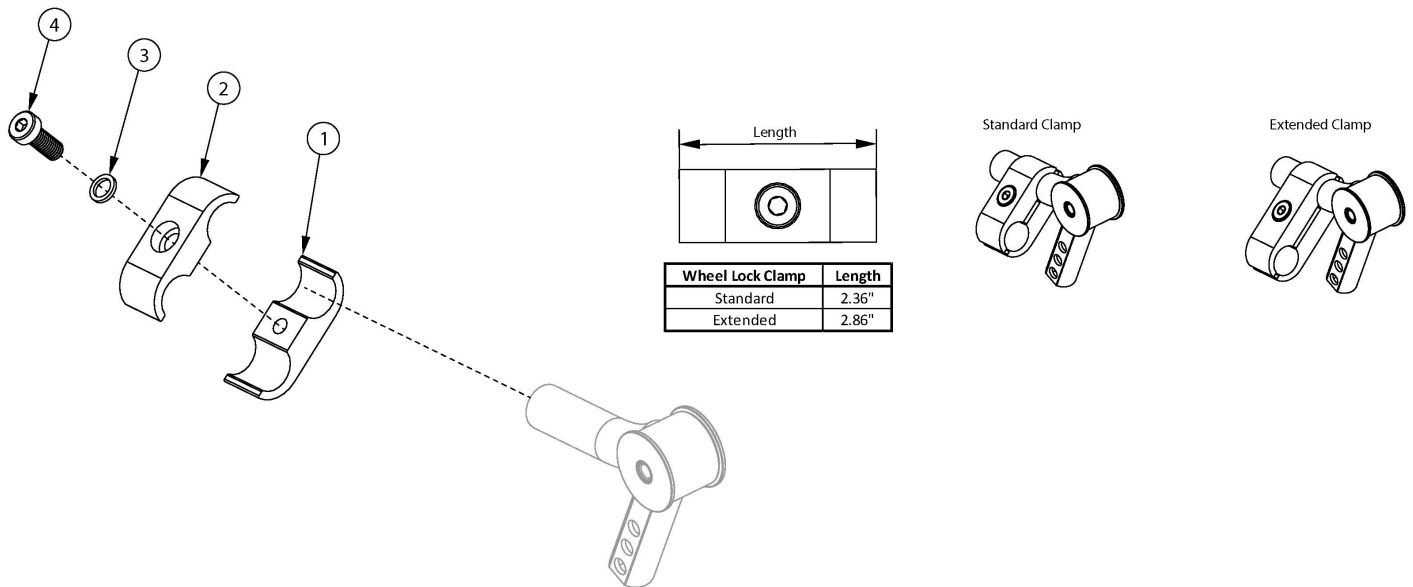

# Ethos Wheel Lock Clamps

Item Number	Part Number	Description	Quantity	Retail
1a, 2a, 3, 4	003973	Wheel Lock Clamp Assembly, Rigid <i>Used with 1.25" or less rear wheel spacing</i>	1	\$12.87
1b, 2b, 3, 4	004162	Wheel Lock Clamp Assembly, Extended, Rigid <i>Used with 1.5" or greater rear wheel spacing</i>	1	\$13.89
1a	003974	Wheel Lock Clamp 3/4 To 3/4 Threaded	1	\$5.56
1b	004163	Wheel Lock Clamp 3/4 To 3/4 Threaded Long	1	\$5.74
2a	003975	Wheel Lock Clamp 3/4 To 3/4 C'Bored	1	\$5.56
2b	004164	Wheel Lock Clamp 3/4 To 3/4 C'Bored Long	1	\$5.74
3	101701	Washer 3.315/.350 x .425/.525 x .059/.067 18-8 F/W	1	\$2.58
4	103327	M8 x 20 LHCS Blk Zc	1	\$0.74