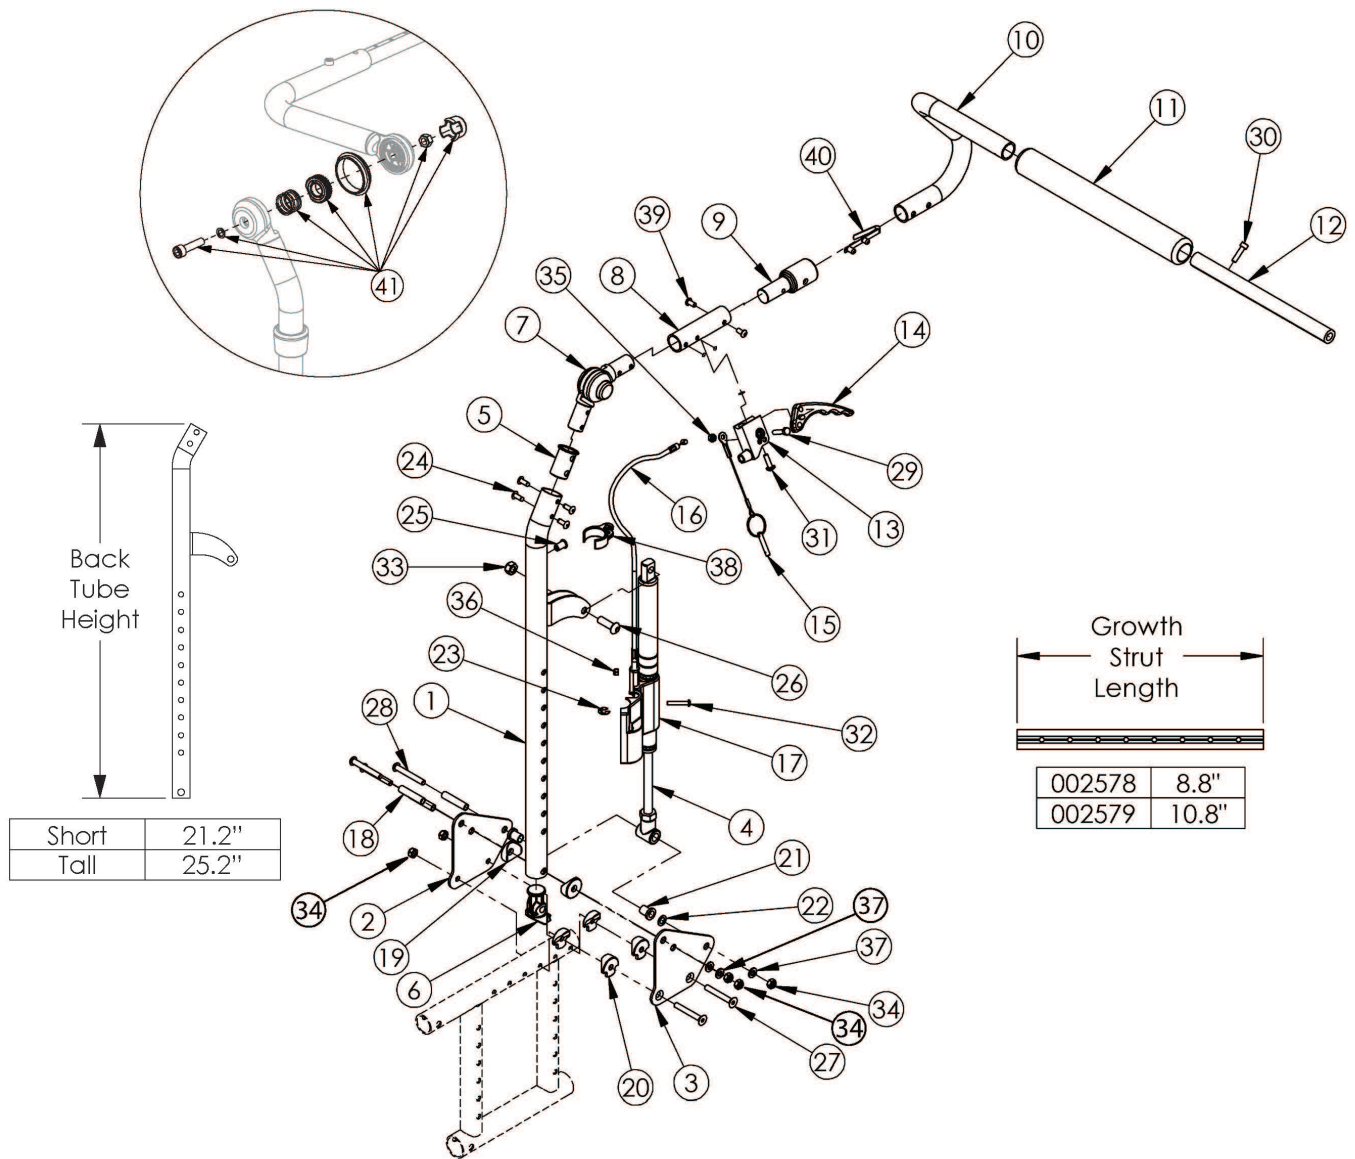

Catalyst Reclining Backrest

Item Number	Part Number	Description	Quantity	Retail
1a, 5, 7, 8b, 9, 10a, 11, 24, 25, 39, 40	503327	Recline Back Tube Subassembly, Short 22", Right, Catalyst	1	\$139.44
1a, 5, 7, 8a, 9, 10b, 11, 24, 25, 39, 40	503328	Recline Back Tube Subassembly, Short 22", Left, Catalyst	1	\$139.44
1b, 5, 7, 8b, 9, 10a, 11, 24, 25, 39, 40	503329	Recline Back Tube Subassembly, Tall 26", Right, Catalyst	1	\$141.96
1b, 5, 7, 8a, 9, 10b, 11, 24, 25, 39, 40	503330	Recline Back Tube Subassembly, Tall 26", Left, Catalyst	1	\$141.96