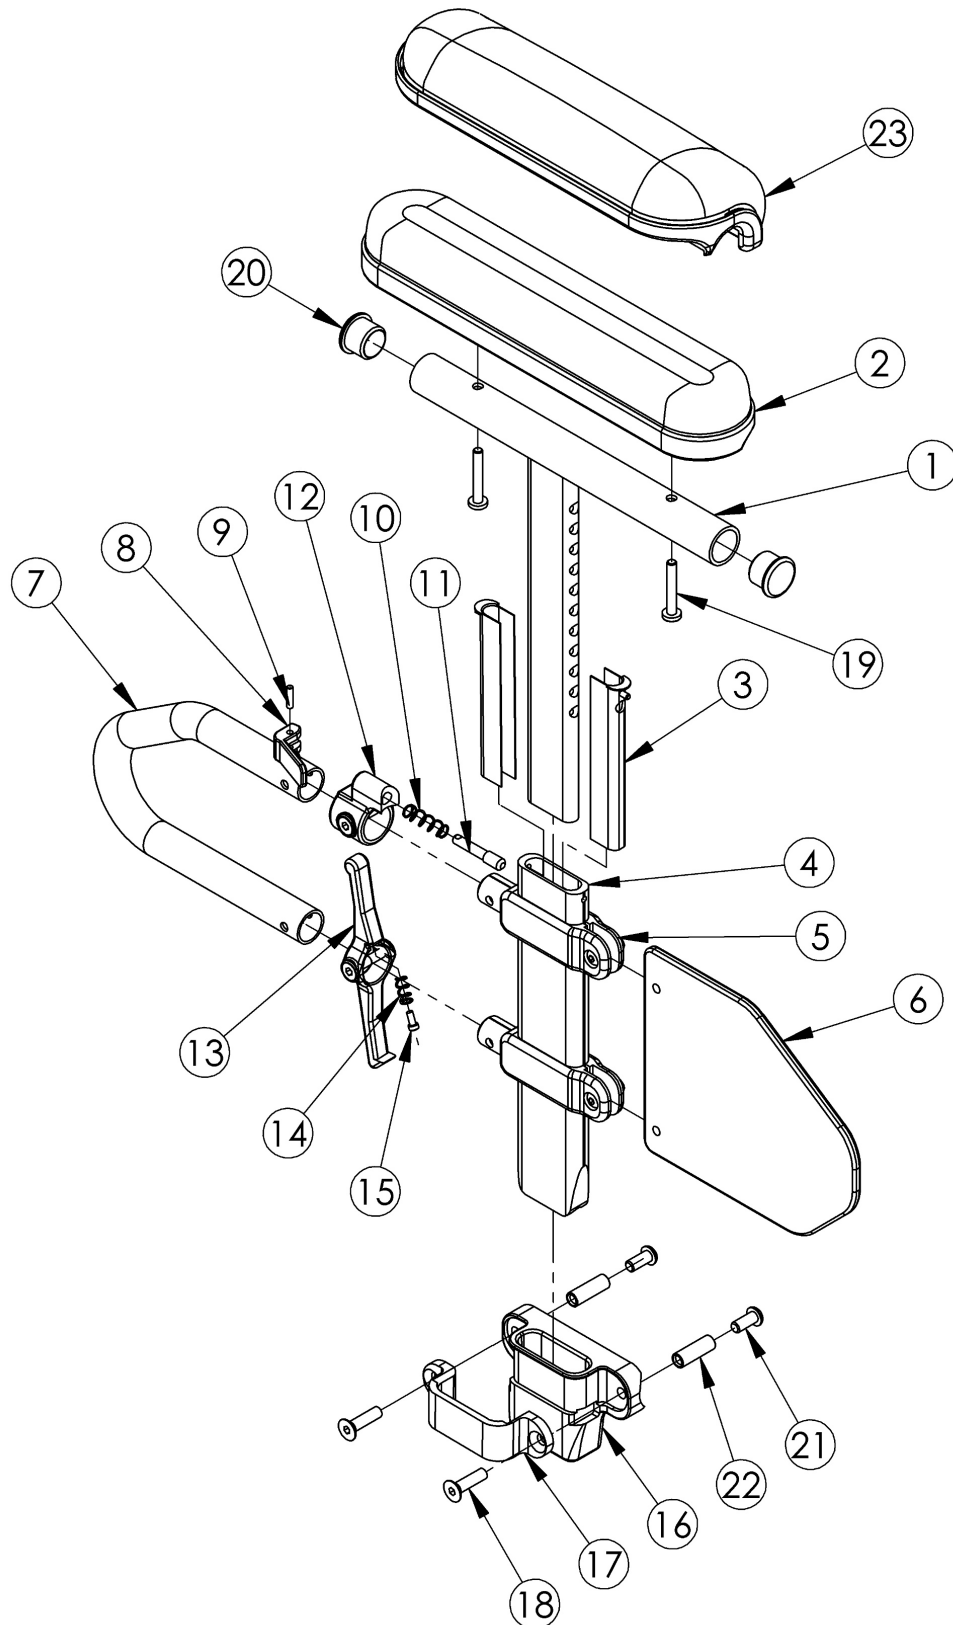

# Discontinued Catalyst Height Adjustable T-Arm

Short assemblies are used with 14-17 Seat Depths. Long assemblies are used with 18"-20" Seat Depths.

Item Number	Part Number	Description	Quantity	Retail
1a, 2b, 3-5, 6a, 7-15, 19a, 20	501682	Height Adj T-Arm Assm Short Desk w/ Std Pad Left <i>Replaced with 505646</i>	1	\$210.52
1a, 2b, 3-5, 6a, 7-15, 19a, 20	501683	Height Adj T-Arm Assm Short Desk w/ Std Pad Right <i>Replaced with 505646</i>	1	\$210.52
1a, 2b, 3-5, 6a, 7-15, 19a, 20	503051	Height Adj T Armrest, 14"-17" Depths, Desk w/ Std Pad PAIR CAT <i>Replaced with 505647</i>	1	\$457.93
1b, 2a, 3-5, 6a, 7-15, 19a, 20	501684	Height Adj T-Arm Assm Short Full w/ Std Pad Left <i>Replaced with 505644</i>	1	\$210.52
1b, 2a, 3-5, 6a, 7-15, 19a, 20	501685	Height Adj T-Arm Assm Short Full w/ Std Pad Right <i>Replaced with 505644</i>	1	\$210.52
1b, 2a, 3-5, 6a, 7-15, 19a, 20	503053	Height Adj T Armrest, 14"-17" Depths, Full w/ Std Pad PAIR CAT <i>Replaced with 505645</i>	1	\$457.93
1a, 2b, 3-5, 6b, 7-15, 19a, 20	501686	Height Adj T-Arm Assm Long Desk w/ Std Pad Left <i>Replaced with 505493</i>	1	\$210.52
1a, 2b, 3-5, 6b, 7-15, 19a, 20	501687	Height Adj T-Arm Assm Long Desk w/ Std Pad Right <i>Replaced with 505493</i>	1	\$210.52
1a, 2b, 3-5, 6b, 7-15, 19a, 20	503052	Height Adj T Armrest, 18"-20" Depths, Desk w/ Std Pad PAIR CAT <i>Replaced with 505494</i>	1	\$457.93
1b, 2a, 3-5, 6b, 7-15, 19a, 20	501688	Height Adj T-Arm Assm Long Full w/ Std Pad Left <i>Replaced with 505491</i>	1	\$210.52
1b, 2a, 3-5, 6b, 7-15, 19a, 20	501689	Height Adj T-Arm Assm Long Full w/ Std Pad Right <i>Replaced with 505491</i>	1	\$210.52
1b, 2a, 3-5, 6b, 7-15, 19a, 20	503054	Height Adj T Armrest, 18"-20" Depths, Full w/ Std Pad PAIR CAT <i>Replaced with 505492</i>	1	\$457.93
1a, 2d, 3-5, 6a, 7-15, 19b, 20	501690	Height Adj T-Arm Assm Short Desk w/ Waterfall Pad Left <i>Replaced with 505650</i>	1	\$219.96
1a, 2d, 3-5, 6a, 7-15, 19b, 20	501691	Height Adj T-Arm Assm Short Desk w/ Waterfall Pad Right <i>Replaced with 505650</i>	1	\$219.96
1a, 2d, 3-5, 6a, 7-15, 19b, 20	503059	Height Adj T Armrest, 14"-17" Depths, Desk w/ Waterfall Pad PAIR CAT <i>Replaced with 505651</i>	1	\$476.45
1b, 2c, 3-5, 6a, 7-15, 19b, 20	501692	Height Adj T-Arm Assm Short Full w/ Waterfall Pad Left <i>Replaced with 505648</i>	1	\$219.96
1b, 2c, 3-5, 6a, 7-15, 19b, 20	501693	Height Adj T-Arm Assm Short Full w/ Waterfall Pad Right <i>Replaced with 505648</i>	1	\$219.96