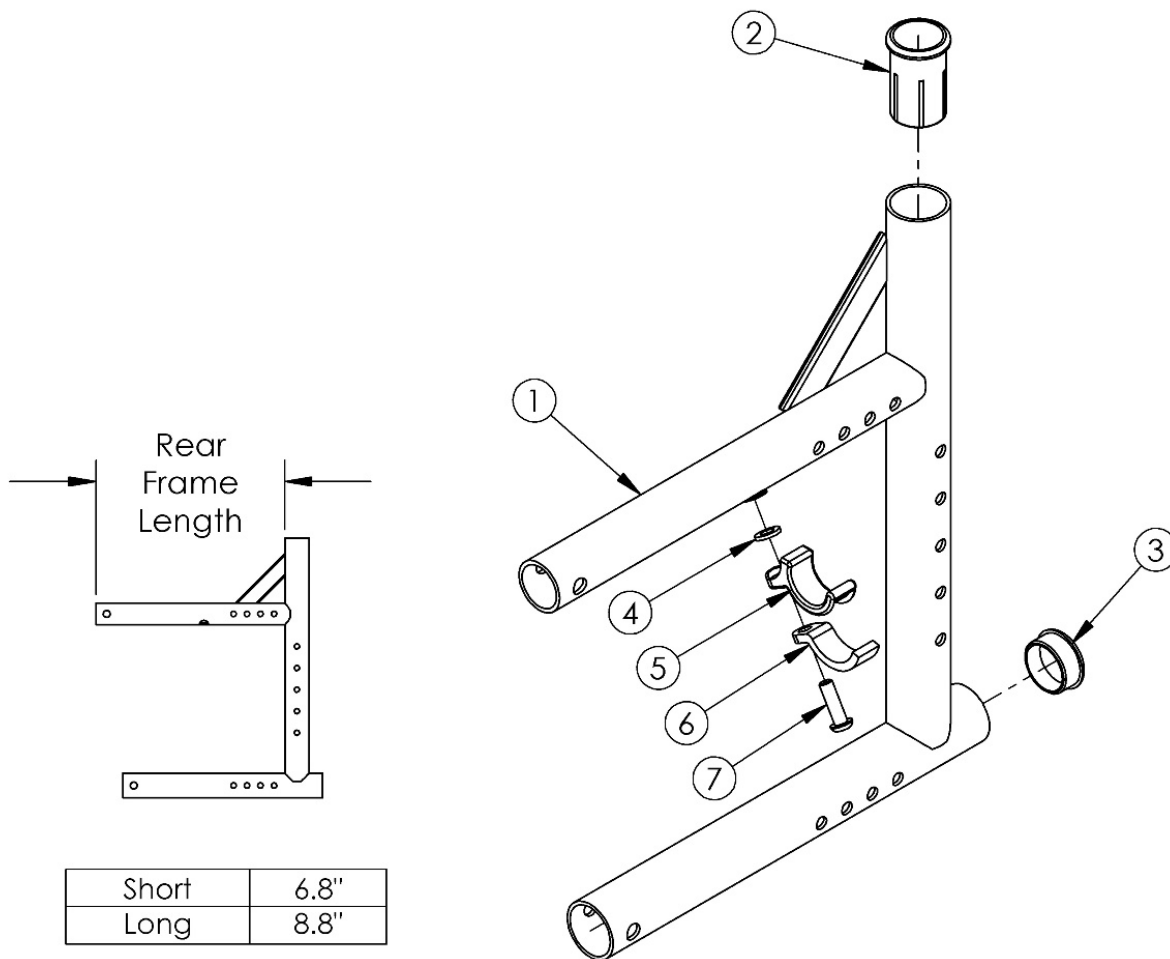

(Discontinued) Catalyst 5Vx Rear Frame

Use the short frame for 14-17" Seat Depths. Use the long frame for 18-20" Seat Depths.<p>

This rear frame was used on serial numbers prior to C5053765 and C5HD003546.<p>

If switching to a new Seat Depth, new Height Adjustable Flip Back T-Arms may be needed.

Item Number	Part Number	Description	Quantity	Retail
4, 5, 6, 7	501005	Seat Hook and Support Hardware Kit, Catalyst <i>This kit contains quantity of 1 each</i>	1	\$17.06
1a, 2, 3	100267_ _ _	Frame Assm Cat 5VX Rear Left Short	1	\$217.06 - \$332.11
1b, 2, 3	100269_ _ _	Frame Assm Cat 5VX Rear Left Long	1	\$217.06 - \$332.11
1c, 2, 3	100266_ _ _	Frame Assm Cat 5VX Rear Right Short	1	\$217.06 - \$332.11
1d, 2, 3	100268_ _ _	Frame Assm Cat 5VX Rear Right Long	1	\$217.06 - \$332.11

Item Number	Part Number	Description	Quantity	Retail
2	000030	Backrest Sleeve Cat	1	\$3.45
3	100532	Tube End Plug 1 1/8"	1	\$2.58
4	100831	1/2" Washer OD .040" Thick	1	\$1.55
5	000003	Seat Hook CAT	1	\$7.55
6	000004	Seat Hook Support CAT	1	\$6.42
7	100668	M6 x 20 CLS10.9 BTN SHCS ZC w/Patch	1	\$1.55