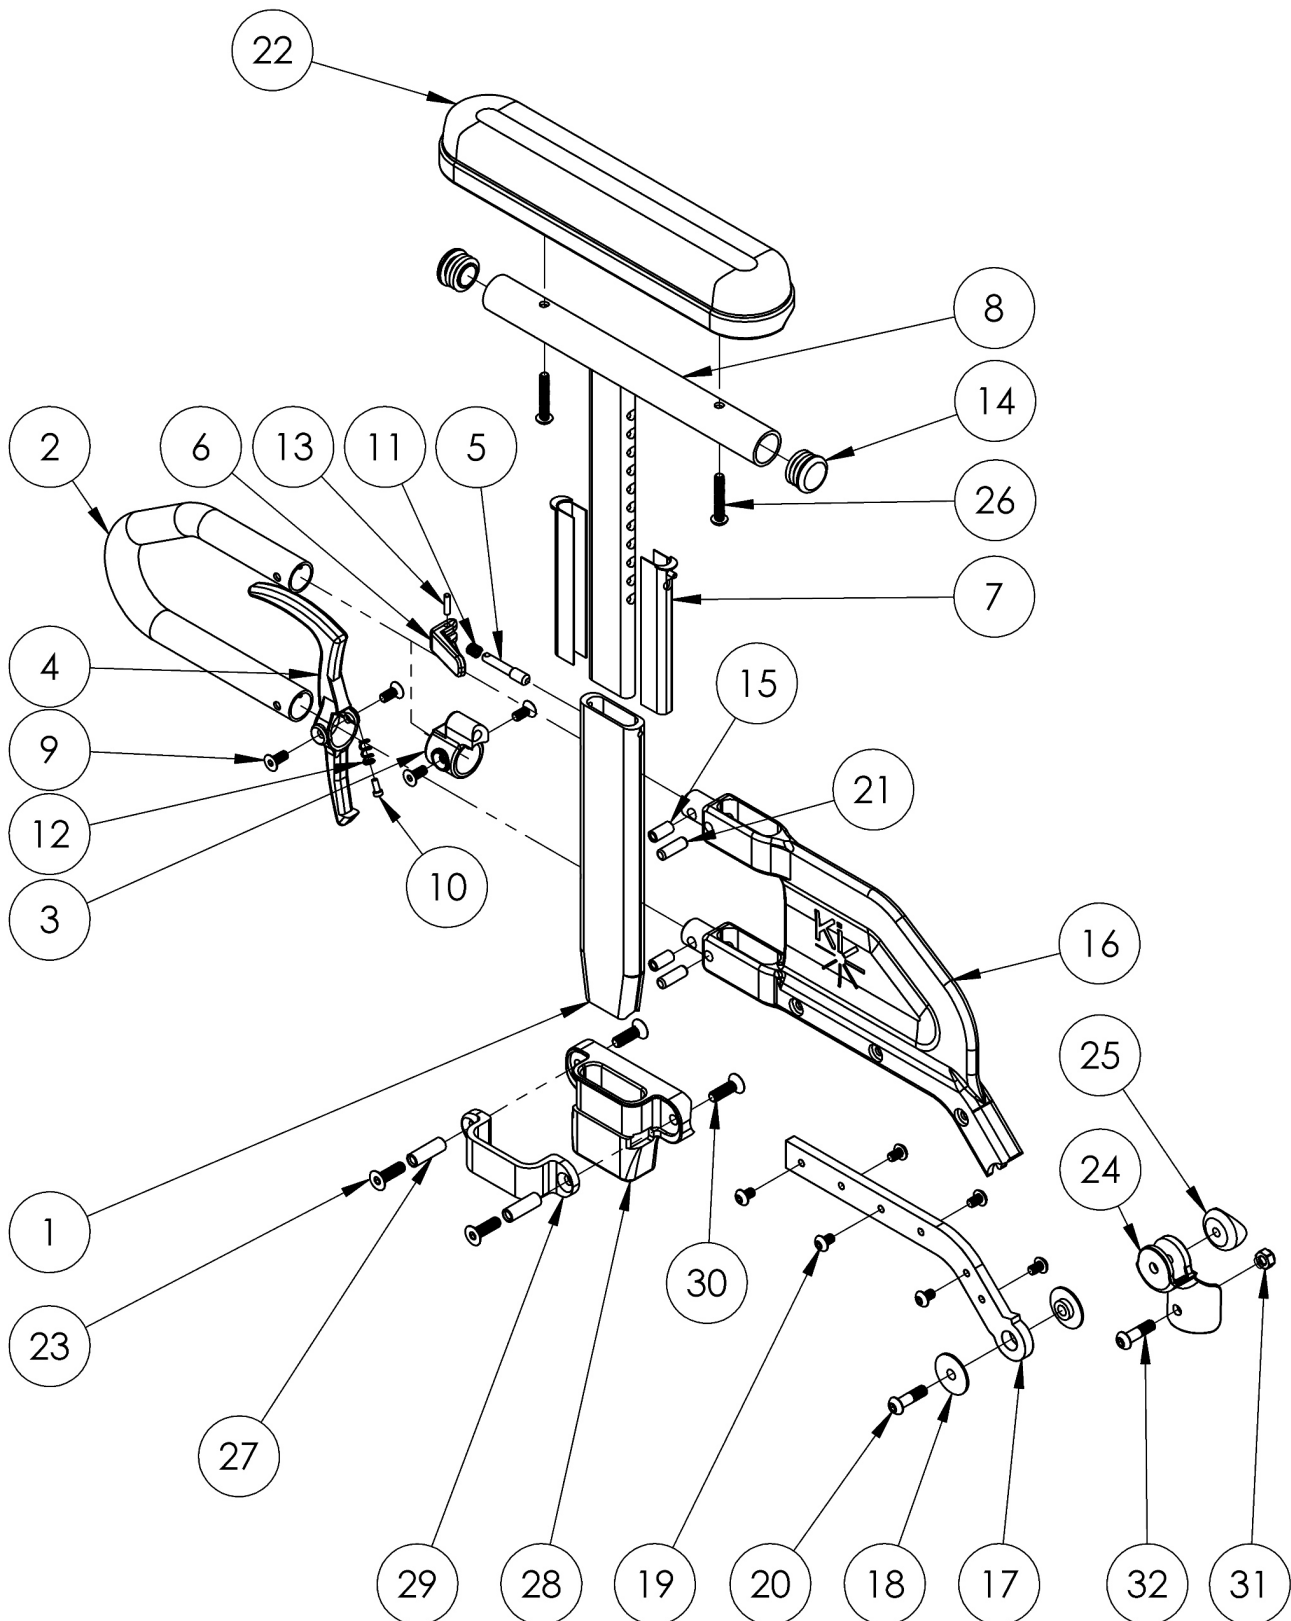

Catalyst 4 Height Adjustable Flip Back T-Arm

Short Side Shield used with 14"-17" Seat Depths. Long Side Shield used with 18"-20" Seat Depths.

Item Number	Part Number	Description	Quantity	Retail
1	003420	T-Arm Post	1	\$22.00
2	000095	Height Adj T Armrest Transfer Tube	1	\$26.72
7	000090	Height Adj T Armrest Shim	2	\$2.43
8a, 14	000091	Height Adj T Armrest Upper Desk	1	\$71.43
8b, 14	000101	Height Adj T Armrest Upper Full	1	\$71.43
14	100803	Tube End Plug 7/8"	2	\$1.50
18, 20	504566	Height Adjustable Flip Back T-Arm Hinge Bolt / Bushing Kit	1	\$3.00
22a	100500	Arm Pad Full	1	\$22.50
22b	100501	Arm Pad Desk	1	\$22.50
23	100866	M6 x 20 CLS12.9 DIN7991 FSHCS BLK ZC w/Patch	2	\$2.50
24	003425	Height Adjustable Flip Back T-Arm Hinge, Catalyst 4	1	\$15.00
25	003426	Height Adjustable Flip Back T-Arm Hinge Spacer, Catalyst 4	1	\$2.00
18, 20, 24, 25	003730	Armrest Flip Back Height Adj T-Arm Hinge Assembly Catalyst 4	1	\$20.00
26	100696	M5 x 30mm PPH Capscrew	2	\$1.50
27	000065	M6 x 23.68 Threaded Barrel	2	\$3.93
28	000087	Height Adjustable T-Arm Receiver 1" CAT	1	\$14.51
29	000088	Height Adj T Armrest Bracket	1	\$26.10
30	100667	M6 x 12 BTN SHCS BLKZC w/Patch	2	\$1.50
31, 32	504577	Height Adjustable Flip Back T-Arm Mounting Hardware Assembly <i>This kit contains various mounting hardware for multiple configurations</i>	1	\$13.00
3, 5, 6, 9, 11, 13	504560	Height Adjustable Flip Back T-Arm Latch Assembly	1	\$43.26
4, 9, 10, 12	504561	Height Adjustable Flip Back T-Arm Release Lever Assembly	1	\$11.08
15, 16a, 21	504562	Height Adjustable Flip Back T-Arm Side Shield Short Assembly	1	\$28.00
15, 16b, 21	504563	Height Adjustable Flip Back T-Arm Side Shield Long Assembly	1	\$28.00
17a, 19	504564	Height Adjustable Flip Back T-Arm Metal Insert Short Assembly	1	\$32.00
17b, 19	504565	Height Adjustable Flip Back T-Arm Metal Insert Long Assembly	1	\$34.00