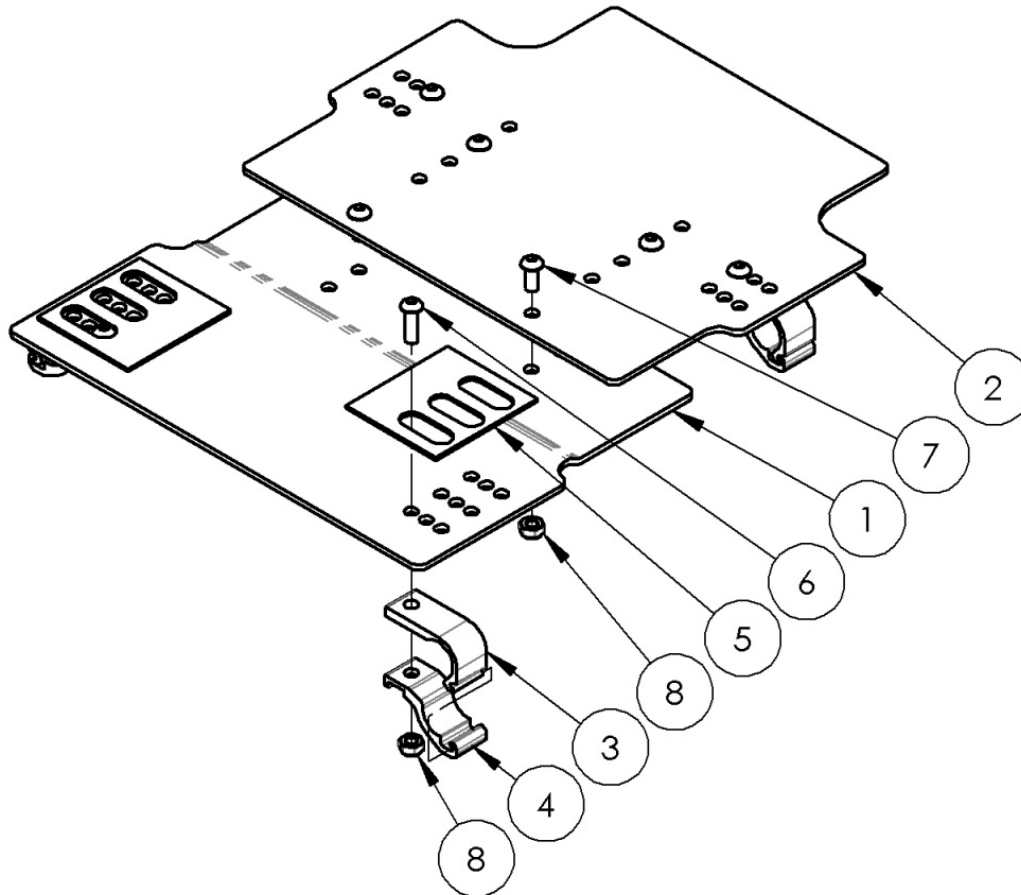

Focus CR Seat Pan

Grows two inches in width from even widths and one inch from odd widths. Depth growth is matched to frame depth range and can be adjusted to any depth in the range.

Item Number	Part Number	Description	Quantity	Retail
1a, 2a, 3 - 8	501144	Seat Pan Assm Short 14-16" Wide Focus	1	\$402.02
1b, 2b, 3 - 8	501145	Seat Pan Assm Short 16-18" Wide Focus	1	\$402.02
1c, 2c, 3 - 8	501146	Seat Pan Assm Short 18-20" Wide Focus	1	\$402.02
1d, 2d, 3 - 8	501147	Seat Pan Assm Short 20-22" Wide Focus	1	\$402.02
1e, 2e, 3 - 8	501218	Seat Pan Assm Short 22" Wide Focus	1	\$679.08
1f, 2a, 3 - 8	501148	Seat Pan Assm Medium 14-16" Wide Focus	1	\$402.02