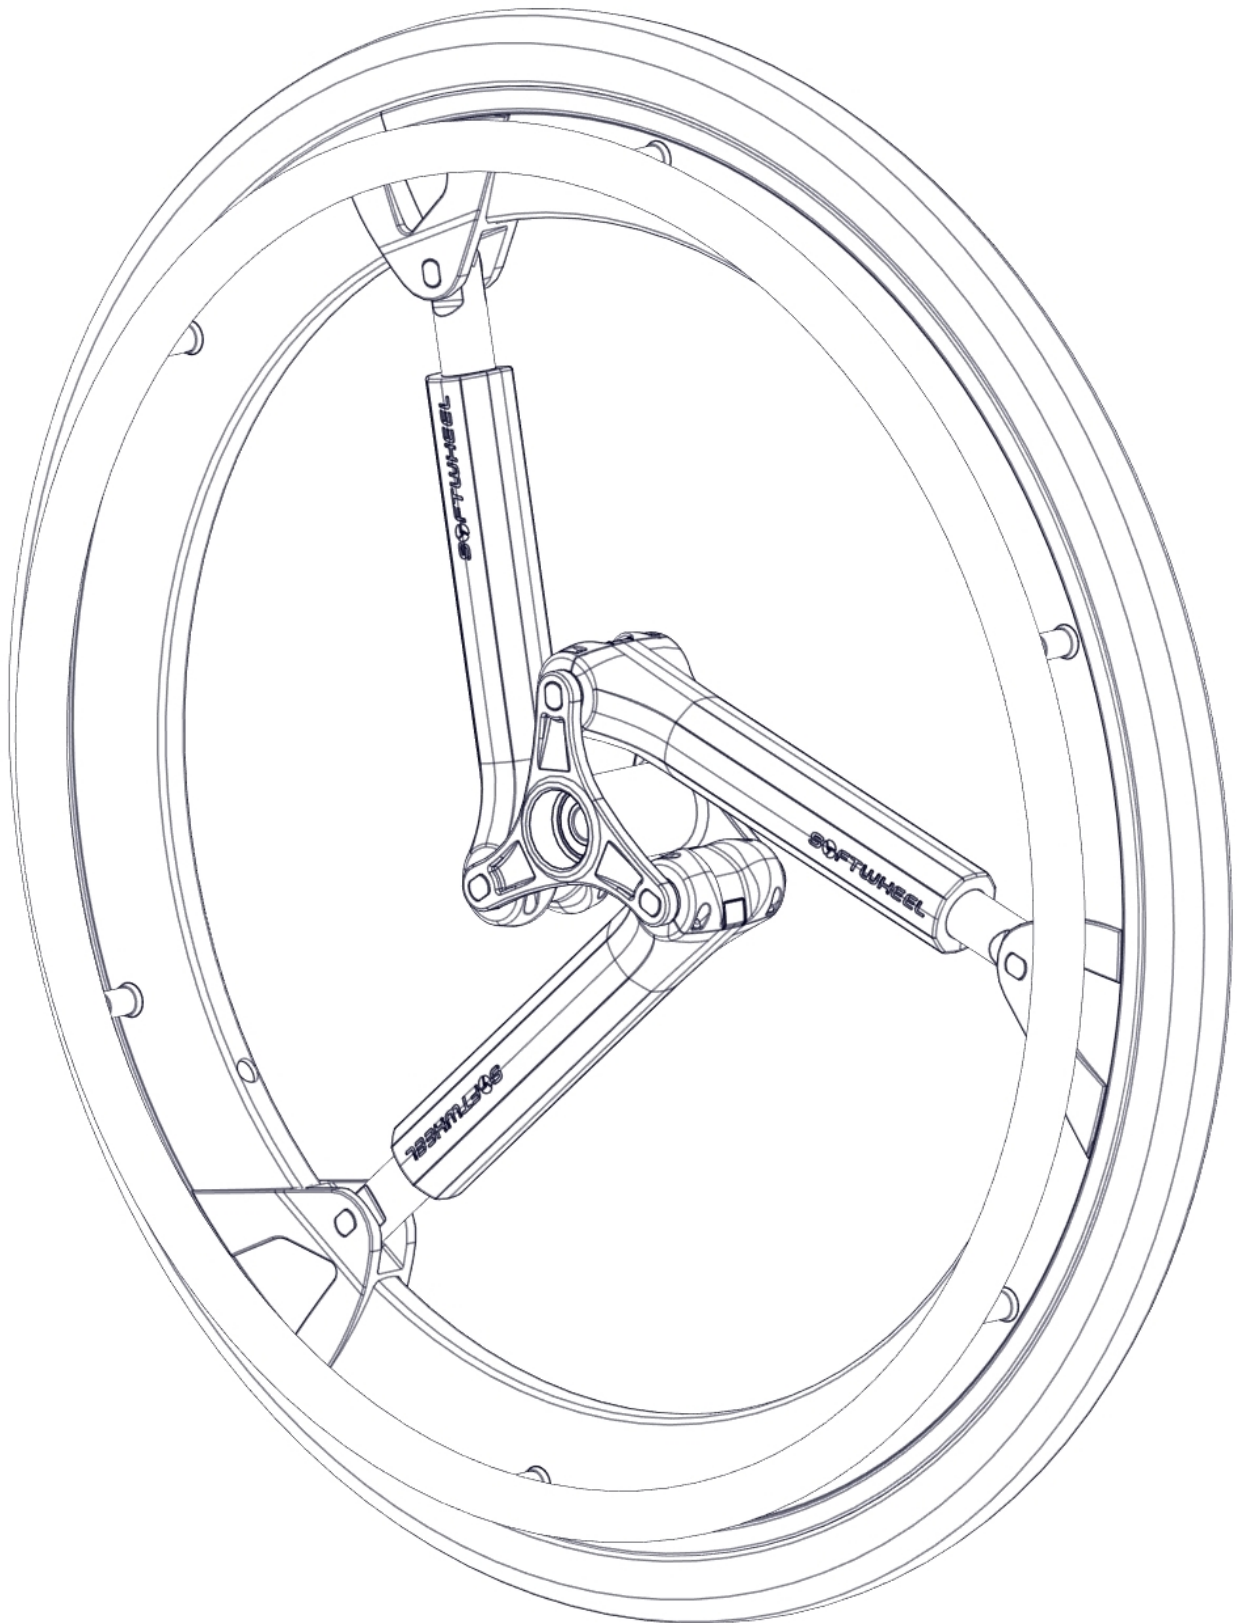

SoftWheel / Tire / Handrim Kits

All SoftWheel kits contain a pair of SoftWheels, tires and handrims <p>
 Not all components of the SoftWheel, Tire and Handrim kits will be listed

Item Number	Part Number	Description	Quantity	Retail
	504760	Softwheel Acrobat Aluminum 24" Stage 3 (131-158 Lbs) w/ Aluminum Anodized HR & Schwalbe Marathon Tire	1	\$6,018.30
	504796	Softwheel Acrobat Aluminum 24" Stage 3 (131-158 Lbs) w/ Plastic Coated HR & Schwalbe Marathon Tire	1	\$6,238.97
	504832	Softwheel Acrobat Aluminum 24" Stage 3 (131-158 Lbs) w/ Aluminum Anodized HR & Pneumatic Tire w/ Airless Insert	1	\$5,837.75
	504868	Softwheel Acrobat Aluminum 24" Stage 3 (131-158 Lbs) w/ Plastic Coated HR & Pneumatic Tire w/ Airless Insert	1	\$6,058.42
	504904	Softwheel Acrobat Aluminum 24" Stage 3 (131-158 Lbs) w/ Aluminum Anodized HR & Sentinel Tire	1	\$5,817.69
	504940	Softwheel Acrobat Aluminum 24" Stage 3 (131-158 Lbs) w/ Plastic Coated HR & Sentinel Tire	1	\$6,038.36
	504761	Softwheel Acrobat Aluminum 24" Stage 4 (159-185 Lbs) w/ Aluminum Anodized HR & Schwalbe Marathon Tire	1	\$6,018.30
	504797	Softwheel Acrobat Aluminum 24" Stage 4 (159-185 Lbs) w/ Plastic Coated HR & Schwalbe Marathon Tire	1	\$6,238.97
	504833	Softwheel Acrobat Aluminum 24" Stage 4 (159-185 Lbs) w/ Aluminum Anodized HR & Pneumatic Tire w/ Airless Insert	1	\$5,837.75
	504869	Softwheel Acrobat Aluminum 24" Stage 4 (159-185 Lbs) w/ Plastic Coated HR & Pneumatic Tire w/ Airless Insert	1	\$6,058.42
	504905	Softwheel Acrobat Aluminum 24" Stage 4 (159-185 Lbs) w/ Aluminum Anodized HR & Sentinel Tire	1	\$5,817.69
	504941	Softwheel Acrobat Aluminum 24" Stage 4 (159-185 Lbs) w/ Plastic Coated HR & Sentinel Tire	1	\$6,038.36
	504762	Softwheel Acrobat Aluminum 24" Stage 5 (186-218 Lbs) w/ Aluminum Anodized HR & Schwalbe Marathon Tire	1	\$6,018.30
	504798	Softwheel Acrobat Aluminum 24" Stage 5 (186-218 Lbs) w/ Plastic Coated HR & Schwalbe Marathon Tire	1	\$6,238.97
	504834	Softwheel Acrobat Aluminum 24" Stage 5 (186-218 Lbs) w/ Aluminum Anodized HR & Pneumatic Tire w/ Airless Insert	1	\$5,837.75
	504870	Softwheel Acrobat Aluminum 24" Stage 5 (186-218 Lbs) w/ Plastic Coated HR & Pneumatic Tire w/ Airless Insert	1	\$6,058.42
	504906	Softwheel Acrobat Aluminum 24" Stage 5 (186-218 Lbs) w/ Aluminum Anodized HR & Sentinel Tire	1	\$5,817.69
	504942	Softwheel Acrobat Aluminum 24" Stage 5 (186-218 Lbs) w/ Plastic Coated HR & Sentinel Tire	1	\$6,038.36