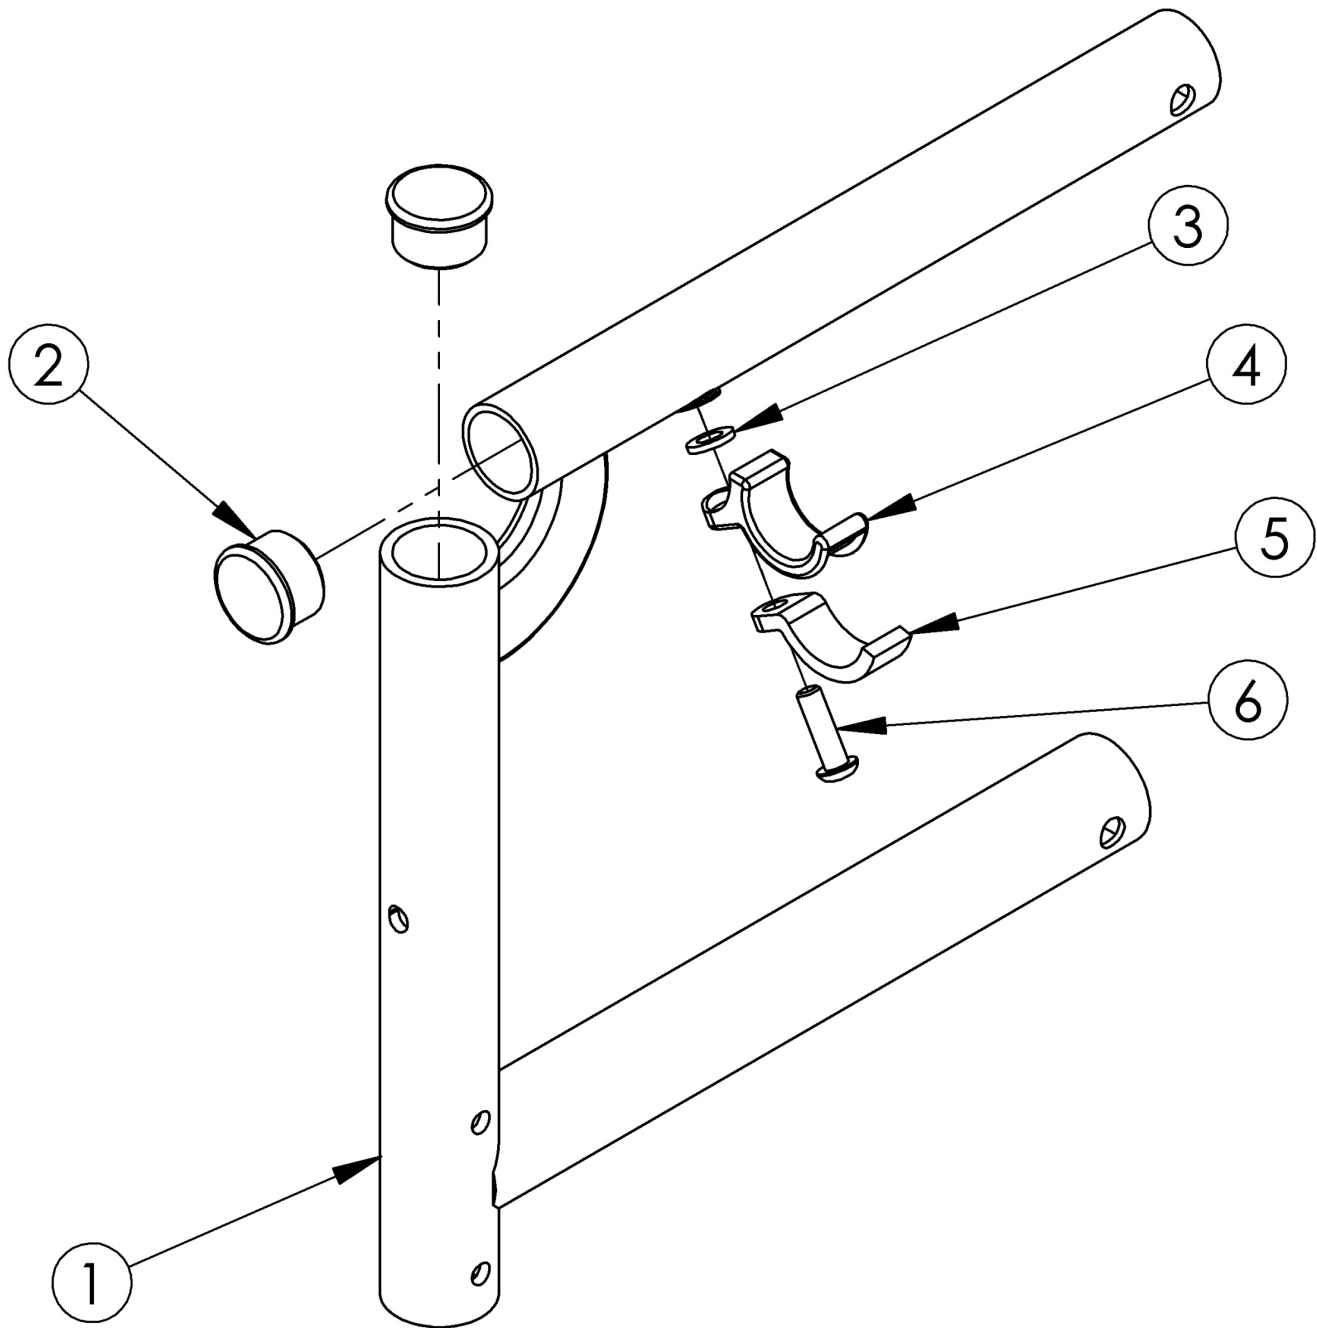

# Catalyst Swing Away Front Frame

Frame assemblies are based on Seat Depth.<p>

If switching to a new Seat Depth, new Height Adjustable Flip Back T-Arms may be needed.

Item Number	Part Number	Description	Quantity	Retail
3, 4, 5, 6	501005	Seat Hook and Support Hardware Kit, Catalyst <i>This kit contains quantity of 1 each</i>	1	\$17.06

Item Number	Part Number	Description	Quantity	Retail
1a, 2	100086_ _ _	Frame Assm Cat Front Left 14 _ _ _	1	\$143.37 - \$219.36
1b, 2	100087_ _ _	Frame Assm Cat Front Left 15 _ _ _	1	\$143.37 - \$219.36
1c, 2	100088_ _ _	Frame Assm Cat Front Left 16 _ _ _	1	\$143.37 - \$219.36
1d, 2	100089_ _ _	Frame Assm Cat Front Left 17 _ _ _	1	\$143.37 - \$219.36
1e, 2	501605_ _ _	Frame Assm Cat Front Left 18 _ _ _	1	\$143.37 - \$219.36
1f, 2	501606_ _ _	Frame Assm Cat Front Left 19 _ _ _	1	\$143.37 - \$219.36
1g, 2	100090_ _ _	Frame Assm Cat Front Left 20 _ _ _	1	\$143.37 - \$219.36
1h, 2	100168_ _ _	Frame Assm Cat Front Right 14 _ _ _	1	\$143.37 - \$219.36
1i, 2	100169_ _ _	Frame Assm Cat Front Right 15 _ _ _	1	\$143.37 - \$219.36
1j, 2	100170_ _ _	Frame Assm Cat Front Right 16 _ _ _	1	\$143.37 - \$219.36
1k, 2	100171_ _ _	Frame Assm Cat Front Right 17 _ _ _	1	\$143.37 - \$219.36
1l, 2	501607_ _ _	Frame Assm Cat Front Right 18 _ _ _	1	\$143.37 - \$219.36
1m, 2	501608_ _ _	Frame Assm Cat Front Right 19 _ _ _	1	\$143.37 - \$219.36
1n, 2	100172_ _ _	Frame Assm Cat Front Right 20 _ _ _	1	\$143.37 - \$219.36
2	100804	Tube End Plug 1" <i>Quantity 2 when omitting hangers</i>	1	\$1.55
3	100831	1/2" Washer OD .040" Thick	1	\$1.55
4	000003	Seat Hook CAT	1	\$7.55
5	000004	Seat Hook Support CAT	1	\$6.42
6	100668	M6 x 20 CLS10.9 BTN SHCS ZC w/Patch	1	\$1.55