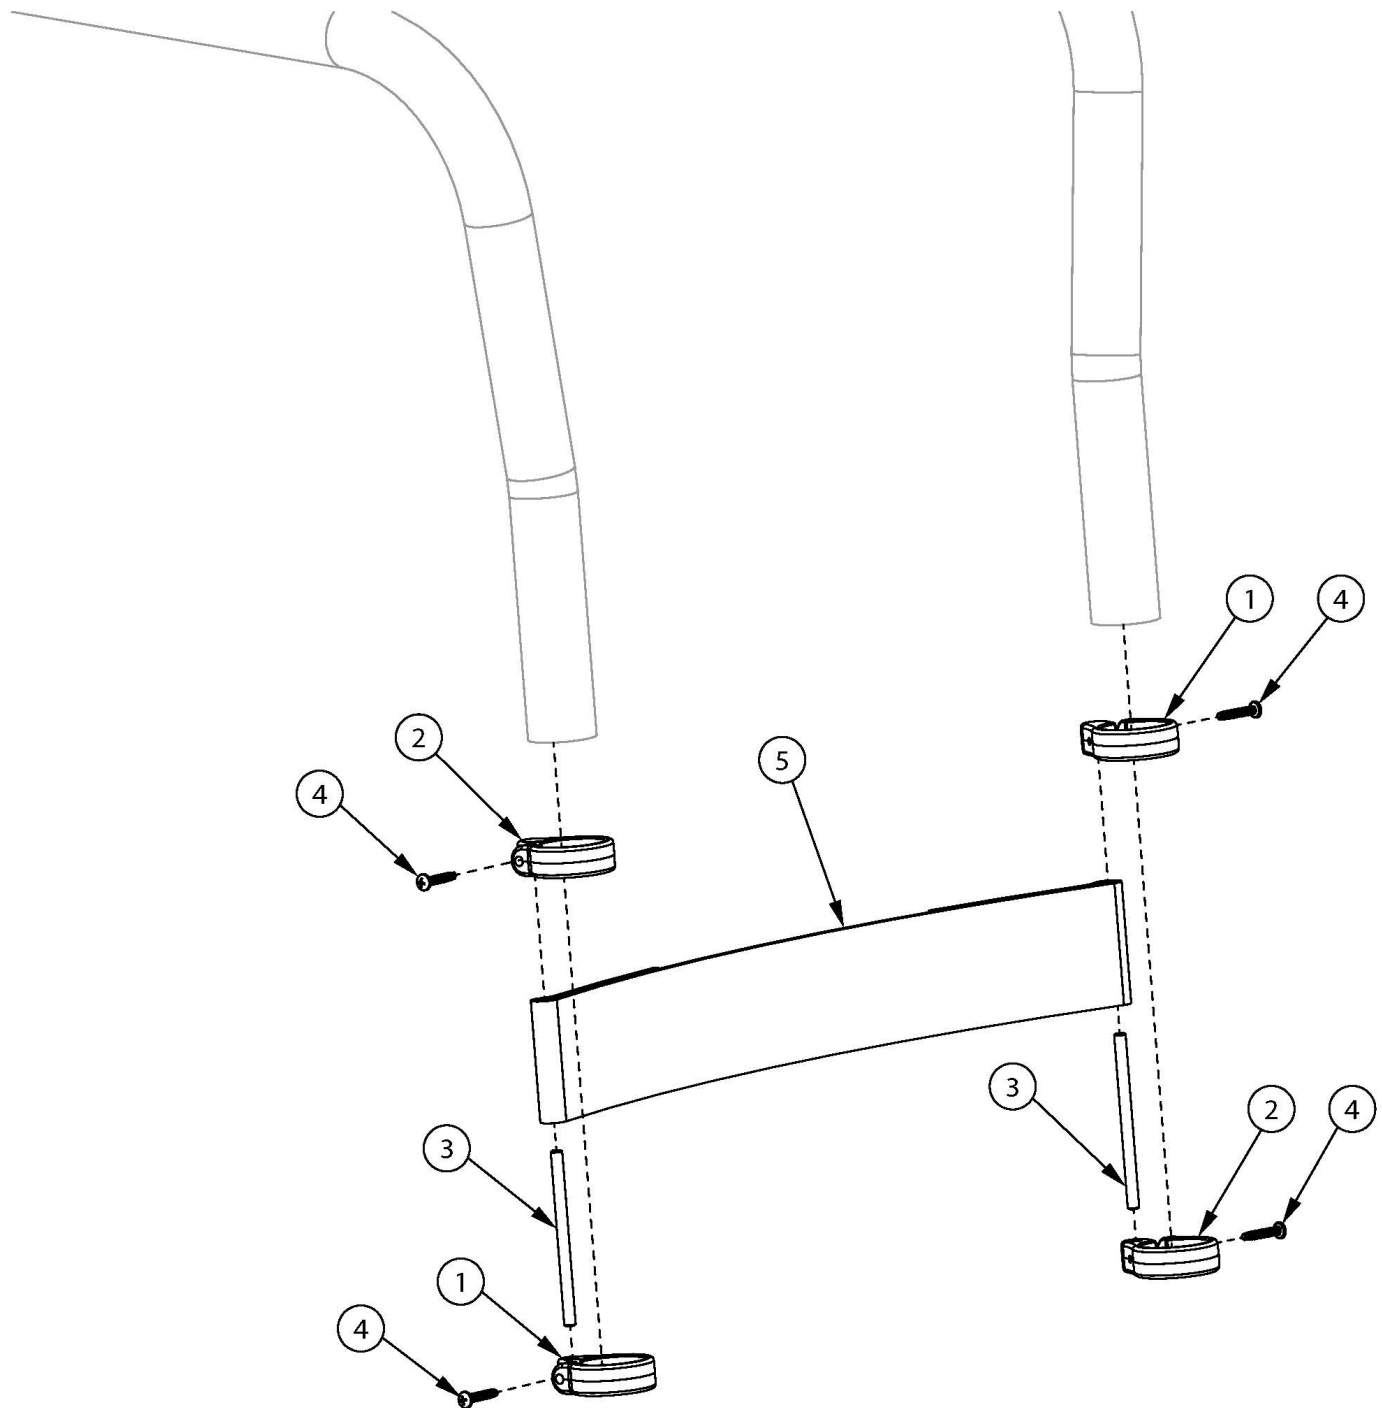

# Ethos Velcro Adjustable Calf Strap

Sizes based on seat width

Item Number	Part Number	Description	Quantity	Retail
1-4, 5a	108225	Velcro Adjustable Calf Strap with Clamp Assembly, Short 10-14	1	\$48.82

Item Number	Part Number	Description	Quantity	Retail
1-4, 5b	108226	Velcro Adjustable Calf Strap with Clamp Assembly, Medium 15-17	1	\$48.82
1-4, 5c	108227	Velcro Adjustable Calf Strap with Clamp Assembly, Long 18-22	1	\$48.82
1	004462	Calf Strap Clamp A	2	\$1.30
2	004463	Calf Strap Clamp B	2	\$1.30
3	004464	Calf Strap Rod	2	\$2.31
4	103589	6-13 x 3/4 Phillips Pan HD, Plastite 45, BLK ZN Screw	4	\$1.00
1-4	108224	Calf Strap Clamp Assembly, Ethos	1	\$6.91
5a	100702	Calf Strap, Short 10-14	1	\$40.00
5b	100703	Calf Strap, Medium 15-17	1	\$40.00
5c	100764	Calf Strap, Long 18-22	1	\$40.00